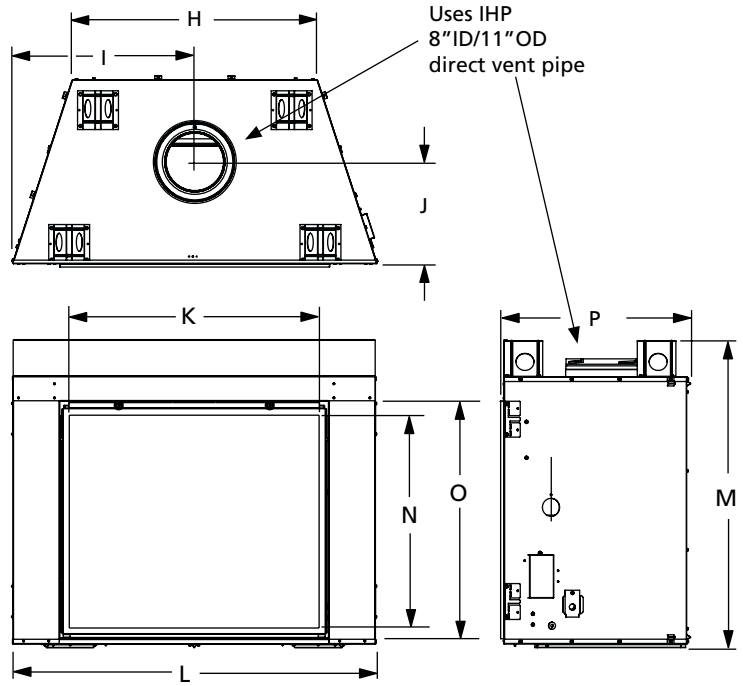

APPLIANCE SPECIFICATIONS

	DRT6340	DRT6345
H	34"	40-1/8"
I	25-5/16"	28-3/8"
J	14-1/8"	14-1/8"
K	34-3/4"	40-59/64"
L	50-5/8"	56-11/16"
M	45"	50"
N	29-9/32"	34-1/2"
O	33-3/32"	38-3/32"
P	26-15/32"	26-15/32"

FIREPLACE EFFICIENCIES — Listed to ANSI Z21.50 as a decorative gas appliance.

MODEL	FUEL	BTU/HR	P4/ENERGUIDE
DRT6340TEN	NG	32,000/50,000	35.8%
DRT6340TEP	LP	32,000/50,000	42.0%
DRT6340TYN	NG	26,500/42,000	47.0%
DRT6345TEN	NG	40,000/57,000	47.2%
DRT6345TEP	LP	43,000/56,000	47.0%
DRT6345TYN	NG	35,000/48,000	47.2%

On the Cover: DRT6340 shown with Buff Rustic ceramic fiber liners and Split Oak log set.

IMPORTANT NOTES:

As with any fireplace, this appliance is extremely hot during operation. Read and understand all operating instructions before using this appliance. For further information, consult your dealer.

Local conditions, such as elevation, wind, vent configuration and choice of fuel will affect overall appearance of the fire and heating performance. Performance can also vary with home design and insulation, climate, condition and type of fuel used, appliance location, burn rate, accessories chosen, chimney installation and how the appliance is operated.

Diagrams, illustrations and photographs are not to scale—consult installation instructions. Product designs, materials, dimensions, specifications, colors and prices are subject to change or discontinuance without notice.