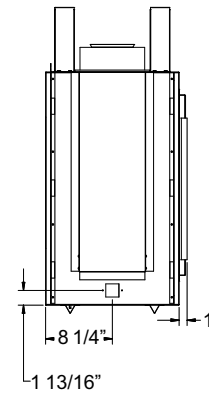

## FLAT WALL FRAMING SPECIFICATIONS

ONE SIDED APPLICATION

SEE-THROUGH APPLICATION

## APPLIANCE SPECIFICATIONS

Uses IHP Secure Vent 4.5 components (4.5" ID/ 7.5" OD)