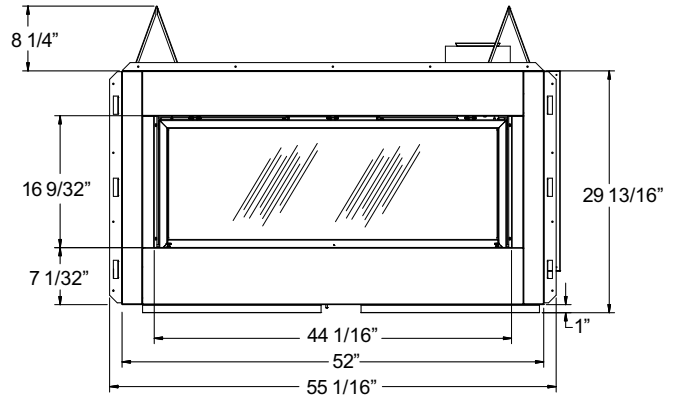

## FLAT WALL FRAMING SPECIFICATIONS

ONE SIDED APPLICATION

SEE-THROUGH APPLICATION

## APPLIANCE SPECIFICATIONS

Uses IHP Secure Vent 4.5 components (4.5" ID/ 7.5" OD)