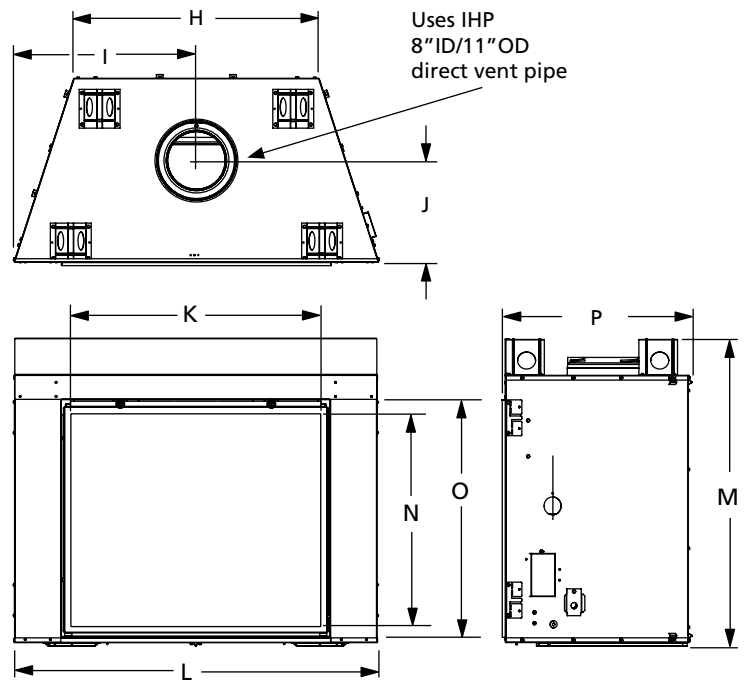

APPLIANCE SPECIFICATIONS

	DRC6340	DRC6345
H	34"	40-1/8"
I	25-5/16"	28-3/8"
J	14-1/8"	14-1/8"
K	34-3/4"	40-59/64"
L	50-5/8"	56-11/16"
M	45"	50"
N	29-9/32"	34-1/2"
O	33-3/32"	38-3/32"
P	26-15/32"	26-15/32"

FIREPLACE EFFICIENCIES — Listed to ANSI Z21.50 as a decorative gas appliance.

MODEL	FUEL	BTU/HR	P4/ENERGUIDE*
DRC6340TEN	NG	32,000/50,000	35.8%
DRC6340TEP	LP	32,000/50,000	42.0%
DRC6340TYN	NG	26,500/42,000	47.0%
DRC6345TEN	NG	40,000/57,000	47.2%
DRC6345TEP	LP	43,000/56,000	47.0%
DRC6345TYN	NG	35,000/48,000	47.2%

*Intermittent ignition systems