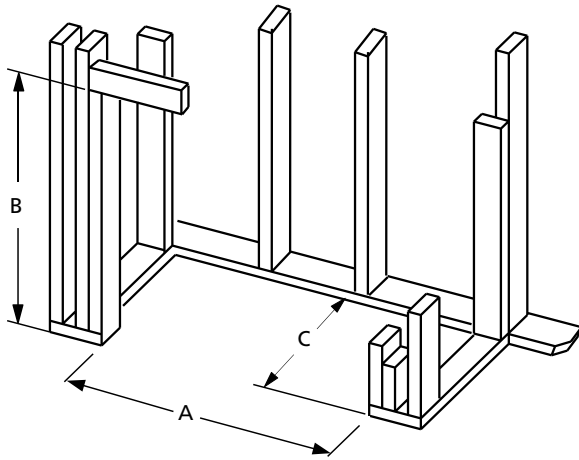

## FLAT WALL FRAMING SPECIFICATIONS

	DRC6340	DRC6345
A	50-3/4"	56-7/8"
B	45"	50"
C	26"	26"