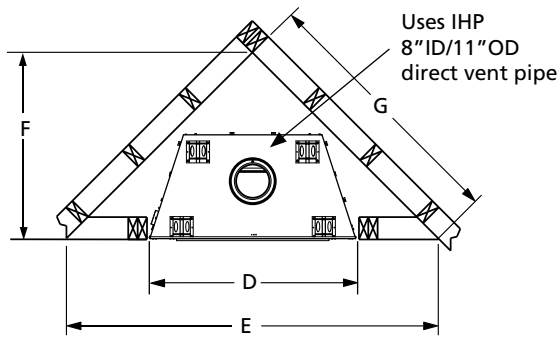

CORNER FRAMING SPECIFICATIONS

	DRC6340	DRC6345
D	50-5/8"	56-3/4"
E	83-5/8"	89-7/8"
F	41-7/8"	44-7/8"
G	59-1/8"	63-1/2"

On the Cover: DRC6340 shown with Black Reflective Porcelain liner and optional Platinum glass media.

IMPORTANT NOTES:

As with any fireplace, this appliance is extremely hot during operation. Read and understand all operating instructions before using this appliance. For further information, consult your dealer.

Local conditions, such as elevation, wind, vent configuration and choice of fuel will affect overall appearance of the fire and heating performance. Performance can also vary with home design and insulation, climate, condition and type of fuel used, appliance location, burn rate, accessories chosen, chimney installation and how the appliance is operated.

Diagrams, illustrations and photographs are not to scale—consult installation instructions. Product designs, materials, dimensions, specifications, colors and prices are subject to change or discontinuance without notice.