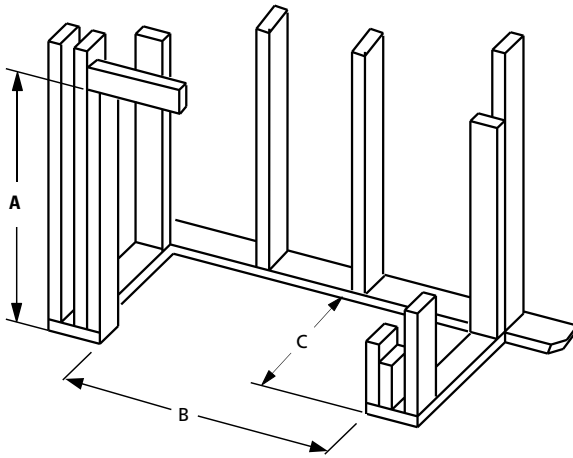

## FLAT WALL FRAMING SPECIFICATIONS

	WRT6036	WRT6042	WRT6050
A	67-1/8"	67-1/8"	67-1/8"
B	45-1/4"	51-1/4"	59"
C	28-1/4"	30-1/8"	30-1/8"