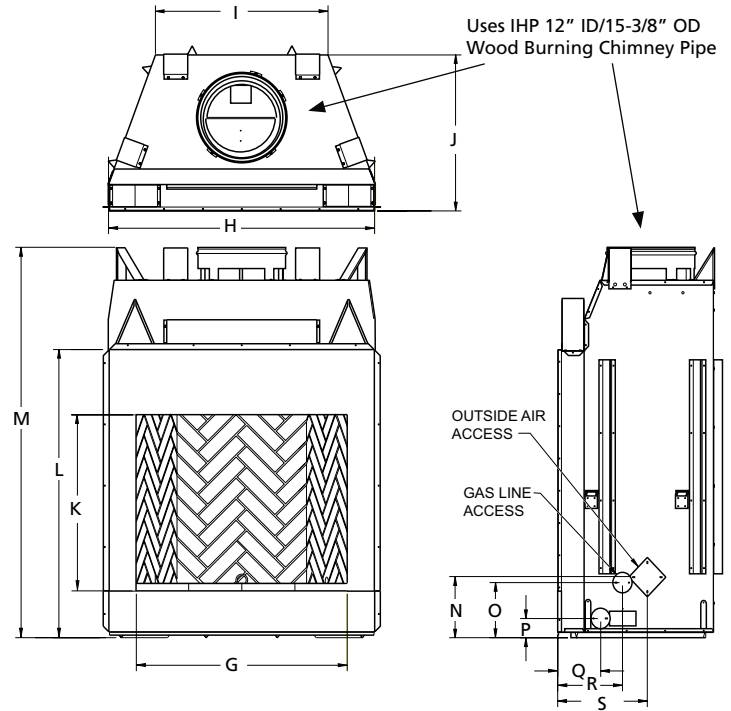

## FLAT WALL FRAMING SPECIFICATIONS

	WRT6036	WRT6042	WRT6050
A	67-1/8"	67-1/8"	67-1/8"
B	45-1/4"	51-1/4"	59"
C	28-1/4"	30-1/8"	30-1/8"

## APPLIANCE SPECIFICATIONS

	WRT6036	WRT6042	WRT6050
G	36"	42"	50"
H	45-1/8"	51-1/8"	59-1/8"
I	29"	30-1/2"	38-1/2"
J	26-5/8"	29"	29"
K	30"	30"	30"
L	49"	49"	49"
M	67"	67"	67"
N	10-1/2"	10-1/2"	10-1/2"
O	9-1/2"	9-1/2"	9-1/2"
P	3-1/2"	3-1/2"	3-1/2"
Q	7-1/4"	8-1/2"	8-1/2"
R	11"	13"	13"
S	15-1/4"	17"	17"