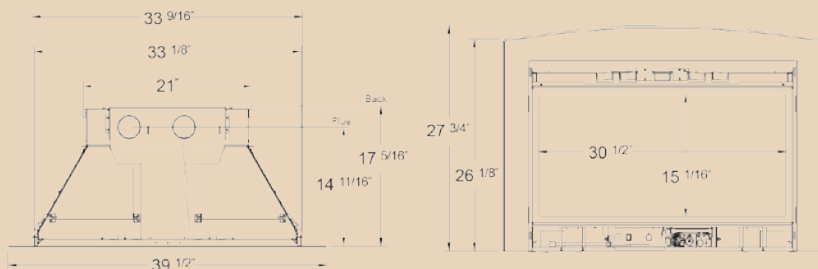

Features

Turn Down Valve	50%
"Enviro EmberGlo" Burner System	✓
1/5" (5mm) Ceramic Glass	✓
High Efficiency Heat Exchanger	✓
Ceramic Fibre Log set	5-piece
Cast Iron Firebox Grate	✓
Convection fan	130 cfm
LP Gas Conversion Kit	✓
Ceramic Brick Liner	4-piece Banker's Brown
Basic On/Off Remote	optional
Programmable Remote	optional

Specifications and Dimensions†

Large Viewing Glass	457.5 in²
BTU/H (KW/H) Input Max.	41,000 (LP-41,000)
BTU/H (KW/H) Input Min.	23,000 (LP-21,000)
Area heated ft²	2100
Weight in lbs.	150
Efficiencies (steady state)	76%
A.F.U.E. (DV)	66.4%
EnerGuide FE Rating (NG/DV)	51.7%

† Dimensions and specifications in this brochure should be used as guides only. Please refer to the owner's ma

Fireplaces are hot and can cause serious burns. When closed, these screen doors may help reduce the severity of an accidental burn. Children should always be supervised when around a hot fireplace.

EnerGuide is a Canadian Government regulated efficiency rating.

The Canadian Government's EnerGuide program awards the Enerchoice logo to the most efficient gas fireplaces and stoves.

Please share and recycle this brochure

Authorized Dealer

Manufactured by Sherwood Industries Ltd., Victoria, BC, Canada
enviro.com • info@enviro.com • Printed in Canada May 2012