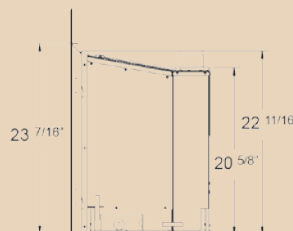

Features

Turn Down Valve	50%
"Enviro EmberGlo" Burner System	✓
1/5" (5mm) Ceramic Glass	✓
High Efficiency Heat Exchanger	✓
Ceramic Fibre Log set	5-piece
Cast Iron Firebox Grate	✓
Convection fan	130 cfm
LP Gas Conversion Kit	✓
Ceramic Brick Liner	4-piece Banker's Brown
Basic On/Off Remote	optional
Programmable Remote	optional

Specifications and Dimensions†

Large Viewing Glass	457.5 in²
BTU/H (KW/H) Input Max.	41,000 (LP-41,000)
BTU/H (KW/H) Input Min.	23,000 (LP-21,000)
Area heated ft²	2100
Weight in lbs.	150
Efficiencies (steady state)	76%
A.F.U.E. (DV)	66.4%
EnerGuide FE Rating (NG/DV)	51.7%

† Dimensions and specifications in this brochure should be used as guides only. Please refer to the owner's ma

Fireplaces are hot and can cause serious burns. When closed, these screen doors may help reduce the severity of an accidental burn. Children should always be supervised when around a hot fireplace.

EnerGuide is a Canadian Government regulated efficiency rating.

The Canadian Government's EnerGuide program awards the Enerchoice logo to the most efficient gas fireplaces and stoves.

Please share and recycle this brochure

Authorized Dealer

Manufactured by Sherwood Industries Ltd., Victoria, BC, Canada
enviro.com • info@enviro.com • Printed in Canada May 2012