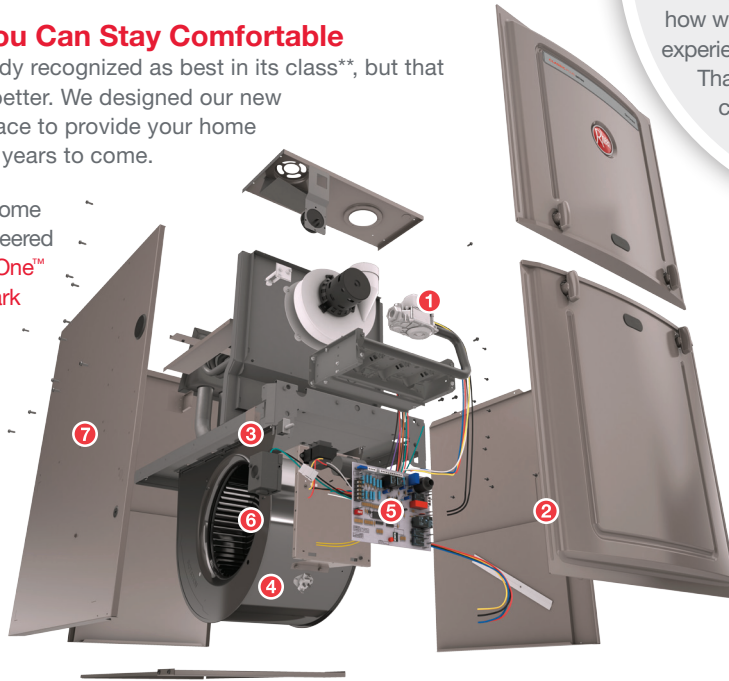

Engineered for High-Performance

Rheem-Exclusive
PlusOne™
Ignition System

Industry-First
PlusOne™
Diagnostics

**We Thought of
Everything... And
Then Some.**

360⁺¹

The Rheem *Classic Plus™* Series Gas Furnace was developed using our 360°+1 design philosophy, which means every detail of the product is meticulously evaluated from every angle. We consider the work that goes into installing and servicing our products, as well as how we can deliver the very best homeowner experience. And then we take it a step further. That's 360°+1. And that's why you can count on your Rheem gas furnace to bring you and your family years of comfort.

We Did the Work So You Can Stay Comfortable

Our gas furnace line was already recognized as best in its class**, but that didn't stop us from making it better. We designed our new *Classic Plus™* Series Gas Furnace to provide your home with reliable, quiet comfort for years to come.

Reliability is essential to your home comfort. That's why we've engineered our gas furnace with the **1 PlusOne™ Ignition System**. Our **Direct Spark Ignition** is a Rheem-exclusive feature that's nine times more reliable than most hot surface igniters. It's also the same proven design used in commercial HVAC equipment and gas home appliances. Our patented heat exchanger is quick and easy to clean – when needed – by your local Rheem Dealer. And a clean furnace is a long-running furnace.

Quiet operation is the result of a **2 tighter door seal** that helps eliminate whistling. We've also added **3 rubber grommets** on the motor mounts and a **4 twist-lock wire harness in the blower shelf**. The result is an impressively quiet furnace.

Fast and accurate diagnostics are a big benefit to both you and your dealer. The Rheem *Classic Plus™* Series Gas Furnace features **5 PlusOne™ Diagnostics**, our industry-first 7-segment alphanumeric LED display that simplifies troubleshooting. Just in case there's a need, service calls are faster, which ultimately saves you money.

Increase your energy savings with a new gas furnace from Rheem. Our R801T delivers 80% AFUE, which means 80% of the fuel in your furnace is converted to heat. The **6 constant torque ECM motor** maintains efficiency across a range of operating speeds, using less electrical energy than a standard PSC motor.

Hassle-free installation saves you and your dealer time and trouble. The **7 34" cabinet** fits nicely in tight spaces allowing for both new construction and retrofit installations.

Benefits At-A-Glance

PlusOne™ Features:

PlusOne™ Ignition System – Direct Spark Ignition
PlusOne™ Diagnostics – 7-segment LED display

Motor:

Single-stage constant torque ECM

Warranties***:

Conditional parts – 10-year
Heat exchanger – 20-year

Efficiency*:

80% AFUE

Reliability:

PlusOne™ Ignition System for nine times more reliability

Sound Level:

Tighter door seals, rubber grommets and a twist-lock wire harness in the blower shelf ensure quiet operation

Rheem Heating, Cooling
& Water Heating

Founded in 1925, our mission is still simple: help your family enjoy a new degree of comfort with solutions that keep you cool in the summer, warm in the winter and enjoying hot water year-round. To learn more about our products, including our line of Integrated Home Comfort Solutions, visit us online at Rheem.com.

Rheem USA

5600 Old Greenwood Road
Fort Smith, Arkansas 72903

In keeping with its policy of continuous progress & product improvement, Rheem reserves the right to make changes without notice.

YOUR LOCAL RHEEM DEALER

*Annual Fuel Utilization Efficiency (AFUE) measures the amount of heat delivered to a home compared to the amount of fuel that is supplied to the unit. Higher AFUE ratings reflect higher efficiency.

**80% Gas Furnace and AC Focus Group Analysis/February 10, 2011

***Registration within 60 days of installation, original homeowner and residential application only. See Warranty Card for full details.