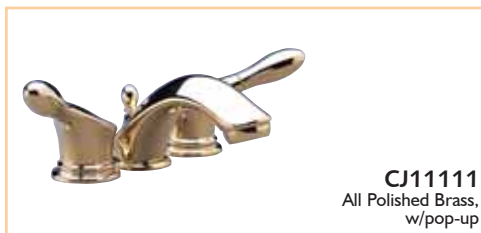

TWO HANDLE LONG #53572

Fits: all widespread, mini-widespread, roman tub and three handle tub/shower fixtures

- Washerless cartridge incorporating two polished ceramic discs that are very durable
- Cartridge body is constructed of fiberglass filled Noryl which is indestructible and corrosion free
- Precise water flow is achieved with only quarter-turn from full on to full off

#53571

Centennial Collection

Two Handle Mini-Widespread Lavatory Faucet

- 3 hole installation
- 4" centers
- Triple chrome plated for a durable finish
- PVD finish on Polished Brass
- Solid brass, one piece underbody
- Solid brass spout and pop-up
- Two spout tie down bolts for secure installation
- Uses ceramic disc cartridge #53572

Colonial Lever

CJL33333
All Chrome Colonial Lever,
w/pop-up

CJ11111
All Polished Brass,
w/pop-up

CJ33332
Chrome, w/white inserts,
w/pop-up

100 YEAR CARTRIDGE WARRANTY

The heart of the Wolverine Brass Centennial lavatory faucet is our patented 1/4 turn, washerless ceramic disc cartridge.