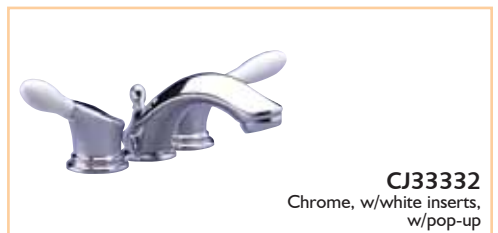

CJ33111
Chrome, w/polished brass
accents, w/pop-up

CJ11111
All Polished Brass,
w/pop-up

CJ33332
Chrome, w/white inserts,
w/pop-up

100 YEAR CARTRIDGE WARRANTY

The heart of the Wolverine Brass Centennial lavatory faucet is our patented 1/4 turn, washerless ceramic disc cartridge.

- Washerless cartridge incorporating two polished ceramic discs that are very durable
- Cartridge body is constructed of fiberglass filled Noryl which is indestructible and corrosion free
- Precise water flow is achieved with only quarter-turn from full on to full off