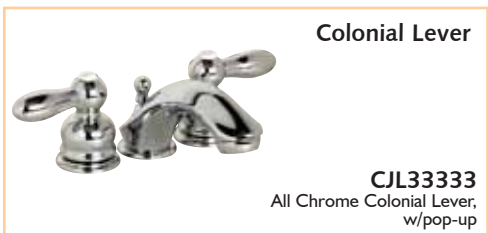

#53571

Centennial Collection

Two Handle Mini-Widespread Lavatory Faucet

- 3 hole installation
- 4" centers
- Triple chrome plated for a durable finish
- PVD finish on Polished Brass
- Solid brass, one piece underbody
- Solid brass spout and pop-up
- Two spout tie down bolts for secure installation
- Uses ceramic disc cartridge #53572

Colonial Lever

CJL33333
All Chrome Colonial Lever,
w/pop-up

CJ11111
All Polished Brass,
w/pop-up

CJ33332
Chrome, w/white inserts,
w/pop-up

100 YEAR CARTRIDGE WARRANTY

The heart of the Wolverine Brass Centennial lavatory faucet is our patented 1/4 turn, washerless ceramic disc cartridge.