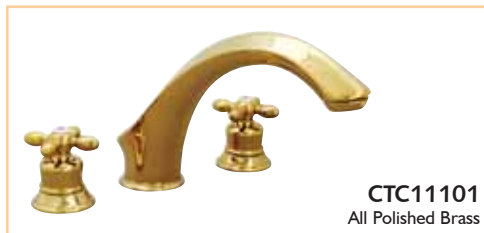

Centennial Collection

Roman Tub Fillers w/Hi-Rise Spout

- 6"-16" centers
- Triple chrome plated for a durable finish
- PVD finish on Polished Brass
- Solid brass faucet underbody, coupling nuts and lock nuts
- Dependable ceramic disc cartridge for a lifetime of drip free performance
- Solid brass spout, flanges and handle inserts, 6-1/4" high and 9" long spout
- Uses ceramic disc cartridge #53572

2.2 gpm energy saving aerator

NSF-61 Compliant

Made In USA

CTC33101 - Chrome, w/ Polished Brass inserts