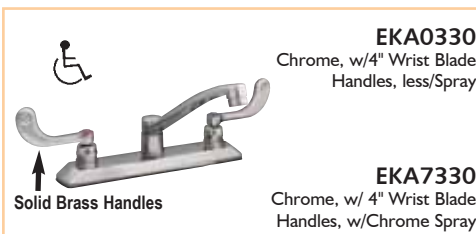

100 YEAR CARTRIDGE WARRANTY

The heart of the Wolverine Brass Encore kitchen faucet is our patented 1/4 turn, washerless ceramic disc cartridge.

- Washerless cartridge incorporating two polished ceramic discs that are very durable
- Cartridge body is constructed of fiberglass filled Noryl which is indestructible and corrosion free
- Precise water flow is achieved with only quarter-turn from full on to full off