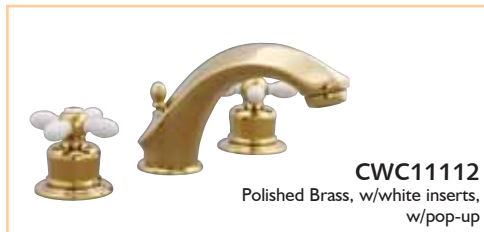

Centennial Collection

Two Handle Widespread Lavatory Faucets w/Cross Handles

- 3 hole installation
- 6"-16" centers
- Triple chrome plated for a durable finish
- PVD finish on Polished Brass
- Solid brass faucet underbody coupling nuts and lock nuts
- Solid brass spout, pop-up, flanges and handle inserts
- Brass tee connection w/ reinforced flexible waterway hoses with brass connections
- Uses ceramic disc cartridge #53572

2.2 gpm energy saving aerator

NSF-61 Compliant

Made In USA

CWC33111 - Chrome/Polished Brass