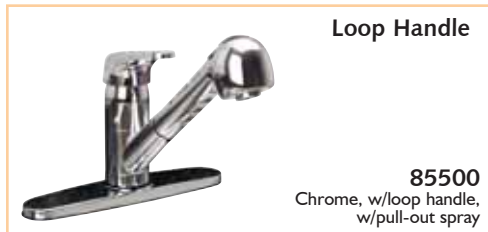

Endurance Kitchen

Quick Mount Single Handle Kitchen Faucet with Pull-Out Spray

- NEW E-Z Quick Mount Lock Nut for Fast and Easy Installation
- 3-hole, 8" centers or single hole installation
- Solid loop handle design
- Removable escutcheon supplied
- Solid brass faucet body & sleeve
- Two tie down studs supplied with escutcheon for a secure installation
- 3/8" x 11" copper supply tubes with 1/2" male iron pipe brass inlet connections
- Uses ceramic disc cartridge #85107 with Temperature Limit Stop
- Wand switches from aerated stream to wide spray at the push of a button

2.0 gpm energy saving aerator

NSF-61 Compliant

IAPMO, ASME A112.18.1M

85503 - Brushed Nickel/Stainless Finish, w/loop handle, w/pull-out spray