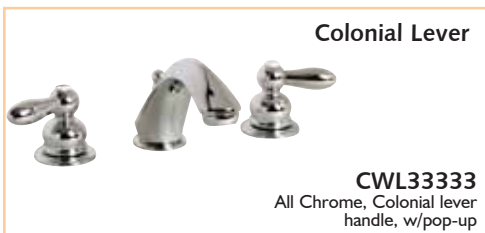

#53572

Centennial Collection

Two Handle Widespread Lavatory Faucets

- 3 hole installation
- 6"-16" centers
- Triple chrome plated for a durable finish
- PVD finish on Polished Brass
- Solid brass faucet underbody coupling nuts and lock nuts
- Solid brass spout, pop-up, flanges and handle inserts
- Brass tee connection w/ reinforced flexible waterway hoses with brass connections
- Uses ceramic disc cartridge #53572

Colonial Lever
CWL33333
All Chrome, Colonial lever
handle, w/pop-up

CW11111
Polished Brass, w/polished brass
inserts, w/pop-up

CW33332
Chrome, w/white inserts,
w/pop-up

100 YEAR CARTRIDGE WARRANTY

The heart of the Wolverine Brass Centennial lavatory faucet is our patented 1/4 turn, washerless ceramic disc cartridge.