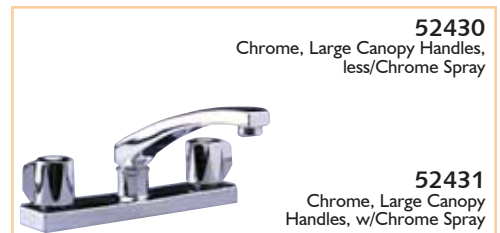

 2.2 gpm energy saving aerator

 NSF-61 Compliant

 Made In USA

52434 - Chrome, Large Canopy Handles, less/Chrome Spray

52435 - Chrome, Large Canopy Handles, w/Chrome Spray

100 YEAR CARTRIDGE WARRANTY

The heart of the Wolverine Brass Finale kitchen faucet is our patented 1/4 turn, washerless ceramic disc cartridge.

- Washerless cartridge incorporating two polished ceramic discs that are very durable
- Cartridge body is constructed of fiberglass filled Noryl which is indestructible and corrosion free
- Precise water flow is achieved with only quarter-turn from full on to full off