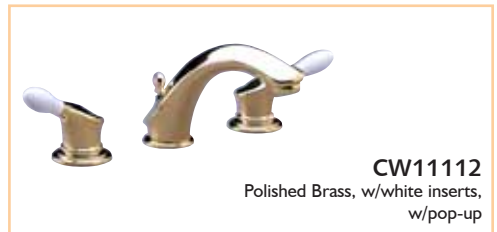

Centennial Collection

Two Handle Widespread Lavatory Faucets

- 3 hole installation
- 6"-16" centers
- Triple chrome plated for a durable finish
- PVD finish on Polished Brass
- Solid brass faucet underbody coupling nuts and lock nuts
- Solid brass spout, pop-up, flanges and handle inserts
- Brass tee connection w/ reinforced flexible waterway hoses with brass connections
- Uses ceramic disc cartridge #53572

2.2 gpm energy saving aerator

ADA Compliant

NSF-61 Compliant

Made In USA

100 YEAR CARTRIDGE WARRANTY

The heart of the Wolverine Brass Centennial lavatory faucet is our patented 1/4 turn, washerless ceramic disc cartridge.

- Washerless cartridge incorporating two polished ceramic discs that are very durable
- Cartridge body is constructed of fiberglass filled Noryl which is indestructible and corrosion free
- Precise water flow is achieved with only quarter-turn from full on to full off