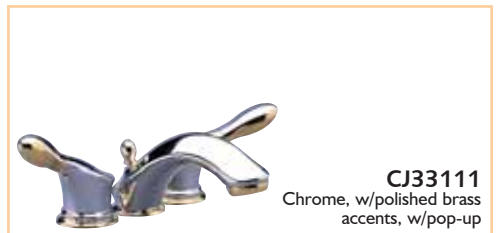

CJ11112
Polished Brass,
w/white inserts, w/pop-up