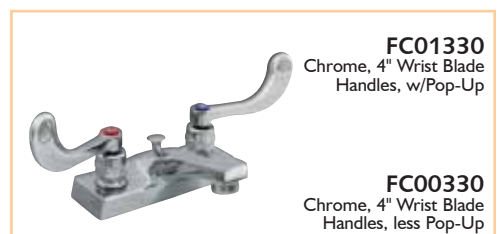

FC00302
Chrome, Large Canopy
Handles, less Pop-Up

FC01320
Chrome, Clear Acrylic
Handles, w/Chrome Spray

FC00320
Chrome, Clear Acrylic
Handles, less Pop-Up

FC01321
Chrome, Canopy Blade
Handles, w/Pop-Up

FC01330
Chrome, 4" Wrist Blade
Handles, w/Pop-Up