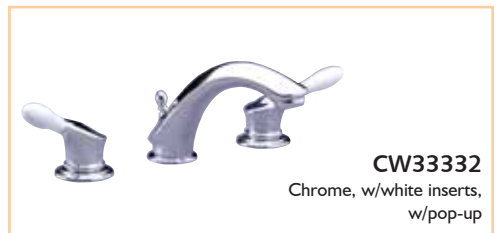

#53572

Centennial Collection

Two Handle Widespread Lavatory Faucets

- 3 hole installation
- 6"-16" centers
- Triple chrome plated for a durable finish
- PVD finish on Polished Brass
- Solid brass faucet underbody coupling nuts and lock nuts
- Solid brass spout, pop-up, flanges and handle inserts
- Brass tee connection w/ reinforced flexible waterway hoses with brass connections
- Uses ceramic disc cartridge #53572

Colonial Lever
CWL33333
All Chrome, Colonial lever
handle, w/pop-up

CW11111
Polished Brass, w/polished brass
inserts, w/pop-up

CW33332
Chrome, w/white inserts,
w/pop-up

100 YEAR CARTRIDGE WARRANTY

The heart of the Wolverine Brass Centennial lavatory faucet is our patented 1/4 turn, washerless ceramic disc cartridge.