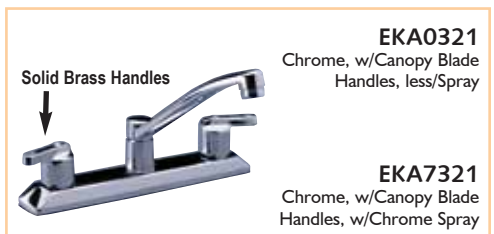

100 YEAR CARTRIDGE WARRANTY

The heart of the Wolverine Brass Encore kitchen faucet is our patented 1/4 turn, washerless ceramic disc cartridge.

- Washerless cartridge incorporating two polished ceramic discs that are very durable
- Cartridge body is constructed of fiberglass filled Noryl which is indestructible and corrosion free
- Precise water flow is achieved with only quarter-turn from full on to full off