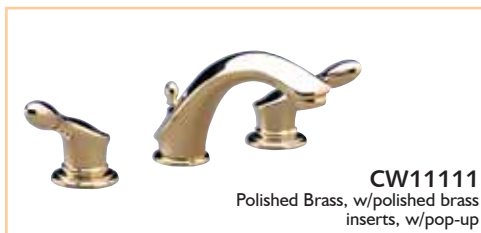

TWO HANDLE LONG #53572

Fits: all widespread, mini-widespread, roman tub and three handle tub/shower fixtures

- Washerless cartridge incorporating two polished ceramic discs that are very durable
- Cartridge body is constructed of fiberglass filled Noryl which is indestructible and corrosion free
- Precise water flow is achieved with only quarter-turn from full on to full off

#53572

Centennial Collection

Two Handle Widespread Lavatory Faucets

- 3 hole installation
- 6"-16" centers
- Triple chrome plated for a durable finish
- PVD finish on Polished Brass
- Solid brass faucet underbody coupling nuts and lock nuts
- Solid brass spout, pop-up, flanges and handle inserts
- Brass tee connection w/ reinforced flexible waterway hoses with brass connections
- Uses ceramic disc cartridge #53572

Colonial Lever
CWL33333
All Chrome, Colonial lever
handle, w/pop-up

CW11111
Polished Brass, w/polished brass
inserts, w/pop-up

CW33332
Chrome, w/white inserts,
w/pop-up

100 YEAR CARTRIDGE WARRANTY

The heart of the Wolverine Brass Centennial lavatory faucet is our patented 1/4 turn, washerless ceramic disc cartridge.