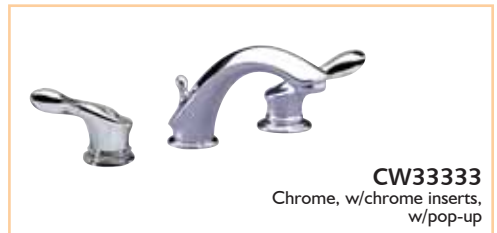

CW11112
Polished Brass, w/white inserts,
w/pop-up