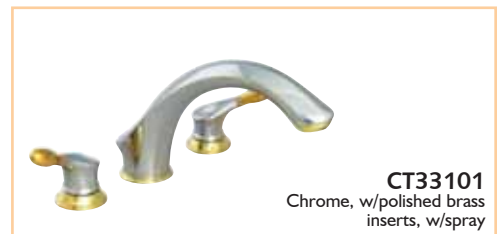

#53572

Centennial Collection

Roman Tub Fillers w/Hi-Rise Spout

- 6"-16" centers
- Triple chrome plated for a durable finish
- PVD finish on Polished Brass
- Solid brass faucet underbody, coupling nuts and lock nuts
- Dependable ceramic disc cartridge for a lifetime of drip free performance
- Solid brass spout, flanges and handle inserts, 6-1/4" high and 9" long spout
- Uses ceramic disc cartridge #53572

CTL33303
All Chrome, Colonial lever handle

CT33302
Chrome, w/white inserts

CT33101
Chrome, w/polished brass inserts, w/spray

100 YEAR CARTRIDGE WARRANTY

The heart of the Wolverine Brass Centennial roman tub faucet is our patented 1/4 turn, washerless ceramic disc cartridge.