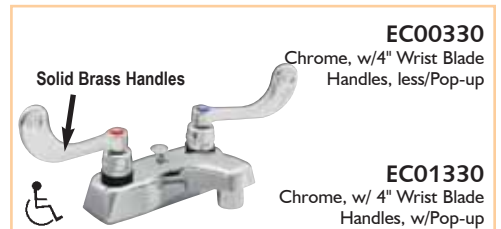

EC00321
Chrome, w/Canopy Blade
Handles, less/Pop-up

EC01321
Chrome, w/Canopy Blade
Handles, w/Pop-up

EC00330
Chrome, w/4" Wrist Blade
Handles, less/Pop-up

EC01330
Chrome, w/ 4" Wrist Blade
Handles, w/Pop-up

100 YEAR CARTRIDGE WARRANTY

The heart of the Wolverine Brass Encore lavatory faucet is our patented 1/4 turn, washerless ceramic disc cartridge.

- Washerless cartridge incorporating two polished ceramic discs that are very durable
- Cartridge body is constructed of fiberglass filled Noryl which is indestructible and corrosion free
- Precise water flow is achieved with only quarter-turn from full on to full off