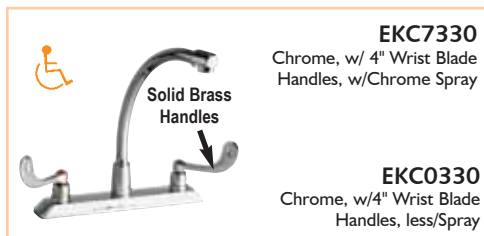

 2.2 gpm energy saving aerator

 NSF-61 Compliant

 Made In USA

EKC7311 - All Chrome, Lever Handles w/Chrome Inserts, w/Chrome Spray

EKC0311
All Chrome, Lever Handles
w/Chrome Inserts, less/Spray

EKC7313
Chrome, Lever Handles, w/
Antique White Inserts,
w/Chrome Spray