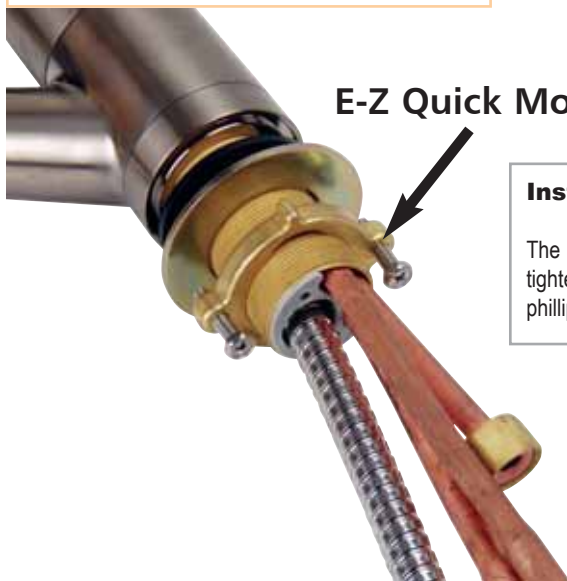

Quick Mount Single Handle Kitchen Faucet with Pull-Out Spray

- NEW E-Z Quick Mount Lock Nut for Fast and Easy Installation
- 3-hole, 8" centers or single hole installation
- Solid loop handle design
- Removable escutcheon supplied
- Solid brass faucet body & sleeve
- Two tie down studs supplied with escutcheon for a secure installation
- 3/8" x 11" copper supply tubes with 1/2" male iron pipe brass inlet connections
- Uses ceramic disc cartridge #85107 with Temperature Limit Stop
- Wand switches from aerated stream to wide spray at the push of a button

 2.0 gpm energy saving aerator

 NSF-61 Compliant

 IAPMO, ASME A112.18.1M

85503 - Brushed Nickel/Stainless Finish, w/loop handle, w/pull-out spray

E-Z Quick Mount Lock Nut

Installation Made Easy!

The **NEW** E-Z Quick Mount Lock Nut allows you to hand tighten the faucet and then properly secure it using a phillips head screw driver or a 5/16" socket or wrench.