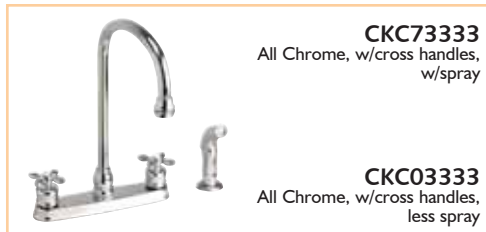

CKC71112
Polished Brass/White,
w/cross handles, w/spray