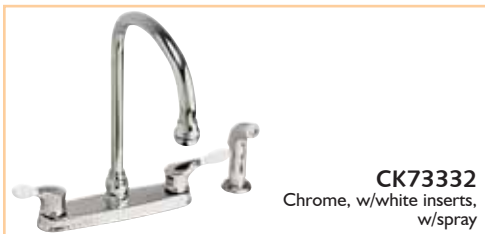

CK73332
Chrome, w/white inserts, w/spray