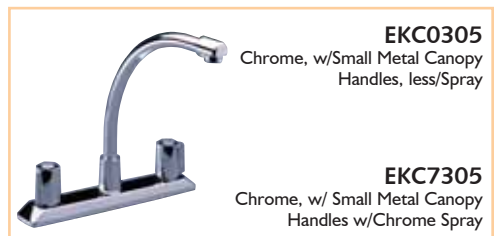

EKC7320
Chrome, w/ Clear Acrylic
Handles, w/Chrome Spray

EKC0305
Chrome, w/Small Metal Canopy
Handles, less/Spray

EKC7305
Chrome, w/ Small Metal Canopy
Handles w/Chrome Spray

100 YEAR CARTRIDGE WARRANTY

The heart of the Wolverine Brass Encore kitchen faucet is our patented 1/4 turn, washerless ceramic disc cartridge.

- Washerless cartridge incorporating two polished ceramic discs that are very durable
- Cartridge body is constructed of fiberglass filled Noryl which is indestructible and corrosion free
- Precise water flow is achieved with only quarter-turn from full on to full off