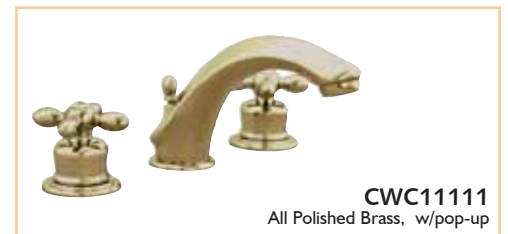

100 YEAR CARTRIDGE WARRANTY

The heart of the Wolverine Brass Centennial lavatory faucet is our patented 1/4 turn, washerless ceramic disc cartridge.

- Washerless cartridge incorporating two polished ceramic discs that are very durable
- Cartridge body is constructed of fiberglass filled Noryl which is indestructible and corrosion free
- Precise water flow is achieved with only quarter-turn from full on to full off