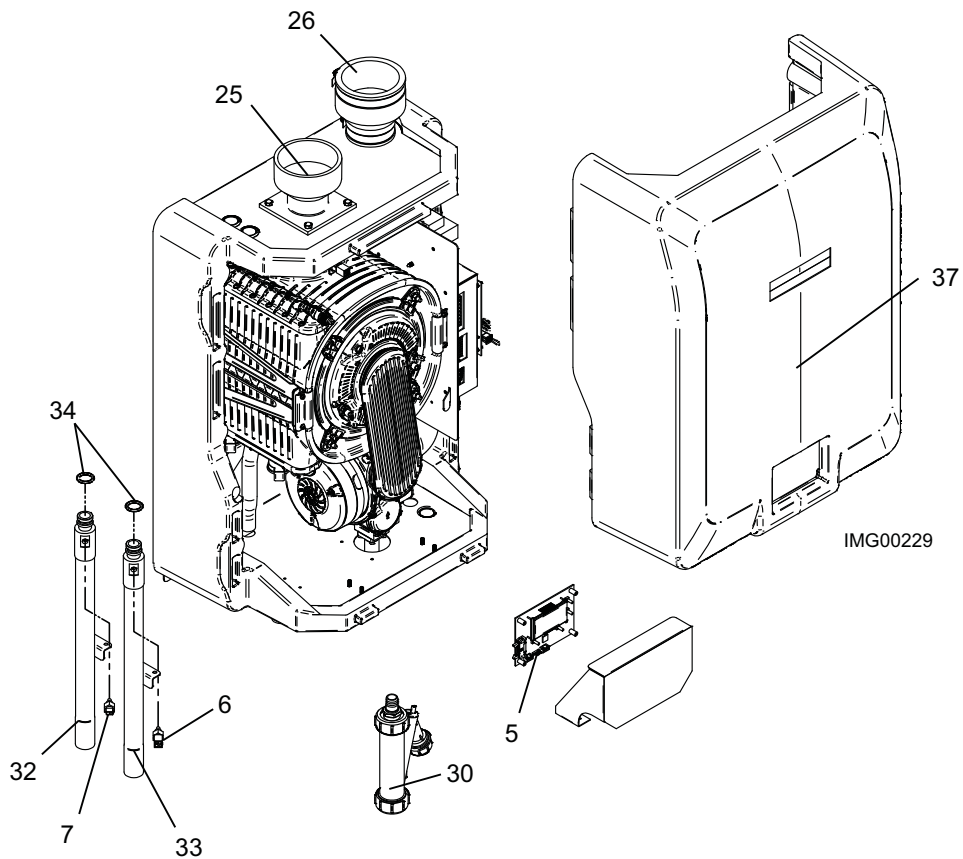

CONTROL PANEL

GAS TRAIN

HEAT EXCHANGER

CC(N,L) 120

ITEM NO.	PART NO.	DESCRIPTION	MODEL
HEAT EXCHANGER ASSEMBLIES			
1	HEX30054	HEAT EXCHANGER ASSEMBLY	CD 040
1	HEX30055	HEAT EXCHANGER ASSEMBLY	CD 070
1	HEX30056	HEAT EXCHANGER ASSEMBLY	CD 100
1	HEX30057	HEAT EXCHANGER ASSEMBLY	CD/CC 120
2	HEX20063	HEAT EXCHANGER, BRAZED PLATE	CC 120
CONTROLS			
3	RLY30094	CONNECTION BOARD	ALL
4	RLY20107	CONTROL BAORD, MAIN	CD 040
4	RLY20092	CONTROL BOARD, MAIN	CD/CC 070-120
5	RLY20093	CONTROL BOARD, USER INTERFACE	ALL
-	LBL20255	LABEL, CONTROL OVERLAY	ALL
6	TST20022	SENSOR, OUTLET	ALL
7	TST20023	SENSOR, INLET	ALL
8	TST20031	SENSOR, FLUE	ALL
9	TST20032	SENSOR, DHW	CC 120
-	TST2311	SENSOR, OUTDOOR AIR	ALL
10	TRF20000	TRANSFORMER - 24V, 40VA	ALL
GAS TRAIN			
11	FAN30007	FAN ASSEMBLY W/ VENTURI AND GASKET	CD 040 - 070
11	FAN30008	FAN ASSEMBLY W/ VENTURI AND GASKET	CD/CC 100 - 120
12	GKT2456	GASKET, BLOWER	CD 040 & 100
12	GKT2436	GASKET, BLOWER	CD/CC 070 & 120
-	MSC20274	COUPLING, VENTURI TO VALVE - RUBBER	ALL
13	VAL30058	GAS VALVE ASSEMBLY W/ GASKET	CD 040
13	VAL30067	GAS VALVE ASSEMBLY W/ GASKET	CD 070
13	VAL30068	GAS VALVE ASSEMBLY W/ GASKET	CD 100
13	VAL30069	GAS VALVE ASSEMBLY W/ GASKET	CD/CC 120
-	MSC20273	SWITCH, GAS VALVE	ALL
14	GKT20081	GASKET, GAS VALVE O-RING	ALL
15	BKP20065	PIPE, GAS - 1/2"	CD 040 - 120
15	BKP20066	PIPE, GAS - 1/2"	CC 120
16	MSC30025	KIT, AIR INLET	CD 040
16	MSC30026	KIT, AIR INLET	CD 070
16	MSC30027	KIT, AIR INLET	CD 100
16	MSC30028	KIT, AIR INLET	CD/CC 120
PILOT AND BURNER ASSEMBLIES			
17	WTR30015	HEAT EXCHANGER ACCESS DOOR KIT W/ BURNER	CD 040
17	WTR30016	HEAT EXCHANGER ACCESS DOOR KIT W/ BURNER	CD 070
17	WTR30017	HEAT EXCHANGER ACCESS DOOR KIT W/ BURNER	CD 100
17	WTR30018	HEAT EXCHANGER ACCESS DOOR KIT W/ BURNER	CD/CC 120
18	FIB20131	INSULATION, BURNER DOOR	ALL
19	GKT20085	GASKET, BURNER DOOR - RUBBER	ALL
20	PLT30006	IGNITOR W/ GASKET	ALL
21	GKT20087	GASKET, IGNITOR	ALL
22	PLT30007	FLAME SENSOR W/ GASKET	ALL
23	GKT20086	GASKET, FLAME SENSOR	ALL
MISCELLANEOUS			
24	WTR20031	FLOW SWITCH W/ BRASS TEE	CC 120
25	PVC2047	FLUE CONNECTION - 2"	CD 040 - 100
25	PVC2048	FLUE CONNECTION - 3"	CD/CC 120
26	CPG2062	COUPLING, AIR INLET W/ CLIPS - 2"	CD 040 - 100
26	CPG2059	COUPLING, AIR INLET W/ CLIPS - 2" TO 3"	CD/CC 120
27	CPG20022	COUPLING, VENTURI	ALL
28	MSC20242	ADAPTER, HEX FLUE - 2"	ALL
29	PVC20060	PIPE, AIR INLET	CD 040
29	PVC20061	PIPE, AIR INLET	CD 070
29	PVC20062	PIPE, AIR INLET	CD 100
29	PVC20063	PIPE, AIR INLET	CD/CC 120