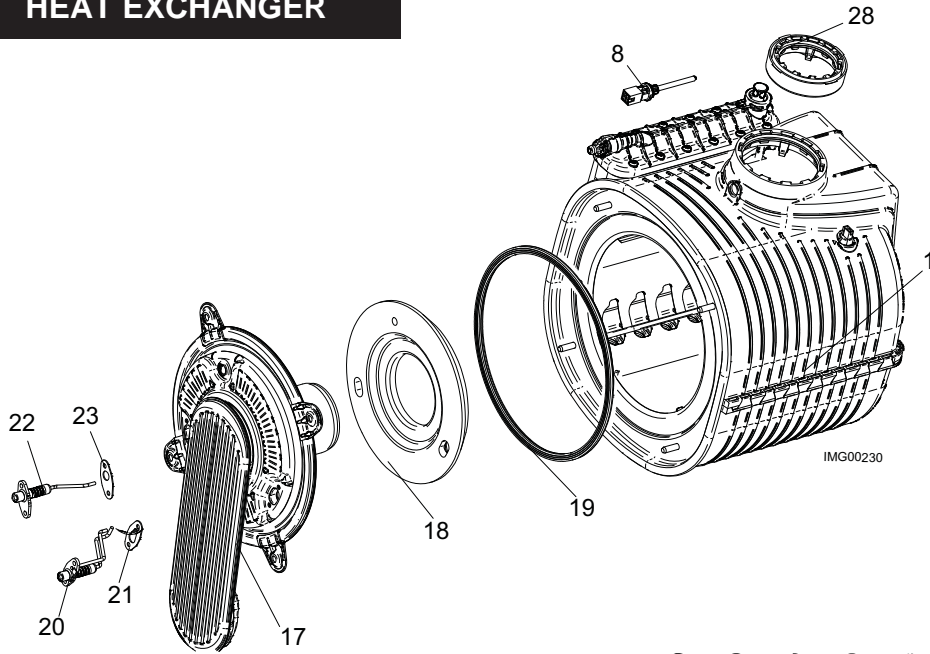

CONTROL PANEL

GAS TRAIN

HEAT EXCHANGER

CC(N,L) 120

ITEM NO.	PART NO.	DESCRIPTION	MODEL
HEAT EXCHANGER ASSEMBLIES			
1	HEX30054	HEAT EXCHANGER ASSEMBLY	CD 040
1	HEX30055	HEAT EXCHANGER ASSEMBLY	CD 070
1	HEX30056	HEAT EXCHANGER ASSEMBLY	CD 100
1	HEX30057	HEAT EXCHANGER ASSEMBLY	CD/CC 120
2	HEX20063	HEAT EXCHANGER, BRAZED PLATE	CC 120
CONTROLS			
3	RLY30094	CONNECTION BOARD	ALL
4	RLY20107	CONTROL BAORD, MAIN	CD 040
4	RLY20092	CONTROL BOARD, MAIN	CD/CC 070-120
5	RLY20093	CONTROL BOARD, USER INTERFACE	ALL
-	LBL20255	LABEL, CONTROL OVERLAY	ALL
6	TST20022	SENSOR, OUTLET	ALL
7	TST20023	SENSOR, INLET	ALL
8	TST20031	SENSOR, FLUE	ALL
9	TST20032	SENSOR, DHW	CC 120
-	TST2311	SENSOR, OUTDOOR AIR	ALL
10	TRF20000	TRANSFORMER - 24V, 40VA	ALL
GAS TRAIN			
11	FAN30007	FAN ASSEMBLY W/ VENTURI AND GASKET	CD 040 - 070
11	FAN30008	FAN ASSEMBLY W/ VENTURI AND GASKET	CD/CC 100 - 120
12	GKT2456	GASKET, BLOWER	CD 040 & 100
12	GKT2436	GASKET, BLOWER	CD/CC 070 & 120
-	MSC20274	COUPLING, VENTURI TO VALVE - RUBBER	ALL
13	VAL30058	GAS VALVE ASSEMBLY W/ GASKET	CD 040
13	VAL30067	GAS VALVE ASSEMBLY W/ GASKET	CD 070
13	VAL30068	GAS VALVE ASSEMBLY W/ GASKET	CD 100
13	VAL30069	GAS VALVE ASSEMBLY W/ GASKET	CD/CC 120
-	MSC20273	SWITCH, GAS VALVE	ALL
14	GKT20081	GASKET, GAS VALVE O-RING	ALL
15	BKP20065	PIPE, GAS - 1/2"	CD 040 - 120
15	BKP20066	PIPE, GAS - 1/2"	CC 120
16	MSC30025	KIT, AIR INLET	CD 040
16	MSC30026	KIT, AIR INLET	CD 070
16	MSC30027	KIT, AIR INLET	CD 100
16	MSC30028	KIT, AIR INLET	CD/CC 120
PILOT AND BURNER ASSEMBLIES			
17	WTR30015	HEAT EXCHANGER ACCESS DOOR KIT W/ BURNER	CD 040
17	WTR30016	HEAT EXCHANGER ACCESS DOOR KIT W/ BURNER	CD 070
17	WTR30017	HEAT EXCHANGER ACCESS DOOR KIT W/ BURNER	CD 100
17	WTR30018	HEAT EXCHANGER ACCESS DOOR KIT W/ BURNER	CD/CC 120
18	FIB20131	INSULATION, BURNER DOOR	ALL
19	GKT20085	GASKET, BURNER DOOR - RUBBER	ALL
20	PLT30006	IGNITOR W/ GASKET	ALL
21	GKT20087	GASKET, IGNITOR	ALL
22	PLT30007	FLAME SENSOR W/ GASKET	ALL
23	GKT20086	GASKET, FLAME SENSOR	ALL
MISCELLANEOUS			
24	WTR20031	FLOW SWITCH W/ BRASS TEE	CC 120
25	PVC2047	FLUE CONNECTION - 2"	CD 040 - 100
25	PVC2048	FLUE CONNECTION - 3"	CD/CC 120
26	CPG2062	COUPLING, AIR INLET W/ CLIPS - 2"	CD 040 - 100
26	CPG2059	COUPLING, AIR INLET W/ CLIPS - 2" TO 3"	CD/CC 120
27	CPG20022	COUPLING, VENTURI	ALL
28	MSC20242	ADAPTER, HEX FLUE - 2"	ALL
29	PVC20060	PIPE, AIR INLET	CD 040
29	PVC20061	PIPE, AIR INLET	CD 070
29	PVC20062	PIPE, AIR INLET	CD 100
29	PVC20063	PIPE, AIR INLET	CD/CC 120