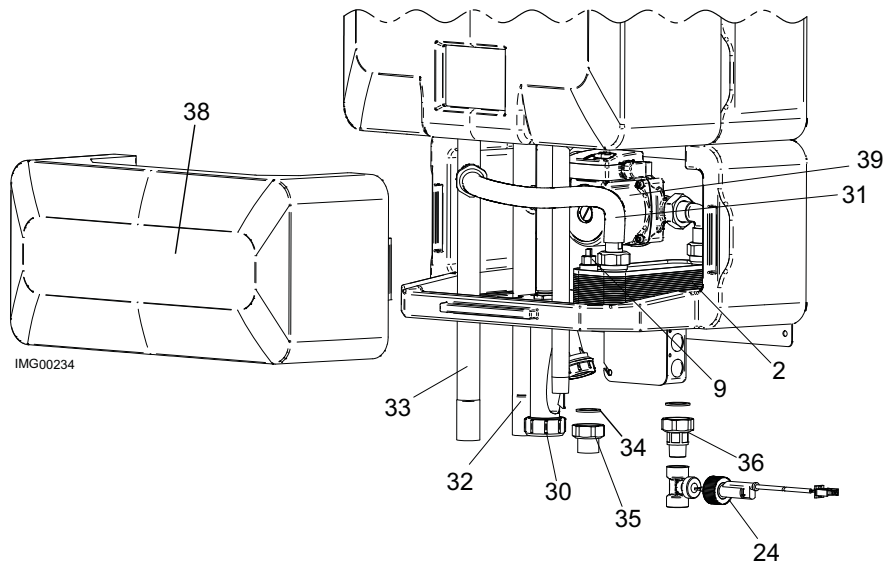

CONTROL PANEL

GAS TRAIN

HEAT EXCHANGER

CC(N,L) 120

ITEM NO.	PART NO.	DESCRIPTION	MODEL
HEAT EXCHANGER ASSEMBLIES			
1	HEX30054	HEAT EXCHANGER ASSEMBLY	CD 040
1	HEX30055	HEAT EXCHANGER ASSEMBLY	CD 070
1	HEX30056	HEAT EXCHANGER ASSEMBLY	CD 100
1	HEX30057	HEAT EXCHANGER ASSEMBLY	CD/CC 120
2	HEX20063	HEAT EXCHANGER, BRAZED PLATE	CC 120
CONTROLS			
3	RLY30094	CONNECTION BOARD	ALL
4	RLY20107	CONTROL BAORD, MAIN	CD 040
4	RLY20092	CONTROL BOARD, MAIN	CD/CC 070-120
5	RLY20093	CONTROL BOARD, USER INTERFACE	ALL
-	LBL20255	LABEL, CONTROL OVERLAY	ALL
6	TST20022	SENSOR, OUTLET	ALL
7	TST20023	SENSOR, INLET	ALL
8	TST20031	SENSOR, FLUE	ALL
9	TST20032	SENSOR, DHW	CC 120
-	TST2311	SENSOR, OUTDOOR AIR	ALL
10	TRF20000	TRANSFORMER - 24V, 40VA	ALL
GAS TRAIN			
11	FAN30007	FAN ASSEMBLY W/ VENTURI AND GASKET	CD 040 - 070
11	FAN30008	FAN ASSEMBLY W/ VENTURI AND GASKET	CD/CC 100 - 120
12	GKT2456	GASKET, BLOWER	CD 040 & 100
12	GKT2436	GASKET, BLOWER	CD/CC 070 & 120
-	MSC20274	COUPLING, VENTURI TO VALVE - RUBBER	ALL
13	VAL30058	GAS VALVE ASSEMBLY W/ GASKET	CD 040
13	VAL30067	GAS VALVE ASSEMBLY W/ GASKET	CD 070
13	VAL30068	GAS VALVE ASSEMBLY W/ GASKET	CD 100
13	VAL30069	GAS VALVE ASSEMBLY W/ GASKET	CD/CC 120
-	MSC20273	SWITCH, GAS VALVE	ALL
14	GKT20081	GASKET, GAS VALVE O-RING	ALL
15	BKP20065	PIPE, GAS - 1/2"	CD 040 - 120
15	BKP20066	PIPE, GAS - 1/2"	CC 120
16	MSC30025	KIT, AIR INLET	CD 040
16	MSC30026	KIT, AIR INLET	CD 070
16	MSC30027	KIT, AIR INLET	CD 100
16	MSC30028	KIT, AIR INLET	CD/CC 120
PILOT AND BURNER ASSEMBLIES			
17	WTR30015	HEAT EXCHANGER ACCESS DOOR KIT W/ BURNER	CD 040
17	WTR30016	HEAT EXCHANGER ACCESS DOOR KIT W/ BURNER	CD 070
17	WTR30017	HEAT EXCHANGER ACCESS DOOR KIT W/ BURNER	CD 100
17	WTR30018	HEAT EXCHANGER ACCESS DOOR KIT W/ BURNER	CD/CC 120
18	FIB20131	INSULATION, BURNER DOOR	ALL
19	GKT20085	GASKET, BURNER DOOR - RUBBER	ALL
20	PLT30006	IGNITOR W/ GASKET	ALL
21	GKT20087	GASKET, IGNITOR	ALL
22	PLT30007	FLAME SENSOR W/ GASKET	ALL
23	GKT20086	GASKET, FLAME SENSOR	ALL
MISCELLANEOUS			
24	WTR20031	FLOW SWITCH W/ BRASS TEE	CC 120
25	PVC2047	FLUE CONNECTION - 2"	CD 040 - 100
25	PVC2048	FLUE CONNECTION - 3"	CD/CC 120
26	CPG2062	COUPLING, AIR INLET W/ CLIPS - 2"	CD 040 - 100
26	CPG2059	COUPLING, AIR INLET W/ CLIPS - 2" TO 3"	CD/CC 120
27	CPG20022	COUPLING, VENTURI	ALL
28	MSC20242	ADAPTER, HEX FLUE - 2"	ALL
29	PVC20060	PIPE, AIR INLET	CD 040
29	PVC20061	PIPE, AIR INLET	CD 070
29	PVC20062	PIPE, AIR INLET	CD 100
29	PVC20063	PIPE, AIR INLET	CD/CC 120