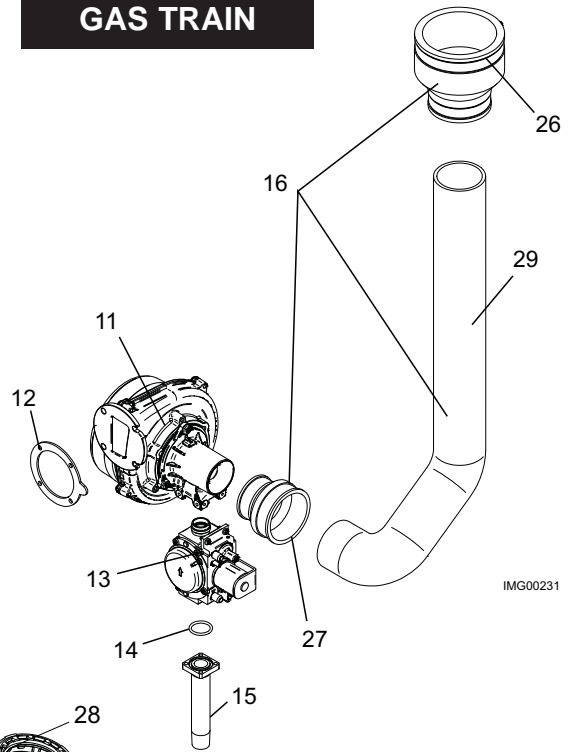

CONTROL PANEL

GAS TRAIN

HEAT EXCHANGER

CC(N,L) 120

ITEM NO.	PART NO.	DESCRIPTION	MODEL
HEAT EXCHANGER ASSEMBLIES			
1	HEX30054	HEAT EXCHANGER ASSEMBLY	CD 040
1	HEX30055	HEAT EXCHANGER ASSEMBLY	CD 070
1	HEX30056	HEAT EXCHANGER ASSEMBLY	CD 100
1	HEX30057	HEAT EXCHANGER ASSEMBLY	CD/CC 120
2	HEX20063	HEAT EXCHANGER, BRAZED PLATE	CC 120
CONTROLS			
3	RLY30094	CONNECTION BOARD	ALL
4	RLY20107	CONTROL BAORD, MAIN	CD 040
4	RLY20092	CONTROL BOARD, MAIN	CD/CC 070-120
5	RLY20093	CONTROL BOARD, USER INTERFACE	ALL
-	LBL20255	LABEL, CONTROL OVERLAY	ALL
6	TST20022	SENSOR, OUTLET	ALL
7	TST20023	SENSOR, INLET	ALL
8	TST20031	SENSOR, FLUE	ALL
9	TST20032	SENSOR, DHW	CC 120
-	TST2311	SENSOR, OUTDOOR AIR	ALL
10	TRF20000	TRANSFORMER - 24V, 40VA	ALL
GAS TRAIN			
11	FAN30007	FAN ASSEMBLY W/ VENTURI AND GASKET	CD 040 - 070
11	FAN30008	FAN ASSEMBLY W/ VENTURI AND GASKET	CD/CC 100 - 120
12	GKT2456	GASKET, BLOWER	CD 040 & 100
12	GKT2436	GASKET, BLOWER	CD/CC 070 & 120
-	MSC20274	COUPLING, VENTURI TO VALVE - RUBBER	ALL
13	VAL30058	GAS VALVE ASSEMBLY W/ GASKET	CD 040
13	VAL30067	GAS VALVE ASSEMBLY W/ GASKET	CD 070
13	VAL30068	GAS VALVE ASSEMBLY W/ GASKET	CD 100
13	VAL30069	GAS VALVE ASSEMBLY W/ GASKET	CD/CC 120
-	MSC20273	SWITCH, GAS VALVE	ALL
14	GKT20081	GASKET, GAS VALVE O-RING	ALL
15	BKP20065	PIPE, GAS - 1/2"	CD 040 - 120
15	BKP20066	PIPE, GAS - 1/2"	CC 120
16	MSC30025	KIT, AIR INLET	CD 040
16	MSC30026	KIT, AIR INLET	CD 070
16	MSC30027	KIT, AIR INLET	CD 100
16	MSC30028	KIT, AIR INLET	CD/CC 120
PILOT AND BURNER ASSEMBLIES			
17	WTR30015	HEAT EXCHANGER ACCESS DOOR KIT W/ BURNER	CD 040
17	WTR30016	HEAT EXCHANGER ACCESS DOOR KIT W/ BURNER	CD 070
17	WTR30017	HEAT EXCHANGER ACCESS DOOR KIT W/ BURNER	CD 100
17	WTR30018	HEAT EXCHANGER ACCESS DOOR KIT W/ BURNER	CD/CC 120
18	FIB20131	INSULATION, BURNER DOOR	ALL
19	GKT20085	GASKET, BURNER DOOR - RUBBER	ALL
20	PLT30006	IGNITOR W/ GASKET	ALL
21	GKT20087	GASKET, IGNITOR	ALL
22	PLT30007	FLAME SENSOR W/ GASKET	ALL
23	GKT20086	GASKET, FLAME SENSOR	ALL
MISCELLANEOUS			
24	WTR20031	FLOW SWITCH W/ BRASS TEE	CC 120
25	PVC2047	FLUE CONNECTION - 2"	CD 040 - 100
25	PVC2048	FLUE CONNECTION - 3"	CD/CC 120
26	CPG2062	COUPLING, AIR INLET W/ CLIPS - 2"	CD 040 - 100
26	CPG2059	COUPLING, AIR INLET W/ CLIPS - 2" TO 3"	CD/CC 120
27	CPG20022	COUPLING, VENTURI	ALL
28	MSC20242	ADAPTER, HEX FLUE - 2"	ALL
29	PVC20060	PIPE, AIR INLET	CD 040
29	PVC20061	PIPE, AIR INLET	CD 070
29	PVC20062	PIPE, AIR INLET	CD 100
29	PVC20063	PIPE, AIR INLET	CD/CC 120