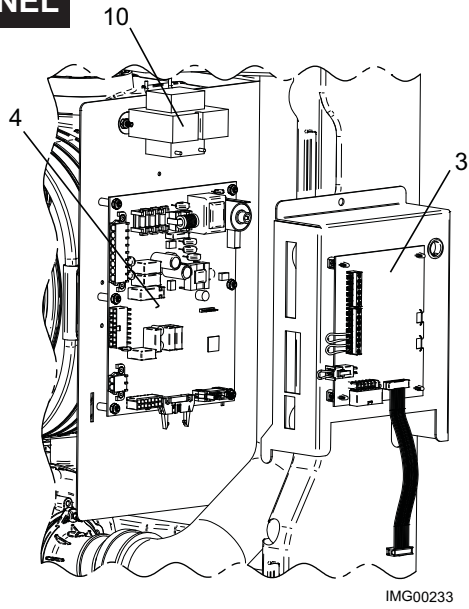

CONTROL PANEL

GAS TRAIN

HEAT EXCHANGER

CC(N,L) 120

ITEM NO.	PART NO.	DESCRIPTION	MODEL
HEAT EXCHANGER ASSEMBLIES			
1	HEX30054	HEAT EXCHANGER ASSEMBLY	CD 040
1	HEX30055	HEAT EXCHANGER ASSEMBLY	CD 070
1	HEX30056	HEAT EXCHANGER ASSEMBLY	CD 100
1	HEX30057	HEAT EXCHANGER ASSEMBLY	CD/CC 120
2	HEX20063	HEAT EXCHANGER, BRAZED PLATE	CC 120
CONTROLS			
3	RLY30094	CONNECTION BOARD	ALL
4	RLY20107	CONTROL BAORD, MAIN	CD 040
4	RLY20092	CONTROL BOARD, MAIN	CD/CC 070-120
5	RLY20093	CONTROL BOARD, USER INTERFACE	ALL
-	LBL20255	LABEL, CONTROL OVERLAY	ALL
6	TST20022	SENSOR, OUTLET	ALL
7	TST20023	SENSOR, INLET	ALL
8	TST20031	SENSOR, FLUE	ALL
9	TST20032	SENSOR, DHW	CC 120
-	TST2311	SENSOR, OUTDOOR AIR	ALL
10	TRF20000	TRANSFORMER - 24V, 40VA	ALL
GAS TRAIN			
11	FAN30007	FAN ASSEMBLY W/ VENTURI AND GASKET	CD 040 - 070
11	FAN30008	FAN ASSEMBLY W/ VENTURI AND GASKET	CD/CC 100 - 120
12	GKT2456	GASKET, BLOWER	CD 040 & 100
12	GKT2436	GASKET, BLOWER	CD/CC 070 & 120
-	MSC20274	COUPLING, VENTURI TO VALVE - RUBBER	ALL
13	VAL30058	GAS VALVE ASSEMBLY W/ GASKET	CD 040
13	VAL30067	GAS VALVE ASSEMBLY W/ GASKET	CD 070
13	VAL30068	GAS VALVE ASSEMBLY W/ GASKET	CD 100
13	VAL30069	GAS VALVE ASSEMBLY W/ GASKET	CD/CC 120
-	MSC20273	SWITCH, GAS VALVE	ALL
14	GKT20081	GASKET, GAS VALVE O-RING	ALL
15	BKP20065	PIPE, GAS - 1/2"	CD 040 - 120
15	BKP20066	PIPE, GAS - 1/2"	CC 120
16	MSC30025	KIT, AIR INLET	CD 040
16	MSC30026	KIT, AIR INLET	CD 070
16	MSC30027	KIT, AIR INLET	CD 100
16	MSC30028	KIT, AIR INLET	CD/CC 120
PILOT AND BURNER ASSEMBLIES			
17	WTR30015	HEAT EXCHANGER ACCESS DOOR KIT W/ BURNER	CD 040
17	WTR30016	HEAT EXCHANGER ACCESS DOOR KIT W/ BURNER	CD 070
17	WTR30017	HEAT EXCHANGER ACCESS DOOR KIT W/ BURNER	CD 100
17	WTR30018	HEAT EXCHANGER ACCESS DOOR KIT W/ BURNER	CD/CC 120
18	FIB20131	INSULATION, BURNER DOOR	ALL
19	GKT20085	GASKET, BURNER DOOR - RUBBER	ALL
20	PLT30006	IGNITOR W/ GASKET	ALL
21	GKT20087	GASKET, IGNITOR	ALL
22	PLT30007	FLAME SENSOR W/ GASKET	ALL
23	GKT20086	GASKET, FLAME SENSOR	ALL
MISCELLANEOUS			
24	WTR20031	FLOW SWITCH W/ BRASS TEE	CC 120
25	PVC2047	FLUE CONNECTION - 2"	CD 040 - 100
25	PVC2048	FLUE CONNECTION - 3"	CD/CC 120
26	CPG2062	COUPLING, AIR INLET W/ CLIPS - 2"	CD 040 - 100
26	CPG2059	COUPLING, AIR INLET W/ CLIPS - 2" TO 3"	CD/CC 120
27	CPG20022	COUPLING, VENTURI	ALL
28	MSC20242	ADAPTER, HEX FLUE - 2"	ALL
29	PVC20060	PIPE, AIR INLET	CD 040
29	PVC20061	PIPE, AIR INLET	CD 070
29	PVC20062	PIPE, AIR INLET	CD 100
29	PVC20063	PIPE, AIR INLET	CD/CC 120