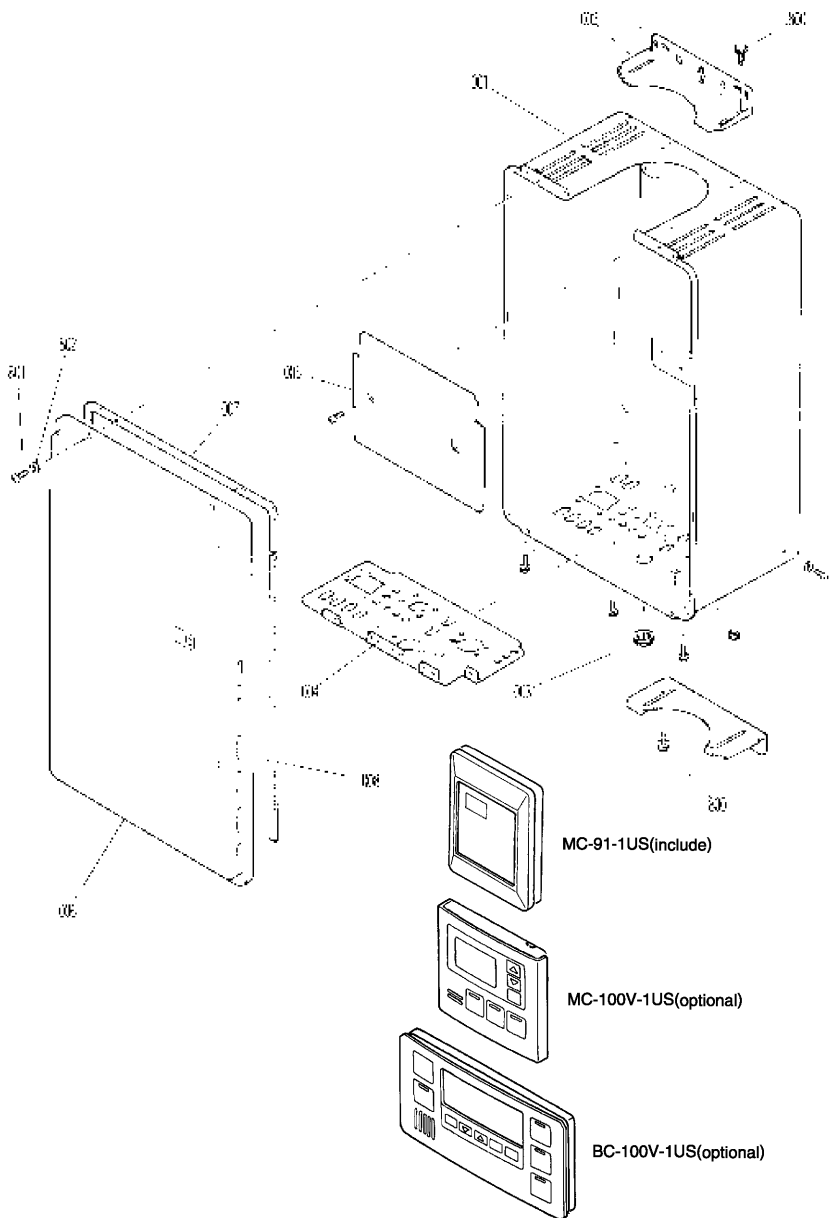

EXPLODED VIEW - CABINET

EXPLODED VIEW - INTERNALS

EXPLODED VIEW - ELECTRICAL

PARTS LIST

Number	Description	Part Number	Quantity	
			V2532FFU/FFUC	V2520FFU/FFUC
001	Casing Assembly (Residential model)	U245-100-3	1	1
001	Casing Assembly (Commercial model)	U245-100-2	1	1
002	Wall Fitting Bracket-8 (Residential model)	U242-111-8	2	2
002	Wall Fitting Bracket-9 (Commercial model)	U242-111-9	2	2
003	Rubber Bushing	U245-125	1	1
004	Connection Reinforcement Panel	U245-120	1	1
005	Heat Protection Plate	U245-107	1	1
006	Front Panel (Residential model)	U245-110-3	1	1
006	Front Panel (commercial model)	U245-110-9	1	1
007	Front Panel Packing	BU195-167	1	1
008	Front Panel Packing Side	AU115-163	2	2
100	Gas Control Assembly	C36E-41-S	1	1
101	Screw	AU39-965	2	2
102	Gas Connection (3/4"NPT)	CU195-1866	1	1
103	Burner Unit Assembly	H73-110	1	1
104	Burner Case Front	CH51-209	1	1
105	Burner Case Bottom Panel	H73-112	1	1
106	Packing	BH51-218	1	1
107	Lean and Rich	B3A7-1	16	16
	Bunsen Burner Assembly			
108	Burner Case Back Panel	CH51-221	1	1
109	Damper	H73-115	1	1
110	Manifold Assembly -A (LPG)	U245-200-A	1	1
110	Manifold Assembly -B (Nat.G)	U245-200-B	1	1
111	Paking of Combustion Chamber	AU155-207-2	1	1
112	Lower Packing of Combustion Chamber	H73-214	1	1
113	Screw	C10D-5	1	1
114	Combustion Chamber Front Plate Assembly	U245-260	1	1
115	Combustion Chamber Front Plate	U245-261	1	1
116	Electrode	H73-120	1	1
117	Flame Rod	AH41-216	1	1
118	Electrode Packing	AH66-398	1	1
119	Electrode Holder	AH66-393	1	1
120	Upper Packing of Combustion Chamber	U245-262	1	1
121	Tube Joint	U242-312	1	1
122	Pressure Tube	AU161-665-C	1	1
125	Blower Motor All Assembly	U245-550	1	1
126	Fan casing Assembly	U245-555	1	1
127	Fan Connecting Bracket	BH29-606	1	1
128	Fan Connecting Packing	AU183-562	1	1
129	Blower Motor	U245-560	1	1
130	Bell Mouth	U245-558	1	1
131	Bellows Connecting Bracket/Intake Duct	U245-566	1	1
132	Combustion Chamber Bracket	U245-255	1	1
135	Air Inlet Box Assembly	U245-400	1	1