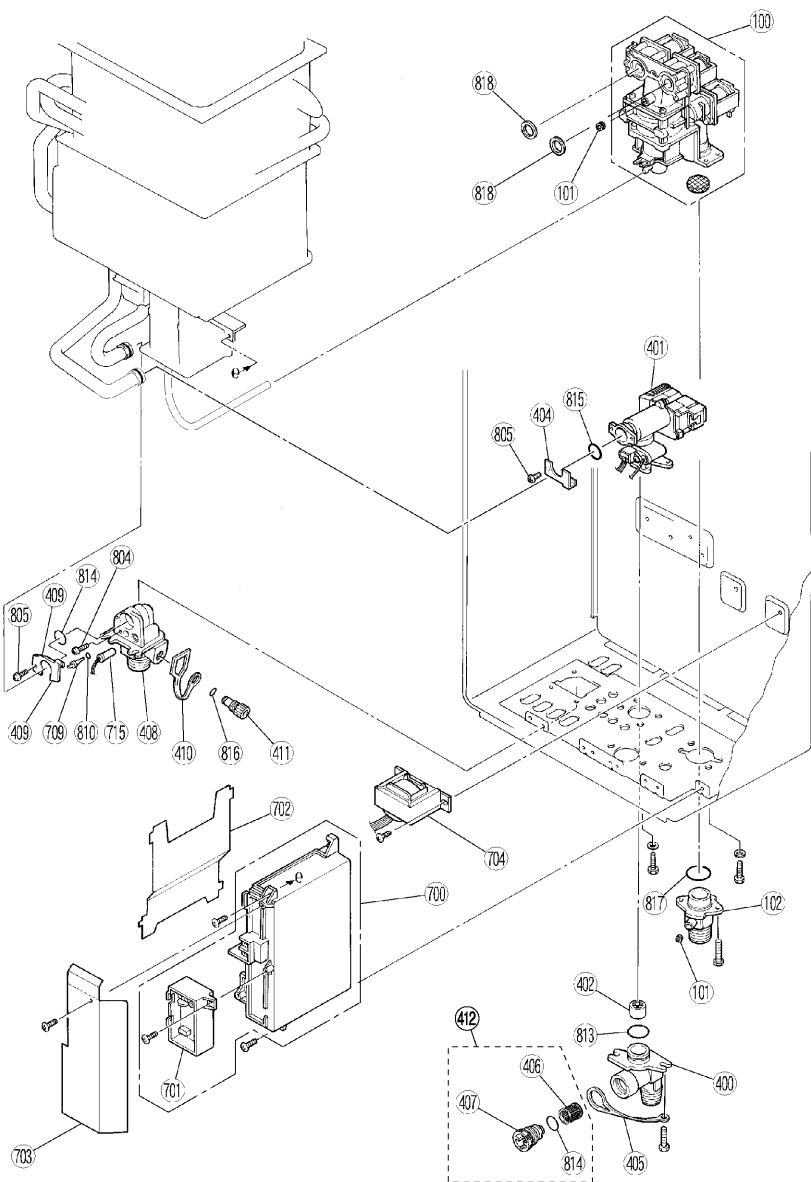

EXPLODED VIEW - CABINET

EXPLODED VIEW - INTERNALS

EXPLODED VIEW - ELECTRICAL

PARTS LIST

Number	Description	Part Number	Quantity	
			V2532FFU/FFUC	V2520FFU/FFUC
001	Casing Assembly (Residential model)	U245-100-3	1	1
001	Casing Assembly (Commercial model)	U245-100-2	1	1
002	Wall Fitting Bracket-8 (Residential model)	U242-111-8	2	2
002	Wall Fitting Bracket-9 (Commercial model)	U242-111-9	2	2
003	Rubber Bushing	U245-125	1	1
004	Connection Reinforcement Panel	U245-120	1	1
005	Heat Protection Plate	U245-107	1	1
006	Front Panel (Residential model)	U245-110-3	1	1
006	Front Panel (commercial model)	U245-110-9	1	1
007	Front Panel Packing	BU195-167	1	1
008	Front Panel Packing Side	AU115-163	2	2
100	Gas Control Assembly	C36E-41-S	1	1
101	Screw	AU39-965	2	2
102	Gas Connection (3/4"NPT)	CU195-1866	1	1
103	Burner Unit Assembly	H73-110	1	1
104	Burner Case Front	CH51-209	1	1
105	Burner Case Bottom Panel	H73-112	1	1
106	Packing	BH51-218	1	1
107	Lean and Rich	B3A7-1	16	16
	Bunsen Burner Assembly			
108	Burner Case Back Panel	CH51-221	1	1
109	Damper	H73-115	1	1
110	Manifold Assembly -A (LPG)	U245-200-A	1	1
110	Manifold Assembly -B (Nat.G)	U245-200-B	1	1
111	Paking of Combustion Chamber	AU155-207-2	1	1
112	Lower Packing of Combustion Chamber	H73-214	1	1
113	Screw	C10D-5	1	1
114	Combustion Chamber Front Plate Assembly	U245-260	1	1
115	Combustion Chamber Front Plate	U245-261	1	1
116	Electrode	H73-120	1	1
117	Flame Rod	AH41-216	1	1
118	Electrode Packing	AH66-398	1	1
119	Electrode Holder	AH66-393	1	1
120	Upper Packing of Combustion Chamber	U245-262	1	1
121	Tube Joint	U242-312	1	1
122	Pressure Tube	AU161-665-C	1	1
125	Blower Motor All Assembly	U245-550	1	1
126	Fan casing Assembly	U245-555	1	1
127	Fan Connecting Bracket	BH29-606	1	1
128	Fan Connecting Packing	AU183-562	1	1
129	Blower Motor	U245-560	1	1
130	Bell Mouth	U245-558	1	1
131	Bellows Connecting Bracket/Intake Duct	U245-566	1	1
132	Combustion Chamber Bracket	U245-255	1	1
135	Air Inlet Box Assembly	U245-400	1	1