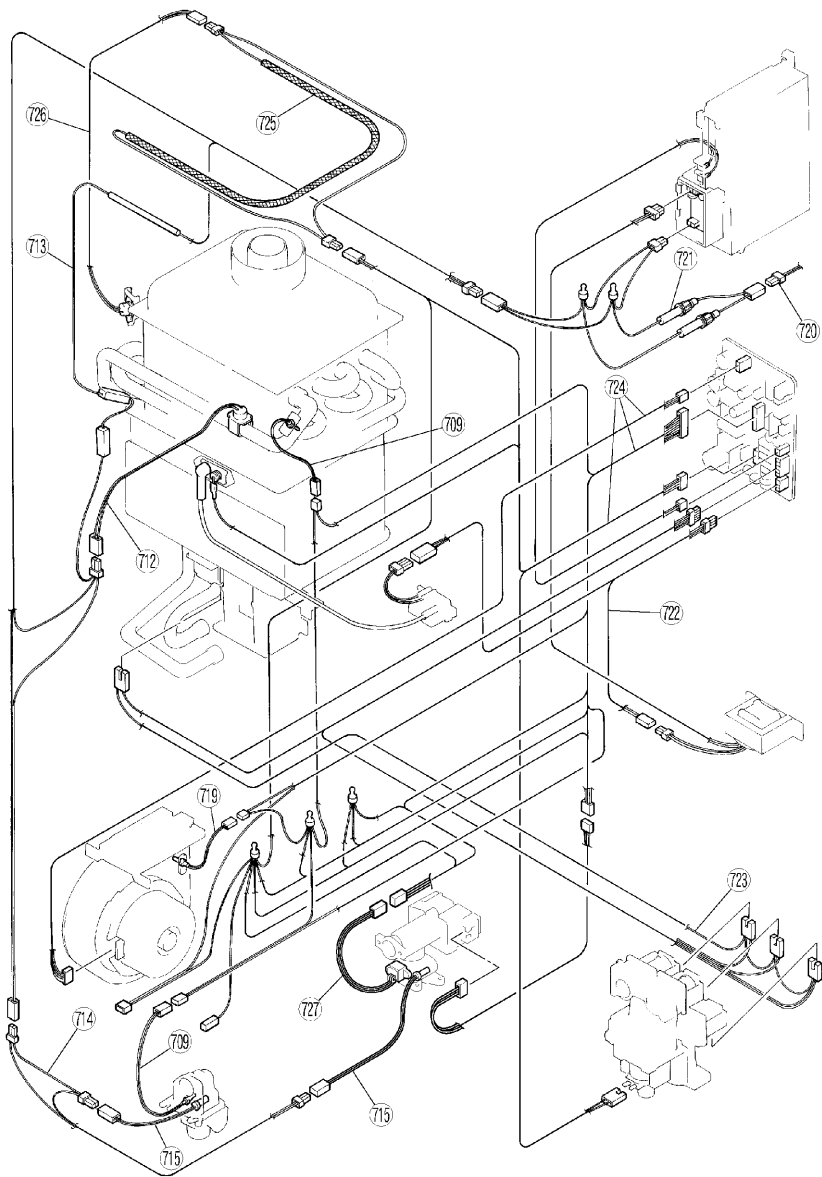

EXPLODED VIEW - CABINET

EXPLODED VIEW - INTERNALS

EXPLODED VIEW - ELECTRICAL

PARTS LIST

Number	Description	Part Number	Quantity	
			V2532FFU/FFUC	V2520FFU/FFUC
001	Casing Assembly (Residential model)	U245-100-3	1	1
001	Casing Assembly (Commercial model)	U245-100-2	1	1
002	Wall Fitting Bracket-8 (Residential model)	U242-111-8	2	2
002	Wall Fitting Bracket-9 (Commercial model)	U242-111-9	2	2
003	Rubber Bushing	U245-125	1	1
004	Connection Reinforcement Panel	U245-120	1	1
005	Heat Protection Plate	U245-107	1	1
006	Front Panel (Residential model)	U245-110-3	1	1
006	Front Panel (commercial model)	U245-110-9	1	1
007	Front Panel Packing	BU195-167	1	1
008	Front Panel Packing Side	AU115-163	2	2
100	Gas Control Assembly	C36E-41-S	1	1
101	Screw	AU39-965	2	2
102	Gas Connection (3/4"NPT)	CU195-1866	1	1
103	Burner Unit Assembly	H73-110	1	1
104	Burner Case Front	CH51-209	1	1
105	Burner Case Bottom Panel	H73-112	1	1
106	Packing	BH51-218	1	1
107	Lean and Rich	B3A7-1	16	16
	Bunsen Burner Assembly			
108	Burner Case Back Panel	CH51-221	1	1
109	Damper	H73-115	1	1
110	Manifold Assembly -A (LPG)	U245-200-A	1	1
110	Manifold Assembly -B (Nat.G)	U245-200-B	1	1
111	Paking of Combustion Chamber	AU155-207-2	1	1
112	Lower Packing of Combustion Chamber	H73-214	1	1
113	Screw	C10D-5	1	1
114	Combustion Chamber Front Plate Assembly	U245-260	1	1
115	Combustion Chamber Front Plate	U245-261	1	1
116	Electrode	H73-120	1	1
117	Flame Rod	AH41-216	1	1
118	Electrode Packing	AH66-398	1	1
119	Electrode Holder	AH66-393	1	1
120	Upper Packing of Combustion Chamber	U245-262	1	1
121	Tube Joint	U242-312	1	1
122	Pressure Tube	AU161-665-C	1	1
125	Blower Motor All Assembly	U245-550	1	1
126	Fan casing Assembly	U245-555	1	1
127	Fan Connecting Bracket	BH29-606	1	1
128	Fan Connecting Packing	AU183-562	1	1
129	Blower Motor	U245-560	1	1
130	Bell Mouth	U245-558	1	1
131	Bellows Connecting Bracket/Intake Duct	U245-566	1	1
132	Combustion Chamber Bracket	U245-255	1	1
135	Air Inlet Box Assembly	U245-400	1	1