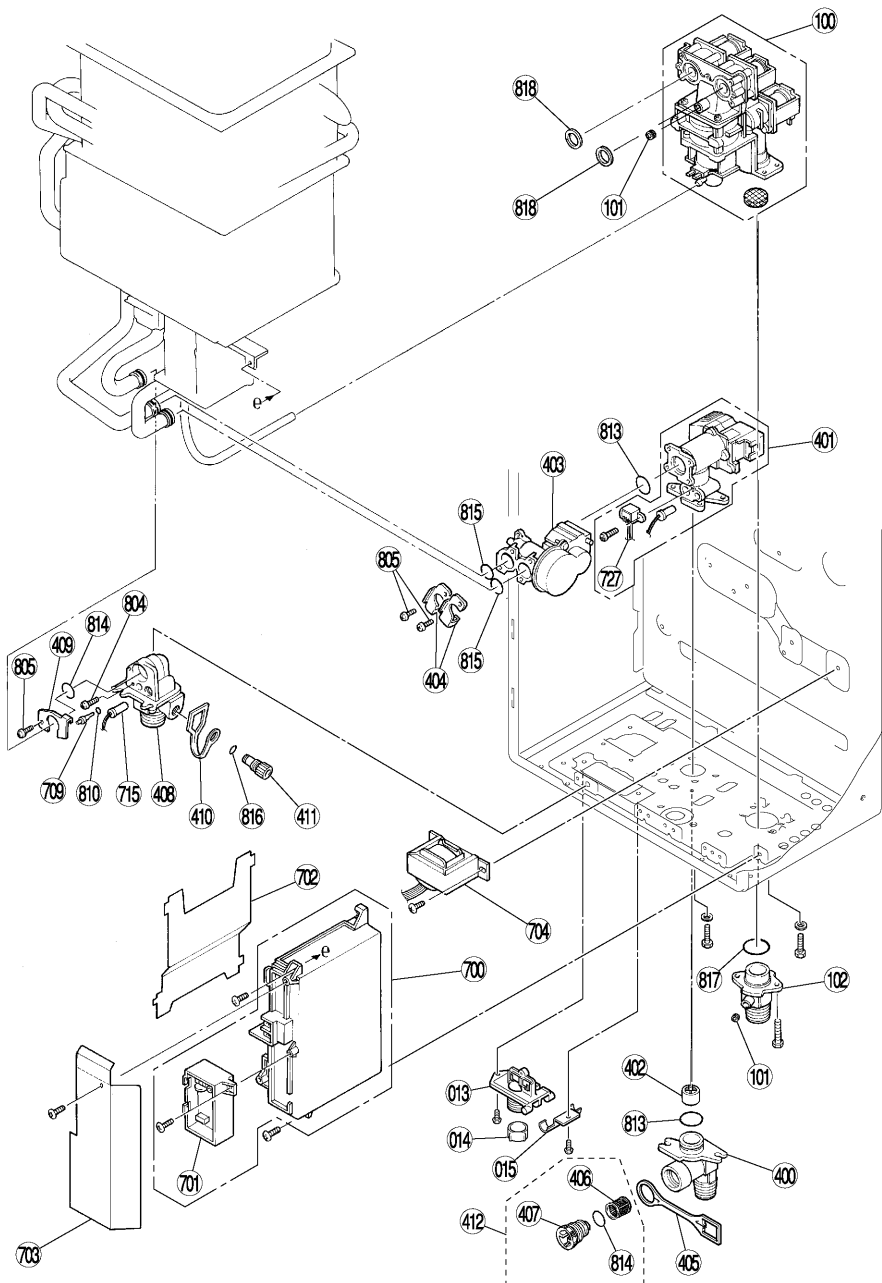

EXPLODED VIEW - CABINET

EXPLODED VIEW - INTERNALS

EXPLODED VIEW - INTERNALS

EXPLODED VIEW - ELECTRICAL

PARTS LIST

Number	Description	Part Number	Quantity		Number	Description	Part Number	Quantity		Number	Description	Part Number	Quantity	
			V2532FFUD/FFUCD	V2520FFUD/FFUCD				V2532FFUD/FFUCD	V2520FFUD/FFUCD				V2532FFUD/FFUCD	V2520FFUD/FFUCD
001	Casing Assembly (Residential model)	U245-3150-1	1	1	130	Bell Mouth	U245-558	1	1	719	Inlet Air Thermistor	BH50-730-2	1	1
001	Casing Assembly (Commercial model)	U245-3150-2	1	1	131	Bellows Connecting Bracket/Intake Duct	U245-566	1	1	721	Fuse Harness	BU195-1630	1	1
002	Wall Fitting Bracket-11 (Residential model)	U242-111-11	1	1	132	Combustion Chamber Bracket	U245-255	1	1	722	100V Harness	U245-601	1	1
002	Wall Fitting Bracket-9 (Commercial model)	U242-111-9	1	1	135	Air Inlet Box Assembly	U245-400	1	1	723	Solenoid Valve Harness	U245-602	1	1
003	Rubber Bushing	CF79-41020-A	1	1	136	Bellows Connecting Bracket/Fan	U245-408	1	1	724	Sensor Harness	U245-603-6	1	-
004	Connection Reinforcement Panel	U245-3160	1	1	137	Bellows	U245-409	1	1	724	Sensor Harness	U245-603-9	-	1
005	Heat Protection Plate	U245-107	1	1	138	Bellows Clamping Ring	U245-567	1	1	725	Thermal Fuse Harness	U245-3190	1	1
006	Front Panel (Residential model)	U245-3110-3	1	1	139	Air Inlet Box Assembly	U245-410	1	1	726	Mold-Type Over Heat Switch	BU129-821-2	1	1
006	Front Panel (commercial model)	U245-3110-4	1	1	140	Exhaust Bracket	U245-434	1	1	727	Remote Controller Harness	U245-3173	1	1
007	Front Panel Packing	U245-3185-2	1	1	141	Exhaust Bracket Holder	U245-435	2	2	728	Power Surprise Cable	CP-90580	1	1
008	Front Panel Packing Side	U245-3185-1	2	2	142	Air Inlet Box Cover	U245-419	1	1	729	Remote Controller Cable	U245-3176	1	1
009	Remote Controller	MC-91-1US-S-FL	1	1	145	Heat Exchanger Complete Assembly	U245-690	1	-	800	Screw	ZIHD0510UK	8	8
010	Remote Controller Support Plate	U245-3134	1	1	145	Heat Exchanger Complete Assembly	U245-2240	-	1	801	Screw	CP-30580	4	4
011	Side Panel	U245-3121	2	2	400	Water Inlet (3/4"NPT)	H73-501-2	1	1	802	Washer	CF83-41430	4	4
012	Side Panel Cap	U245-3122	4	4	401	Water Flow Servo & Sensor Assembly	M8E-15	1	-	803	Screw	CP-21478-412	3	3
013	Quick Controller Connection	AH59-772	1	1	401	Water Flow Servo & Sensor Assembly	M8E-14	-	1	804	Screw	U217-449	1	1
014	Cable Seal Packing	AU169-126	1	1	402	Rectifier	M8D1-15	1	1	805	Screw	ZAA0408UK	3	2
015	Connection Support Clip	AH59-772	1	1	403	By-pass Servo Assembly	M6J-1-3	1	-	810	O-ring	M10B-2-4	2	2
100	Gas Control Assembly	C36E-41-S	1	1	404	Stop Bracket	AH69-310	2	-	811	O-ring	M10B-2-3	1	1
101	Screw	AU39-965	2	2	404	Stop Bracket	AU195-321	-	1	812	O-ring	M10B-13-4	1	1
102	Gas Connection (3/4"NPT)	CU195-1866	1	1	405	Plug Band	H73-512	1	1	813	O-ring	M10B-2-18	2	1
103	Burner Unit Assembly	H73-110	1	1	406	Water Filter Assembly	H98-511	1	1	814	O-ring	M10B-2-16	2	2
104	Burner Case Front	CH51-209	1	1	407	Filter Plug	H98-510	1	1	815	O-ring	M10B-2-14	2	1
105	Burner Case Bottom Panel	H73-112	1	1	408	Hot Water Outlet (3/4"NPT)	U245-865-3	1	1	816	O-ring	M10B-2-7	1	1
106	Packing	BH51-218	1	1	409	Stop Bracket	AU162-1876	1	1	817	O-ring	M10B-1-24	1	1
107	Lean and Rich Bunsen Burner Assembly	B3A7-1	16	16	410	Plug Band Small	AU103-413	1	1	818	Packing	C36E1-6	2	2
108	Burner Case Back Panel	CH51-221	1	1	411	Drain Valve	AU142-444	1	1	888	Owner's Manual	U245-3250	1	1
109	Damper	H73-115	1	1	412	Water Filter All Assembly	H98-510-S	1	1	-	Package Spec Sheet	PWB-261	1	1
110	Manifold Assembly -A (LPG)	U245-200-A	1	1	700	PCB	U245-500	1	-	-	Manual 3/4" gas control valve	BU195-1865	1	1
110	Manifold Assembly -B (Nat.G)	U245-200-B	1	1	700	PCB	U245-2260	-	1	-	Remote Controller (include)	MC-91-1US	1	1
111	Paking of Combustion Chamber	AU155-207-2	1	1	701	Surge Protector	BBF9-630	1	1	-	Deluxe Controller (optional)	MC-100V-1US	1	1
112	Lower Packing of Combustion Chamber	H73-214	1	1	702	PCB Cover-Side	U245-774	1	1	-	Deluxe Bathroom Controller (optional)	BC-100V-1US	1	1
113	Screw	C10D-5	1	1	703	PCB Cover-Front	BU168-707	1	1	-	Horizontal Discharge Adapter	50710327	-	-
114	Combustion Chamber Front Plate Assembly	U245-260	1	1	704	Transformer Assembly	ET-281	1	1	-	Wall Discharge Terminal (for wall thicknesses from 4" to 20")	50223098B	-	-
115	Combustion Chamber Front Plate	U245-261	1	1	705	PCB Bracket	U245-257	1	1	-	Vertical Discharge Adapter	224064	-	-
116	Electrode	H73-120	1	1	706	Ignitor	EI-189	1	1	-	Roof Discharge Terminal	184118	-	-
117	Flame Rod	AH41-216	1	1	707	High Tension Cord	BH38-710-240	1	1	-	Condensate Collector	224069	-	-
118	Electrode Packing	AH66-398	1	1	708	Electrode Sleeve	AU206-218	1	1	-	Roof Flashing - Flat Roof	146141	-	-
119	Electrode Holder	AH66-393	1	1	709	Thermistor	BH45-650	1	2	-	Roof Flashing - 1/12 to 6/12 Pitch	50171948	-	-
120	Upper Packing of Combustion Chamber	U245-262	1	1	710	Thermistor Clip Large	CP-90172	1	1	-	Roof Flashing - 6/12 to 12/12 Pitch	50171960	-	-
121	Tube Joint	U242-312	1	1	711	Thermal Fuse Clip	U217-676	5	5	-	Roof Flashing - 12/12 to 16/12 Pitch	50171953	-	-
122	Pressure Tube	AU161-665-C	1	1	712	Frost Sensing Switch	U242-511	1	1	-	10" Pipe Extension	224051	-	-
125	Blower Motor All Assembly	U245-550	1	1	713	120V Anti-Frost Heater Assembly	U245-620	1	1	-	19.5" Pipe Extension	224052	-	-
126	Fan casing Assembly	U245-555	1	1	714	Heater Connecting Harness	U245-621	1	1	-	39" Pipe Extension	224053	-	-
127	Fan Connecting Bracket	BH29-606	1	1	715	120V Valve Heater Assembly	U245-622	1	1	-	90 Degree Vent Pipe Elbow	224063	-	-
128	Fan Connecting Packing	AU183-562	1	1	716	Anti-Frost Heater Clip	CF29-742	2	2	-	45 Degree Vent Pipe Elbow	224050	-	-
129	Blower Motor	U245-560	1	1	717	Anti-Frost Heater Clip A	AU111-653	1	1	-	Vent Pipe Clamp	169044	-	-
					718	Anti-Frost Heater Clip	AU100-721	1	1					