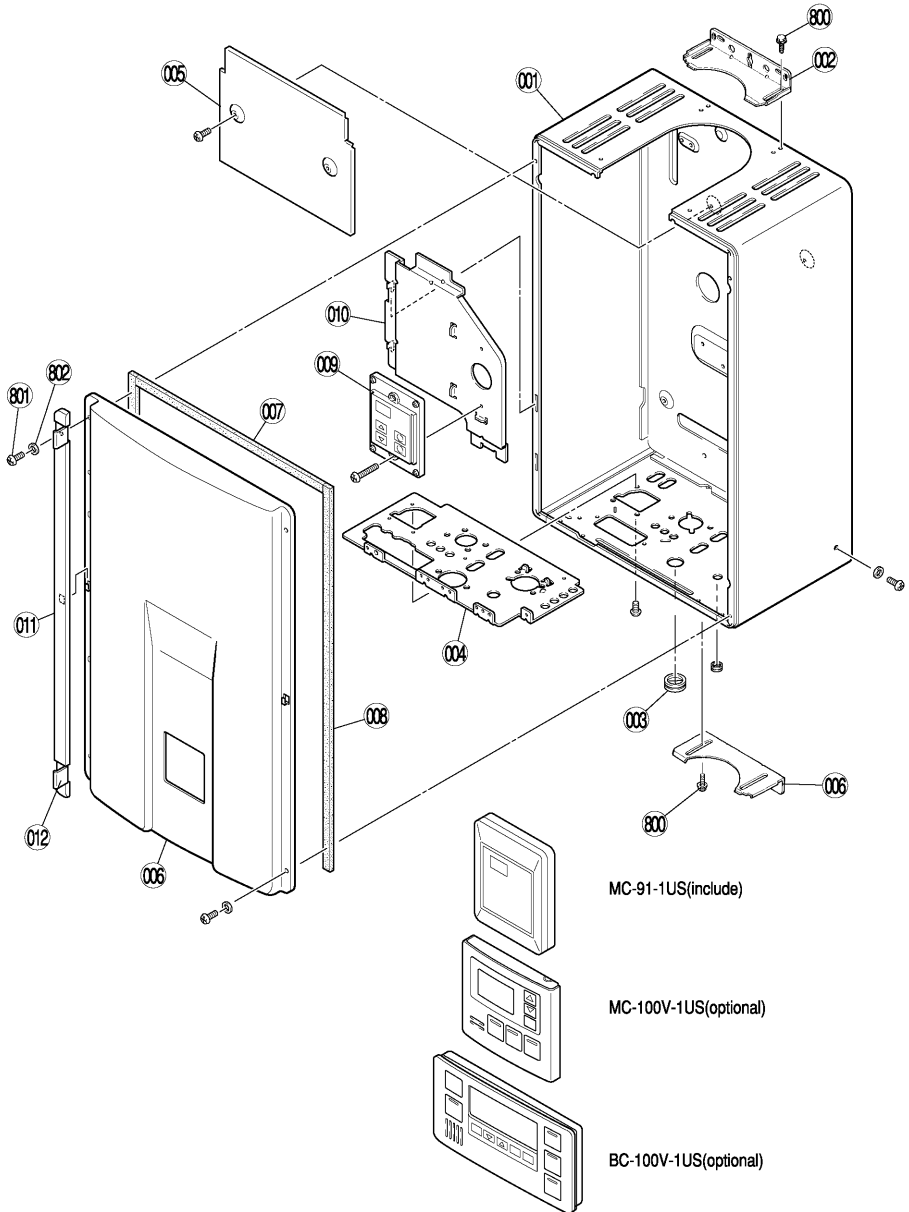

EXPLODED VIEW - CABINET

EXPLODED VIEW - INTERNALS

EXPLODED VIEW - INTERNALS

EXPLODED VIEW - ELECTRICAL

PARTS LIST

Number	Description	Part Number	Quantity		Number	Description	Part Number	Quantity		Number	Description	Part Number	Quantity	
			V2532FFUD/FFUCD	V2520FFUD/FFUCD				V2532FFUD/FFUCD	V2520FFUD/FFUCD				V2532FFUD/FFUCD	V2520FFUD/FFUCD
001	Casing Assembly (Residential model)	U245-3150-1	1	1	130	Bell Mouth	U245-558	1	1	719	Inlet Air Thermistor	BH50-730-2	1	1
001	Casing Assembly (Commercial model)	U245-3150-2	1	1	131	Bellows Connecting Bracket/Intake Duct	U245-566	1	1	721	Fuse Harness	BU195-1630	1	1
002	Wall Fitting Bracket-11 (Residential model)	U242-111-11	1	1	132	Combustion Chamber Bracket	U245-255	1	1	722	100V Harness	U245-601	1	1
002	Wall Fitting Bracket-9 (Commercial model)	U242-111-9	1	1	135	Air Inlet Box Assembly	U245-400	1	1	723	Solenoid Valve Harness	U245-602	1	1
003	Rubber Bushing	CF79-41020-A	1	1	136	Bellows Connecting Bracket/Fan	U245-408	1	1	724	Sensor Harness	U245-603-6	1	-
004	Connection Reinforcement Panel	U245-3160	1	1	137	Bellows	U245-409	1	1	724	Sensor Harness	U245-603-9	-	1
005	Heat Protection Plate	U245-107	1	1	138	Bellows Clamping Ring	U245-567	1	1	725	Thermal Fuse Harness	U245-3190	1	1
006	Front Panel (Residential model)	U245-3110-3	1	1	139	Air Inlet Box Assembly	U245-410	1	1	726	Mold-Type Over Heat Switch	BU129-821-2	1	1
006	Front Panel (commercial model)	U245-3110-4	1	1	140	Exhaust Bracket	U245-434	1	1	727	Remote Controller Harness	U245-3173	1	1
007	Front Panel Packing	U245-3185-2	1	1	141	Exhaust Bracket Holder	U245-435	2	2	728	Power Surprise Cable	CP-90580	1	1
008	Front Panel Packing Side	U245-3185-1	2	2	142	Air Inlet Box Cover	U245-419	1	1	729	Remote Controller Cable	U245-3176	1	1
009	Remote Controller	MC-91-1US-S-FL	1	1	145	Heat Exchanger Complete Assembly	U245-690	1	-	800	Screw	ZIHD0510UK	8	8
010	Remote Controller Support Plate	U245-3134	1	1	145	Heat Exchanger Complete Assembly	U245-2240	-	1	801	Screw	CP-30580	4	4
011	Side Panel	U245-3121	2	2	400	Water Inlet (3/4"NPT)	H73-501-2	1	1	802	Washer	CF83-41430	4	4
012	Side Panel Cap	U245-3122	4	4	401	Water Flow Servo & Sensor Assembly	M8E-15	1	-	803	Screw	CP-21478-412	3	3
013	Quick Controller Connection	AH59-772	1	1	401	Water Flow Servo & Sensor Assembly	M8E-14	-	1	804	Screw	U217-449	1	1
014	Cable Seal Packing	AU169-126	1	1	402	Rectifier	M8D1-15	1	1	805	Screw	ZAA0408UK	3	2
015	Connection Support Clip	AH59-772	1	1	403	By-pass Servo Assembly	M6J-1-3	1	-	810	O-ring	M10B-2-4	2	2
100	Gas Control Assembly	C36E-41-S	1	1	404	Stop Bracket	AH69-310	2	-	811	O-ring	M10B-2-3	1	1
101	Screw	AU39-965	2	2	404	Stop Bracket	AU195-321	-	1	812	O-ring	M10B-13-4	1	1
102	Gas Connection (3/4"NPT)	CU195-1866	1	1	405	Plug Band	H73-512	1	1	813	O-ring	M10B-2-18	2	1
103	Burner Unit Assembly	H73-110	1	1	406	Water Filter Assembly	H98-511	1	1	814	O-ring	M10B-2-16	2	2
104	Burner Case Front	CH51-209	1	1	407	Filter Plug	H98-510	1	1	815	O-ring	M10B-2-14	2	1
105	Burner Case Bottom Panel	H73-112	1	1	408	Hot Water Outlet (3/4"NPT)	U245-865-3	1	1	816	O-ring	M10B-2-7	1	1
106	Packing	BH51-218	1	1	409	Stop Bracket	AU162-1876	1	1	817	O-ring	M10B-1-24	1	1
107	Lean and Rich Bunsen Burner Assembly	B3A7-1	16	16	410	Plug Band Small	AU103-413	1	1	818	Packing	C36E1-6	2	2
108	Burner Case Back Panel	CH51-221	1	1	411	Drain Valve	AU142-444	1	1	888	Owner's Manual	U245-3250	1	1
109	Damper	H73-115	1	1	412	Water Filter All Assembly	H98-510-S	1	1	-	Package Spec Sheet	PWB-261	1	1
110	Manifold Assembly -A (LPG)	U245-200-A	1	1	700	PCB	U245-500	1	-	-	Manual 3/4" gas control valve	BU195-1865	1	1
110	Manifold Assembly -B (Nat.G)	U245-200-B	1	1	700	PCB	U245-2260	-	1	-	Remote Controller (include)	MC-91-1US	1	1
111	Paking of Combustion Chamber	AU155-207-2	1	1	701	Surge Protector	BBF9-630	1	1	-	Deluxe Controller (optional)	MC-100V-1US	1	1
112	Lower Packing of Combustion Chamber	H73-214	1	1	702	PCB Cover-Side	U245-774	1	1	-	Deluxe Bathroom Controller (optional)	BC-100V-1US	1	1
113	Screw	C10D-5	1	1	703	PCB Cover-Front	BU168-707	1	1	-	Horizontal Discharge Adapter	50710327	-	-
114	Combustion Chamber Front Plate Assembly	U245-260	1	1	704	Transformer Assembly	ET-281	1	1	-	Wall Discharge Terminal (for wall thicknesses from 4" to 20")	50223098B	-	-
115	Combustion Chamber Front Plate	U245-261	1	1	705	PCB Bracket	U245-257	1	1	-	Vertical Discharge Adapter	224064	-	-
116	Electrode	H73-120	1	1	706	Ignitor	EI-189	1	1	-	Roof Discharge Terminal	184118	-	-
117	Flame Rod	AH41-216	1	1	707	High Tension Cord	BH38-710-240	1	1	-	Condensate Collector	224069	-	-
118	Electrode Packing	AH66-398	1	1	708	Electrode Sleeve	AU206-218	1	1	-	Roof Flashing - Flat Roof	146141	-	-
119	Electrode Holder	AH66-393	1	1	709	Thermistor	BH45-650	1	2	-	Roof Flashing - 1/12 to 6/12 Pitch	50171948	-	-
120	Upper Packing of Combustion Chamber	U245-262	1	1	710	Thermistor Clip Large	CP-90172	1	1	-	Roof Flashing - 6/12 to 12/12 Pitch	50171960	-	-
121	Tube Joint	U242-312	1	1	711	Thermal Fuse Clip	U217-676	5	5	-	Roof Flashing - 12/12 to 16/12 Pitch	50171953	-	-
122	Pressure Tube	AU161-665-C	1	1	712	Frost Sensing Switch	U242-511	1	1	-	10" Pipe Extension	224051	-	-
125	Blower Motor All Assembly	U245-550	1	1	713	120V Anti-Frost Heater Assembly	U245-620	1	1	-	19.5" Pipe Extension	224052	-	-
126	Fan casing Assembly	U245-555	1	1	714	Heater Connecting Harness	U245-621	1	1	-	39" Pipe Extension	224053	-	-
127	Fan Connecting Bracket	BH29-606	1	1	715	120V Valve Heater Assembly	U245-622	1	1	-	90 Degree Vent Pipe Elbow	224063	-	-
128	Fan Connecting Packing	AU183-562	1	1	716	Anti-Frost Heater Clip	CF29-742	2	2	-	45 Degree Vent Pipe Elbow	224050	-	-
129	Blower Motor	U245-560	1	1	717	Anti-Frost Heater Clip A	AU111-653	1	1	-	Vent Pipe Clamp	169044	-	-
					718	Anti-Frost Heater Clip	AU100-721	1	1					