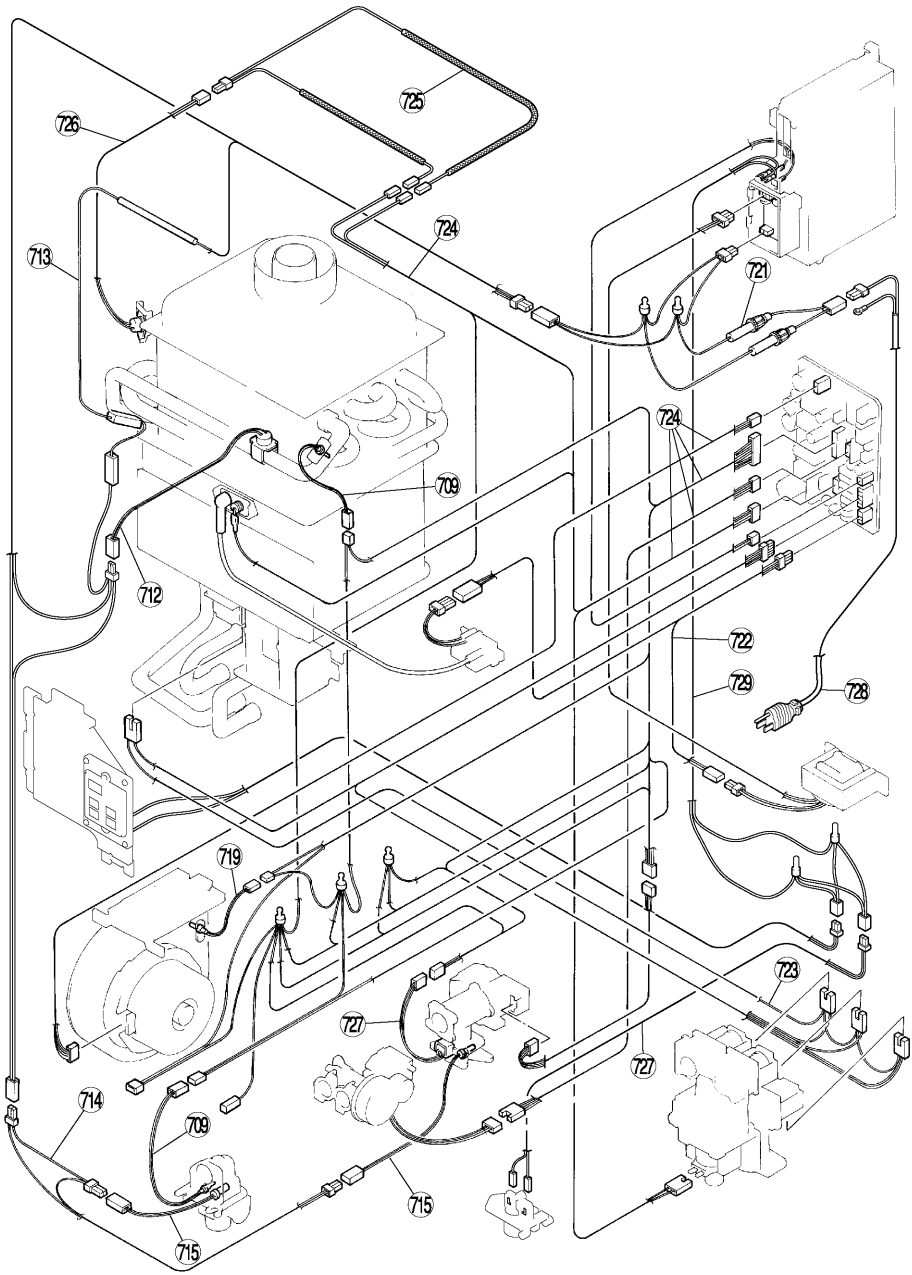

EXPLODED VIEW - CABINET

EXPLODED VIEW - INTERNALS

EXPLODED VIEW - INTERNALS

EXPLODED VIEW - ELECTRICAL

PARTS LIST

Number	Description	Part Number	Quantity		Number	Description	Part Number	Quantity		Number	Description	Part Number	Quantity	
			V2532FFUD/FFUCD	V2520FFUD/FFUCD				V2532FFUD/FFUCD	V2520FFUD/FFUCD				V2532FFUD/FFUCD	V2520FFUD/FFUCD
001	Casing Assembly (Residential model)	U245-3150-1	1	1	130	Bell Mouth	U245-558	1	1	719	Inlet Air Thermistor	BH50-730-2	1	1
001	Casing Assembly (Commercial model)	U245-3150-2	1	1	131	Bellows Connecting Bracket/Intake Duct	U245-566	1	1	721	Fuse Harness	BU195-1630	1	1
002	Wall Fitting Bracket-11 (Residential model)	U242-111-11	1	1	132	Combustion Chamber Bracket	U245-255	1	1	722	100V Harness	U245-601	1	1
002	Wall Fitting Bracket-9 (Commercial model)	U242-111-9	1	1	135	Air Inlet Box Assembly	U245-400	1	1	723	Solenoid Valve Harness	U245-602	1	1
003	Rubber Bushing	CF79-41020-A	1	1	136	Bellows Connecting Bracket/Fan	U245-408	1	1	724	Sensor Harness	U245-603-6	1	-
004	Connection Reinforcement Panel	U245-3160	1	1	137	Bellows	U245-409	1	1	724	Sensor Harness	U245-603-9	-	1
005	Heat Protection Plate	U245-107	1	1	138	Bellows Clamping Ring	U245-567	1	1	725	Thermal Fuse Harness	U245-3190	1	1
006	Front Panel (Residential model)	U245-3110-3	1	1	139	Air Inlet Box Assembly	U245-410	1	1	726	Mold-Type Over Heat Switch	BU129-821-2	1	1
006	Front Panel (commercial model)	U245-3110-4	1	1	140	Exhaust Bracket	U245-434	1	1	727	Remote Controller Harness	U245-3173	1	1
007	Front Panel Packing	U245-3185-2	1	1	141	Exhaust Bracket Holder	U245-435	2	2	728	Power Surprise Cable	CP-90580	1	1
008	Front Panel Packing Side	U245-3185-1	2	2	142	Air Inlet Box Cover	U245-419	1	1	729	Remote Controller Cable	U245-3176	1	1
009	Remote Controller	MC-91-1US-S-FL	1	1	145	Heat Exchanger Complete Assembly	U245-690	1	-	800	Screw	ZIHD0510UK	8	8
010	Remote Controller Support Plate	U245-3134	1	1	145	Heat Exchanger Complete Assembly	U245-2240	-	1	801	Screw	CP-30580	4	4
011	Side Panel	U245-3121	2	2	400	Water Inlet (3/4"NPT)	H73-501-2	1	1	802	Washer	CF83-41430	4	4
012	Side Panel Cap	U245-3122	4	4	401	Water Flow Servo & Sensor Assembly	M8E-15	1	-	803	Screw	CP-21478-412	3	3
013	Quick Controller Connection	AH59-772	1	1	401	Water Flow Servo & Sensor Assembly	M8E-14	-	1	804	Screw	U217-449	1	1
014	Cable Seal Packing	AU169-126	1	1	402	Rectifier	M8D1-15	1	1	805	Screw	ZAA0408UK	3	2
015	Connection Support Clip	AH59-772	1	1	403	By-pass Servo Assembly	M6J-1-3	1	-	810	O-ring	M10B-2-4	2	2
100	Gas Control Assembly	C36E-41-S	1	1	404	Stop Bracket	AH69-310	2	-	811	O-ring	M10B-2-3	1	1
101	Screw	AU39-965	2	2	404	Stop Bracket	AU195-321	-	1	812	O-ring	M10B-13-4	1	1
102	Gas Connection (3/4"NPT)	CU195-1866	1	1	405	Plug Band	H73-512	1	1	813	O-ring	M10B-2-18	2	1
103	Burner Unit Assembly	H73-110	1	1	406	Water Filter Assembly	H98-511	1	1	814	O-ring	M10B-2-16	2	2
104	Burner Case Front	CH51-209	1	1	407	Filter Plug	H98-510	1	1	815	O-ring	M10B-2-14	2	1
105	Burner Case Bottom Panel	H73-112	1	1	408	Hot Water Outlet (3/4"NPT)	U245-865-3	1	1	816	O-ring	M10B-2-7	1	1
106	Packing	BH51-218	1	1	409	Stop Bracket	AU162-1876	1	1	817	O-ring	M10B-1-24	1	1
107	Lean and Rich Bunsen Burner Assembly	B3A7-1	16	16	410	Plug Band Small	AU103-413	1	1	818	Packing	C36E1-6	2	2
108	Burner Case Back Panel	CH51-221	1	1	411	Drain Valve	AU142-444	1	1	888	Owner's Manual	U245-3250	1	1
109	Damper	H73-115	1	1	412	Water Filter All Assembly	H98-510-S	1	1	-	Package Spec Sheet	PWB-261	1	1
110	Manifold Assembly -A (LPG)	U245-200-A	1	1	700	PCB	U245-500	1	-	-	Manual 3/4" gas control valve	BU195-1865	1	1
110	Manifold Assembly -B (Nat.G)	U245-200-B	1	1	700	PCB	U245-2260	-	1	-	Remote Controller (include)	MC-91-1US	1	1
111	Paking of Combustion Chamber	AU155-207-2	1	1	701	Surge Protector	BBF9-630	1	1	-	Deluxe Controller (optional)	MC-100V-1US	1	1
112	Lower Packing of Combustion Chamber	H73-214	1	1	702	PCB Cover-Side	U245-774	1	1	-	Deluxe Bathroom Controller (optional)	BC-100V-1US	1	1
113	Screw	C10D-5	1	1	703	PCB Cover-Front	BU168-707	1	1	-	Horizontal Discharge Adapter	50710327	-	-
114	Combustion Chamber Front Plate Assembly	U245-260	1	1	704	Transformer Assembly	ET-281	1	1	-	Wall Discharge Terminal (for wall thicknesses from 4" to 20")	50223098B	-	-
115	Combustion Chamber Front Plate	U245-261	1	1	705	PCB Bracket	U245-257	1	1	-	Vertical Discharge Adapter	224064	-	-
116	Electrode	H73-120	1	1	706	Ignitor	EI-189	1	1	-	Roof Discharge Terminal	184118	-	-
117	Flame Rod	AH41-216	1	1	707	High Tension Cord	BH38-710-240	1	1	-	Condensate Collector	224069	-	-
118	Electrode Packing	AH66-398	1	1	708	Electrode Sleeve	AU206-218	1	1	-	Roof Flashing - Flat Roof	146141	-	-
119	Electrode Holder	AH66-393	1	1	709	Thermistor	BH45-650	1	2	-	Roof Flashing - 1/12 to 6/12 Pitch	50171948	-	-
120	Upper Packing of Combustion Chamber	U245-262	1	1	710	Thermistor Clip Large	CP-90172	1	1	-	Roof Flashing - 6/12 to 12/12 Pitch	50171960	-	-
121	Tube Joint	U242-312	1	1	711	Thermal Fuse Clip	U217-676	5	5	-	Roof Flashing - 12/12 to 16/12 Pitch	50171953	-	-
122	Pressure Tube	AU161-665-C	1	1	712	Frost Sensing Switch	U242-511	1	1	-	10" Pipe Extension	224051	-	-
125	Blower Motor All Assembly	U245-550	1	1	713	120V Anti-Frost Heater Assembly	U245-620	1	1	-	19.5" Pipe Extension	224052	-	-
126	Fan casing Assembly	U245-555	1	1	714	Heater Connecting Harness	U245-621	1	1	-	39" Pipe Extension	224053	-	-
127	Fan Connecting Bracket	BH29-606	1	1	715	120V Valve Heater Assembly	U245-622	1	1	-	90 Degree Vent Pipe Elbow	224063	-	-
128	Fan Connecting Packing	AU183-562	1	1	716	Anti-Frost Heater Clip	CF29-742	2	2	-	45 Degree Vent Pipe Elbow	224050	-	-
129	Blower Motor	U245-560	1	1	717	Anti-Frost Heater Clip A	AU111-653	1	1	-	Vent Pipe Clamp	169044	-	-
					718	Anti-Frost Heater Clip	AU100-721	1	1					