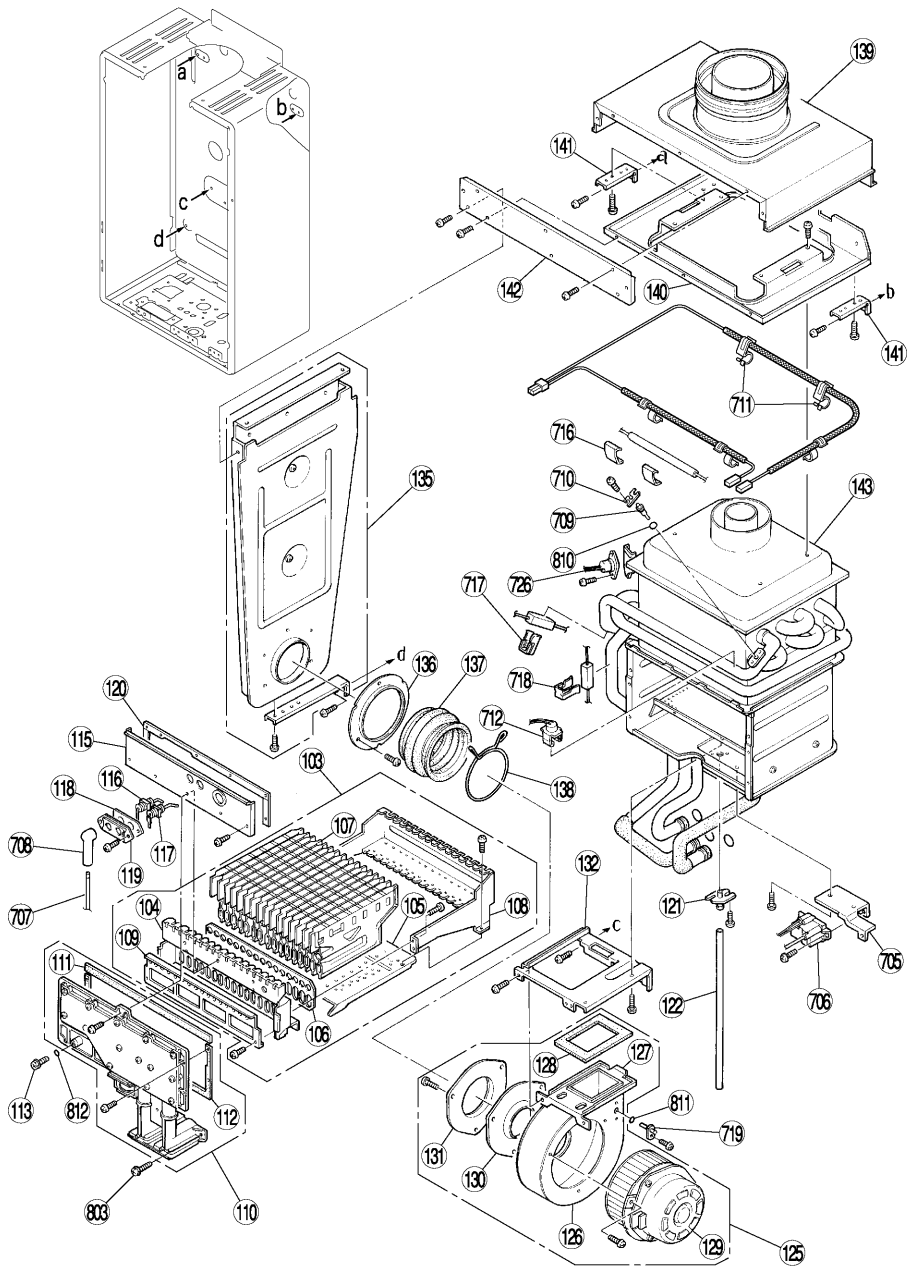

EXPLODED VIEW - CABINET

EXPLODED VIEW - INTERNALS

EXPLODED VIEW - INTERNALS

EXPLODED VIEW - ELECTRICAL

PARTS LIST

Number	Description	Part Number	Quantity		Number	Description	Part Number	Quantity		Number	Description	Part Number	Quantity	
			V2532FFUD/FFUCD	V2520FFUD/FFUCD				V2532FFUD/FFUCD	V2520FFUD/FFUCD				V2532FFUD/FFUCD	V2520FFUD/FFUCD
001	Casing Assembly (Residential model)	U245-3150-1	1	1	130	Bell Mouth	U245-558	1	1	719	Inlet Air Thermistor	BH50-730-2	1	1
001	Casing Assembly (Commercial model)	U245-3150-2	1	1	131	Bellows Connecting Bracket/Intake Duct	U245-566	1	1	721	Fuse Harness	BU195-1630	1	1
002	Wall Fitting Bracket-11 (Residential model)	U242-111-11	1	1	132	Combustion Chamber Bracket	U245-255	1	1	722	100V Harness	U245-601	1	1
002	Wall Fitting Bracket-9 (Commercial model)	U242-111-9	1	1	135	Air Inlet Box Assembly	U245-400	1	1	723	Solenoid Valve Harness	U245-602	1	1
003	Rubber Bushing	CF79-41020-A	1	1	136	Bellows Connecting Bracket/Fan	U245-408	1	1	724	Sensor Harness	U245-603-6	1	-
004	Connection Reinforcement Panel	U245-3160	1	1	137	Bellows	U245-409	1	1	724	Sensor Harness	U245-603-9	-	1
005	Heat Protection Plate	U245-107	1	1	138	Bellows Clamping Ring	U245-567	1	1	725	Thermal Fuse Harness	U245-3190	1	1
006	Front Panel (Residential model)	U245-3110-3	1	1	139	Air Inlet Box Assembly	U245-410	1	1	726	Mold-Type Over Heat Switch	BU129-821-2	1	1
006	Front Panel (commercial model)	U245-3110-4	1	1	140	Exhaust Bracket	U245-434	1	1	727	Remote Controller Harness	U245-3173	1	1
007	Front Panel Packing	U245-3185-2	1	1	141	Exhaust Bracket Holder	U245-435	2	2	728	Power Surprise Cable	CP-90580	1	1
008	Front Panel Packing Side	U245-3185-1	2	2	142	Air Inlet Box Cover	U245-419	1	1	729	Remote Controller Cable	U245-3176	1	1
009	Remote Controller	MC-91-1US-S-FL	1	1	145	Heat Exchanger Complete Assembly	U245-690	1	-	800	Screw	ZIHD0510UK	8	8
010	Remote Controller Support Plate	U245-3134	1	1	145	Heat Exchanger Complete Assembly	U245-2240	-	1	801	Screw	CP-30580	4	4
011	Side Panel	U245-3121	2	2	400	Water Inlet (3/4"NPT)	H73-501-2	1	1	802	Washer	CF83-41430	4	4
012	Side Panel Cap	U245-3122	4	4	401	Water Flow Servo & Sensor Assembly	M8E-15	1	-	803	Screw	CP-21478-412	3	3
013	Quick Controller Connection	AH59-772	1	1	401	Water Flow Servo & Sensor Assembly	M8E-14	-	1	804	Screw	U217-449	1	1
014	Cable Seal Packing	AU169-126	1	1	402	Rectifier	M8D1-15	1	1	805	Screw	ZAA0408UK	3	2
015	Connection Support Clip	AH59-772	1	1	403	By-pass Servo Assembly	M6J-1-3	1	-	810	O-ring	M10B-2-4	2	2
100	Gas Control Assembly	C36E-41-S	1	1	404	Stop Bracket	AH69-310	2	-	811	O-ring	M10B-2-3	1	1
101	Screw	AU39-965	2	2	404	Stop Bracket	AU195-321	-	1	812	O-ring	M10B-13-4	1	1
102	Gas Connection (3/4"NPT)	CU195-1866	1	1	405	Plug Band	H73-512	1	1	813	O-ring	M10B-2-18	2	1
103	Burner Unit Assembly	H73-110	1	1	406	Water Filter Assembly	H98-511	1	1	814	O-ring	M10B-2-16	2	2
104	Burner Case Front	CH51-209	1	1	407	Filter Plug	H98-510	1	1	815	O-ring	M10B-2-14	2	1
105	Burner Case Bottom Panel	H73-112	1	1	408	Hot Water Outlet (3/4"NPT)	U245-865-3	1	1	816	O-ring	M10B-2-7	1	1
106	Packing	BH51-218	1	1	409	Stop Bracket	AU162-1876	1	1	817	O-ring	M10B-1-24	1	1
107	Lean and Rich Bunsen Burner Assembly	B3A7-1	16	16	410	Plug Band Small	AU103-413	1	1	818	Packing	C36E1-6	2	2
108	Burner Case Back Panel	CH51-221	1	1	411	Drain Valve	AU142-444	1	1	888	Owner's Manual	U245-3250	1	1
109	Damper	H73-115	1	1	412	Water Filter All Assembly	H98-510-S	1	1	-	Package Spec Sheet	PWB-261	1	1
110	Manifold Assembly -A (LPG)	U245-200-A	1	1	700	PCB	U245-500	1	-	-	Manual 3/4" gas control valve	BU195-1865	1	1
110	Manifold Assembly -B (Nat.G)	U245-200-B	1	1	700	PCB	U245-2260	-	1	-	Remote Controller (include)	MC-91-1US	1	1
111	Paking of Combustion Chamber	AU155-207-2	1	1	701	Surge Protector	BBF9-630	1	1	-	Deluxe Controller (optional)	MC-100V-1US	1	1
112	Lower Packing of Combustion Chamber	H73-214	1	1	702	PCB Cover-Side	U245-774	1	1	-	Deluxe Bathroom Controller (optional)	BC-100V-1US	1	1
113	Screw	C10D-5	1	1	703	PCB Cover-Front	BU168-707	1	1	-	Horizontal Discharge Adapter	50710327	-	-
114	Combustion Chamber Front Plate Assembly	U245-260	1	1	704	Transformer Assembly	ET-281	1	1	-	Wall Discharge Terminal (for wall thicknesses from 4" to 20")	50223098B	-	-
115	Combustion Chamber Front Plate	U245-261	1	1	705	PCB Bracket	U245-257	1	1	-	Vertical Discharge Adapter	224064	-	-
116	Electrode	H73-120	1	1	706	Ignitor	EI-189	1	1	-	Roof Discharge Terminal	184118	-	-
117	Flame Rod	AH41-216	1	1	707	High Tension Cord	BH38-710-240	1	1	-	Condensate Collector	224069	-	-
118	Electrode Packing	AH66-398	1	1	708	Electrode Sleeve	AU206-218	1	1	-	Roof Flashing - Flat Roof	146141	-	-
119	Electrode Holder	AH66-393	1	1	709	Thermistor	BH45-650	1	2	-	Roof Flashing - 1/12 to 6/12 Pitch	50171948	-	-
120	Upper Packing of Combustion Chamber	U245-262	1	1	710	Thermistor Clip Large	CP-90172	1	1	-	Roof Flashing - 6/12 to 12/12 Pitch	50171960	-	-
121	Tube Joint	U242-312	1	1	711	Thermal Fuse Clip	U217-676	5	5	-	Roof Flashing - 12/12 to 16/12 Pitch	50171953	-	-
122	Pressure Tube	AU161-665-C	1	1	712	Frost Sensing Switch	U242-511	1	1	-	10" Pipe Extension	224051	-	-
125	Blower Motor All Assembly	U245-550	1	1	713	120V Anti-Frost Heater Assembly	U245-620	1	1	-	19.5" Pipe Extension	224052	-	-
126	Fan casing Assembly	U245-555	1	1	714	Heater Connecting Harness	U245-621	1	1	-	39" Pipe Extension	224053	-	-
127	Fan Connecting Bracket	BH29-606	1	1	715	120V Valve Heater Assembly	U245-622	1	1	-	90 Degree Vent Pipe Elbow	224063	-	-
128	Fan Connecting Packing	AU183-562	1	1	716	Anti-Frost Heater Clip	CF29-742	2	2	-	45 Degree Vent Pipe Elbow	224050	-	-
129	Blower Motor	U245-560	1	1	717	Anti-Frost Heater Clip A	AU111-653	1	1	-	Vent Pipe Clamp	169044	-	-
					718	Anti-Frost Heater Clip	AU100-721	1	1					