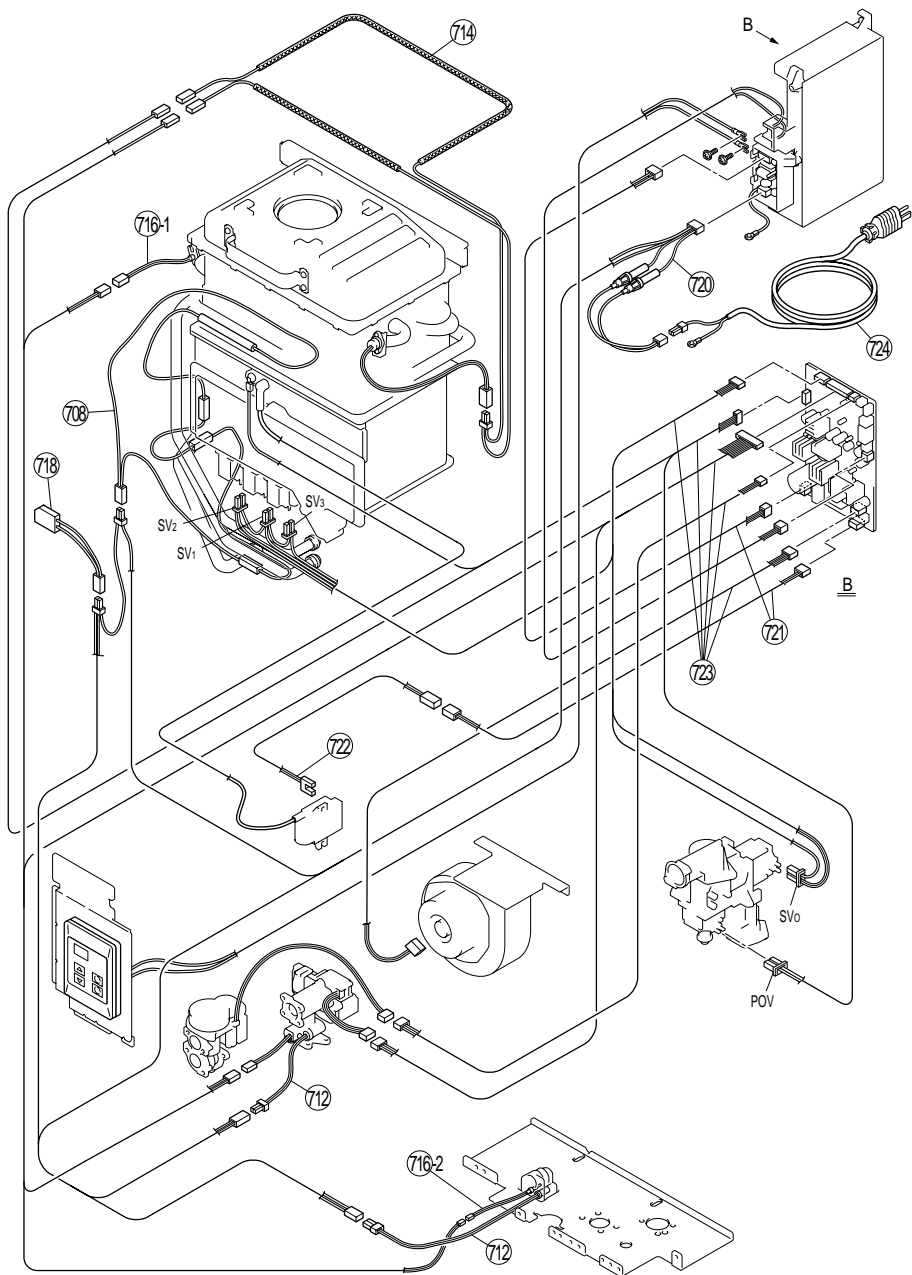

## PARTS LIST

Number	Description	Part Number	Quantity		Number	Description	Part Number	Quantity		Number	Description	Part Number	Quantity	
			V3237FFU	V3237FFUC				V3237FFU	V3237FFUC				V3237FFU	V3237FFUC
001	Casing Assembly (Residential model)	U273-100	1	-	123	Upper Combustion Chamber Packing	U211-264	1	1	715	Thermal Fuse Clip	CP-80531	9	9
001	Casing Assembly (Commercial model)	U273-100-2	-	1	124	Lower Combustion Chamber Packing	U211-268	1	1	716	Thermistor	H111-650	2	2
002	Heat Protection Plate	H73-065	1	1	125	Heat Exchanger Complete Assembly	U273-270-C	1	1	717	Thermistor Clip	CP-90172	1	1
004	Front Panel Assembly (Residential model)	U273-120	1	-	131	Flue Outlet Vent Packing	BH29-486-C	1	1	718	Frost Sensing Switch	H73-750	1	1
004	Front Panel Assembly (Commercial model)	U273-120-2	-	1	132	Flue Outlet Vent Assembly	U273-260	1	1	720	Fuse Harness	U273-370-2	1	1
005	Remote Controller Packing	U273-123	1	1	133	ø100 Packing	BH37-323	2	2	721	Power Supply Harness	U273-371	1	1
007	Wall Fitting Bracket (Residential model)	U273-110	2	-	150	Blower Motor	U250-565	1	1	722	Ignitor Harness	U273-372	1	1
007	Wall Fitting Bracket (Commercial model)	U273-110-2	-	2	151	Fan Casing Assembly	U218-565	1	1	723	Sensor Harness	U273-375	1	1
010	Front Panel Packing-Top	BU195-167	2	2	153	Fan Connecting Bracket	U273-335	1	1	724	Power Code	CP-90580	1	1
011	Front Panel Packing-Side	AU103-106	2	2	154	Fan Connecting Packing	U211-552	1	1	725	Remote Controller (White)	MC-91-1US-S	1	-
012	Connection Reinforcement Panel	U273-115	1	1	155	ø39 Bell Mouth	BH51-611	1	1	725	Remote Controller (Silver)	MC-91-1US-W	-	1
013	Bag for Installation Manual	CP-80736	1	1	400	Water Inlet (3/4"NPT)	H73-501-2	1	1	726	Remote Controller Bracket	U273-121	1	1
014	Seal Packing	AU105-113	1	1	401	Plug Band	U250-631	1	1	800	Screw	CP-30580	4	4
015	Rubber Bushing	U245-125	1	1	402	Water Filter Assembly	H98-510-S	1	1	801	Washer	AU33-184	4	4
017	Rubber Bushing	CF79-41020-A	1	1	403	Filter Plug	H98-510	1	1	802	Screw	ZBD0508UD	2	2
018	Reinforcement Plate	U273-113	1	1	404	Water Filter All Assembly	H98-511	1	1	803	Washer	AU48-174	7	7
019	Air Intake Vent	BH67-320-2	1	1	405	Water Flow Servo & Sensor Assembly	M8E-15-2	1	1	804	Screw	ZFDB0408UD	10	10
020	ø100 Seal Plate	U273-111	1	1	406	Rectifier	M8D1-15	1	1	805	Screw	ZIHD0510UK	8	8
021	Duct Bracket	U273-103	2	2	407	Bypass-Servo Assembly	M6J-1-4	1	1	806	Screw	CP-80452	1	1
022	Fan Rectifier	U273-130	1	1	408	Stop Bracket	AH69-310	2	2	807	Screw	ZFDB0412SZ	5	5
100	Gas Connection (3/4"NPT)	CU195-1866	1	1	409	Water Flow Servo Cover	H112-508	1	1	808	Screw	CP-30627-412	2	2
101	Screw	AU39-965	2	2	410	Hot Water Outlet (3/4"NPT)	U273-320	1	1	809	Screw	CP-20883-408UK	3	3
102	Gas Control Assembly	C36Q-7-AS	1	1	411	Plug Band	AU103-413	1	1	810	Screw	U217-449	1	1
103	Manifold Assembly-A (LPG)	U273-200-A	1	1	412	Drain Valve	AU142-444	1	1	811	O-ring	M10B-1-24	1	1
103	Manifold Assembly-B (Nat.G)	U273-200-B	1	1	413	Stop Bracket	U211-322	1	1	812	O-ring	M10B-2-18	3	3
104	Burner Unit Assembly	U273-240	1	1	700	PCB	U273-350-A	1	1	813	O-ring	M10B-2-16	1	1
105	Damper	U273-235	1	1	701	Surge Protector	U250-1602-2	1	1	814	O-ring	M10B-2-14	2	2
107	Burner Case Bottom Plate	U211-260	1	1	702	PCB Cover-Front	U273-355-US	1	1	815	O-ring	M10B-2-7	1	1
108	Burner Case Front	U211-259	1	1	703	PCB Cover-Side	U273-354	1	1	816	O-ring	M10B-2-4	2	2
109	Packing	U211-263	1	1	704	Ignitor Bracket	U273-225	1	1	817	Packing	C36F8-1	1	1
110	Lean and Rich Bunsen Burner Assembly	B3A7-1	22	22	705	Ignitor	EI-144	1	1	820	Screw	ZAA3.520TK	2	2
111	Burner Case Back Panel	U211-261	1	1	706	High Tension Code	BH38-710-240	1	1	821	Screw	ZQAA0512UK	1	1
113	Combustion Chamber Front Plate	U211-266-2	1	1	707	Ignitor Cover	U273-226	1	1	822	Screw	ZQAA0514UK	4	4
114	Combustion Chamber Front Plate Packing	U211-267	1	1	708	120V Anti Frost Heater Assembly	U273-382	1	1	823	Screw	ZQAA0508UK	2	2
115	Electrode	H73-120	1	1	709	Anti Frost Heater Clip	CF29-742	2	2	824	Screw	ZBA0512UK	3	3
116	Flame Rod	U250-295	1	1	710	Anti Frost Heater Clip	AU100-721	2	2	888	Operation/Instruction Manual	U273-430	1	1
117	Electrode Packing	AH66-398	1	1	711	Anti Frost Heater Clip	AU124-618	1	1	889	Installation Manual	U273-434	1	1
118	Electrode Holder	AH66-393	1	1	712	120V Valve Heater Assembly	U273-381	2	2	-	Package Spec Sheet	PWB371	1	1
121	Electrode Sleeve	AU206-218	1	1	713	Mold Type Over Heat Switch	BU129-821-2	1	1	-	Manual 3/4" Gas Control Valve	BU195-1865	1	1
122	Solenoid Valve Cover	U211-1027	1	1	714	Thermal Fuse Harness	U273-376	1	1	-	Deluxe Controller (Optional)	MC-100V-1US	1	1
										-	Deluxe Bathroom Controller (Optional)	BC-100V-1US	1	1