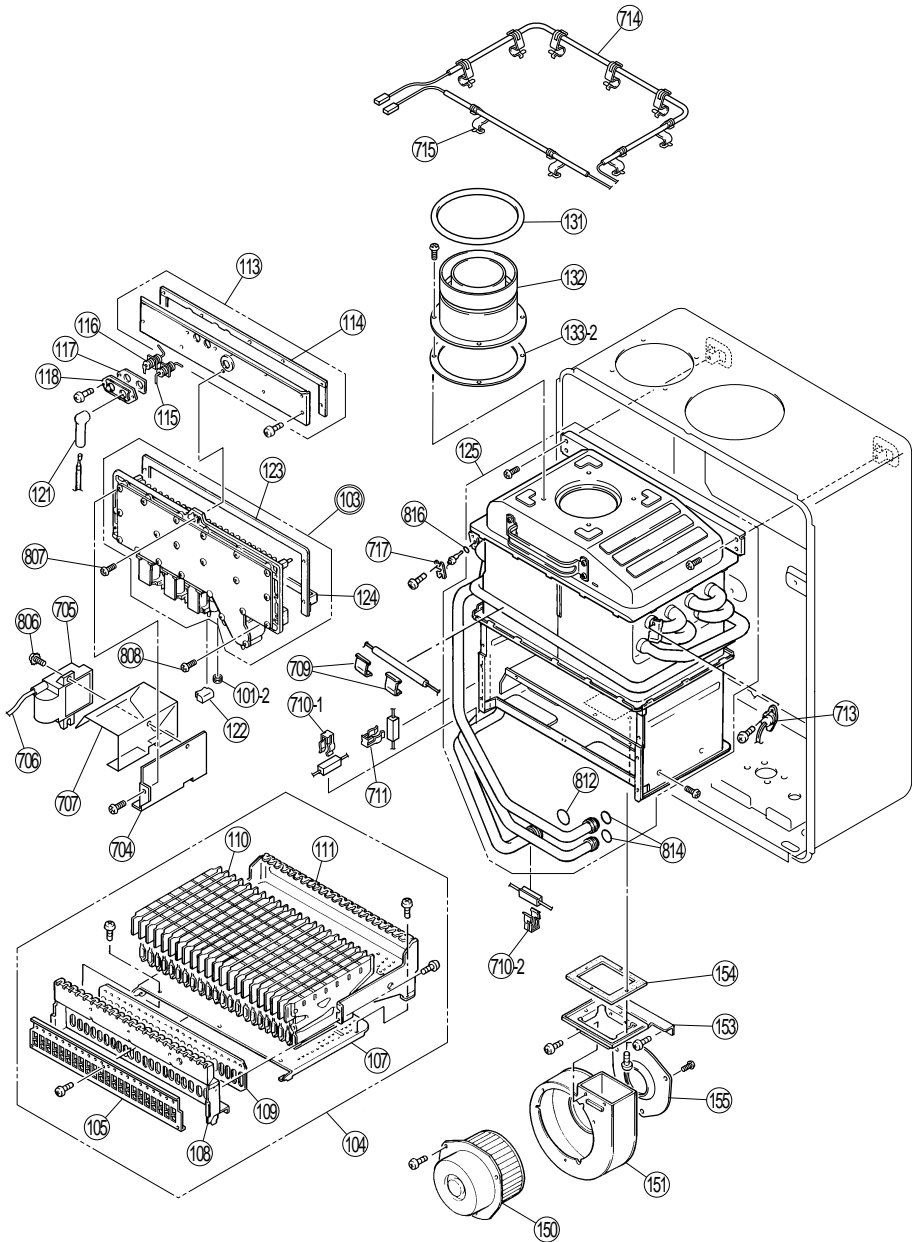

EXPLODED VIEW - INTERNALS