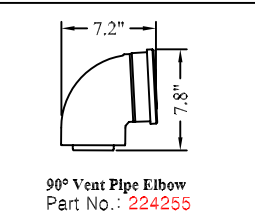

90° Vent Pipe Elbow
Part No.: 224255