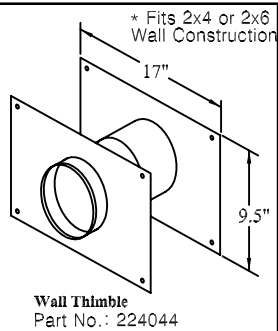

Roof Discharge Terminal
Part No.: 184127

90° Vent Pipe Elbow
Part No.: 224255

45° Vent Pipe Elbow
Part No.: 224250

Condensate Collector
Part No.: 224245

Vertical Discharge Adapter
Part No.: 224240

Additional Accessories