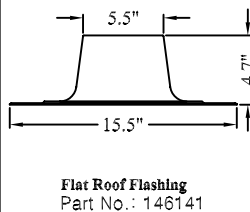

Flat Roof Flashing
Part No.: 146141

* Included with Roof Discharge Terminals

Vent Pipe Clamp
Part No.: 169044