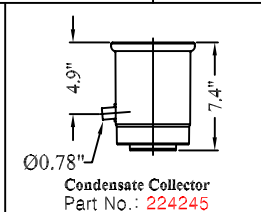

Condensate Collector
Part No.: 224245