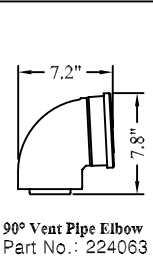

(Part No.: STD-KIT C)

Horizontal Discharge Adapter
Part No.: 50710327

Wall Discharge Terminal
Part No.: 50223098B-2

Rubber Wall Plate
Part No.: 710342 (white)
Part No.: 710602 (black)

90° Vent Pipe Elbow
Part No.: 224063