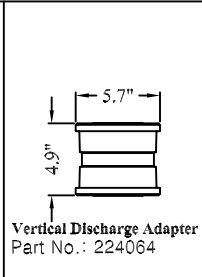

Vertical Discharge Adapter
Part No.: 224064

Vent Pipe Extension

Length "L"	Part Number
10"	224051
19.5"	224052
39"	224053

Metal Vent Components

Standard Vent Discharge Kit

(Part No.: 223156)