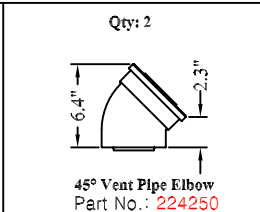

45° Vent Pipe Elbow
Part No.: 224250