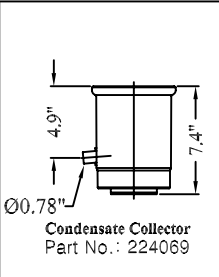

(Part No.: STD-KIT C)

Horizontal Discharge Adapter
Part No.: 50710327

Wall Discharge Terminal
Part No.: 50223098B-2

Rubber Wall Plate
Part No.: 710342 (white)
Part No.: 710602 (black)

90° Vent Pipe Elbow
Part No.: 224063

45° Vent Pipe Elbow
Part No.: 224050

Condensate Collector
Part No.: 224069

Vertical Discharge Adapter
Part No.: 224064

Vent Pipe Extension

Length "L"	Part Number
10"	224051
19.5"	224052
39"	224053

Metal Vent Components