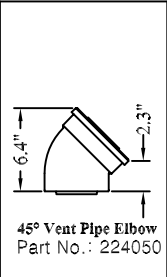

(Part No.: STD-KIT C)

Horizontal Discharge Adapter
Part No.: 50710327

Wall Discharge Terminal
Part No.: 50223098B-2

Rubber Wall Plate
Part No.: 710342 (white)
Part No.: 710602 (black)

90° Vent Pipe Elbow
Part No.: 224063

45° Vent Pipe Elbow
Part No.: 224050

Condensate Collector
Part No.: 224069

Vertical Discharge Adapter
Part No.: 224064

Vent Pipe Extension

Length "L"	Part Number
10"	224051
19.5"	224052
39"	224053

Metal Vent Components