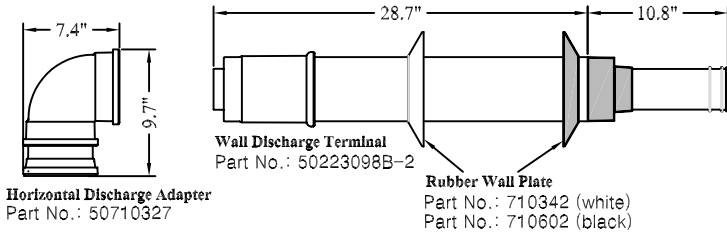

(Part No.: STD-KIT C)

Horizontal Discharge Adapter
Part No.: 50710327

Wall Discharge Terminal
Part No.: 50223098B-2

Rubber Wall Plate
Part No.: 710342 (white)
Part No.: 710602 (black)

90° Vent Pipe Elbow
Part No.: 224063