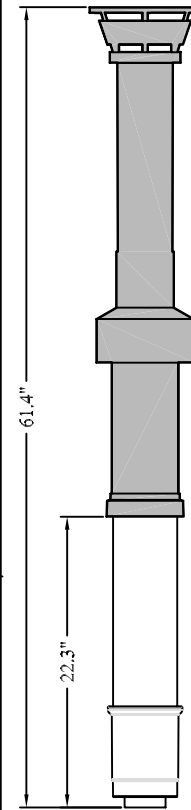

Plastic Vent Components

Standard Vent Discharge Kit

(Part No.: STD-KIT-S)

Roof Discharge Terminal
Part No.: 184118-S

Roof Discharge Terminal
(Cold Climate)
Part No.: 184119

Standard Vent Discharge Kit C (Cold Climate)

(Part No.: STD-KIT C)

Horizontal Discharge Adapter
Part No.: 50710327

Wall Discharge Terminal
Part No.: 50223098B-2

Rubber Wall Plate
Part No.: 710342 (white)
Part No.: 710602 (black)

90° Vent Pipe Elbow
Part No.: 224063

45° Vent Pipe Elbow
Part No.: 224050

Condensate Collector
Part No.: 224069

Vertical Discharge Adapter
Part No.: 224064

Vent Pipe Extension

Length "L"	Part Number
10"	224051
19.5"	224052
39"	224053

Metal Vent Components

Standard Vent Discharge Kit

(Part No.: 223156)

Horizontal Discharge Adapter
Part No.: 224257

Rubber Wall Plate
Part No.: 710342 (white)
Part No.: 710602 (black)

Vent Pipe Extension

Length "L"	Part Number
10"	224260
19.5"	224265
39"	224270