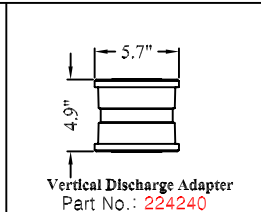

Roof Discharge Terminal
Part No.: 184127

90° Vent Pipe Elbow
Part No.: 224255

45° Vent Pipe Elbow
Part No.: 224250

Condensate Collector
Part No.: 224245

Vertical Discharge Adapter
Part No.: 224240

Additional Accessories