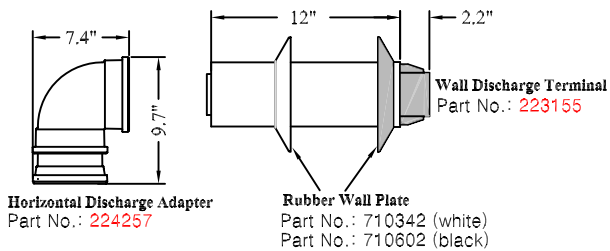

Horizontal Discharge Adapter
Part No.: 224257

Rubber Wall Plate
Part No.: 710342 (white)
Part No.: 710602 (black)

Vent Pipe Extension

Length "L"	Part Number
10"	224260
19.5"	224265
39"	224270

Roof Discharge Terminal
Part No.: 184127