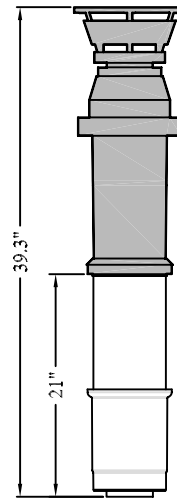

Plastic Vent Components

Standard Vent Discharge Kit

(Part No.: STD-KIT-S)

Roof Discharge Terminal
Part No.: 184118-S

Roof Discharge Terminal
(Cold Climate)
Part No.: 184119

Standard Vent Discharge Kit C (Cold Climate)

(Part No.: STD-KIT C)

Horizontal Discharge Adapter
Part No.: 50710327

Wall Discharge Terminal
Part No.: 50223098B-2

Rubber Wall Plate
Part No.: 710342 (white)
Part No.: 710602 (black)

90° Vent Pipe Elbow
Part No.: 224063

45° Vent Pipe Elbow
Part No.: 224050

Condensate Collector
Part No.: 224069

Vertical Discharge Adapter
Part No.: 224064

Vent Pipe Extension

Length "L"	Part Number
10"	224051
19.5"	224052
39"	224053

Metal Vent Components

Standard Vent Discharge Kit

(Part No.: 223156)

Horizontal Discharge Adapter
Part No.: 224257

Rubber Wall Plate
Part No.: 710342 (white)
Part No.: 710602 (black)

Vent Pipe Extension

Length "L"	Part Number
10"	224260
19.5"	224265
39"	224270