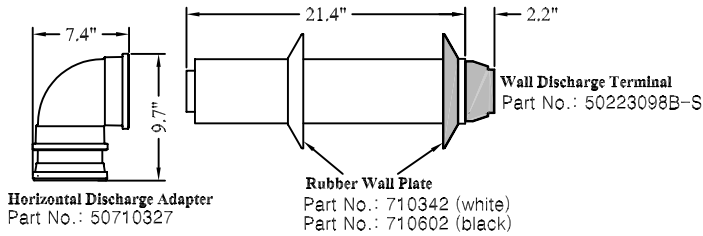

Plastic Vent Components

Standard Vent Discharge Kit

(Part No.: STD-KIT-S)