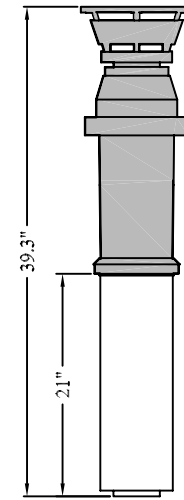

(Part No.: STD-KIT C)

Horizontal Discharge Adapter
Part No.: 50710327

Wall Discharge Terminal
Part No.: 50223098B-2

Rubber Wall Plate
Part No.: 710342 (white)
Part No.: 710602 (black)

90° Vent Pipe Elbow
Part No.: 224063

45° Vent Pipe Elbow
Part No.: 224050

Condensate Collector
Part No.: 224069

Vertical Discharge Adapter
Part No.: 224064

Vent Pipe Extension

Length "L"	Part Number
10"	224051
19.5"	224052
39"	224053

Metal Vent Components

Standard Vent Discharge Kit

(Part No.: 223156)

Horizontal Discharge Adapter
Part No.: 224257

Rubber Wall Plate
Part No.: 710342 (white)
Part No.: 710602 (black)

Vent Pipe Extension

Length "L"	Part Number
10"	224260
19.5"	224265
39"	224270

Roof Discharge Terminal
Part No.: 184127

90° Vent Pipe Elbow
Part No.: 224255

45° Vent Pipe Elbow
Part No.: 224250

Condensate Collector
Part No.: 224245

Vertical Discharge Adapter
Part No.: 224240

Additional Accessories