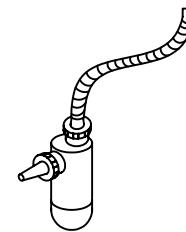

45° Vent Pipe Elbow
Part No.: 224050

Condensate Collector
Part No.: 224069

Vertical Discharge Adapter
Part No.: 224064

Vent Pipe Extension

Length "L"	Part Number
10"	224051
19.5"	224052
39"	224053

Metal Vent Components

Roof Discharge Terminal
Part No.: 184127

90° Vent Pipe Elbow
Part No.: 224255

45° Vent Pipe Elbow
Part No.: 224250

Condensate Collector
Part No.: 224245

Vertical Discharge Adapter
Part No.: 224240

Additional Accessories

Wall Thimble
Part No.: 224044

Roof Flashing

Roof Pitch	Part Number
1/12 to 6/12	50171949
6/12 to 12/12	50171961
8/12 to 16/12	50171954

Flat Roof Flashing
Part No.: 146141

* Included with Roof Discharge Terminals

Vent Pipe Clamp
Part No.: 169044

Condensate Trap
Part No.: 222050