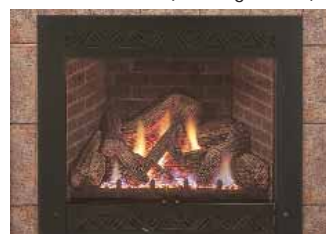

Nantucket Decorative Arched Front (Vintage Iron) and Fire Screen Doors (Vintage Iron)

Nantucket Decorative Arched Front (Black)

Nantucket Decorative Arched Front (Textured Black)

Nantucket Decorative Arched Front (Brushed Pewter) and Fire Screen Doors (Brushed Pewter)