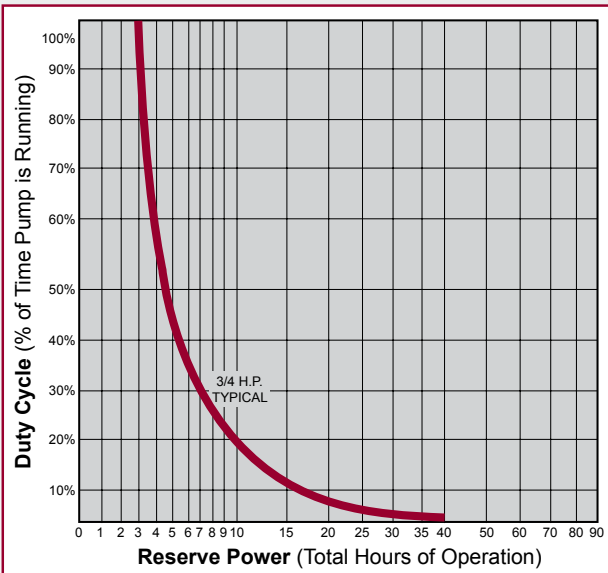

Sumpro Performance

Pump Performance