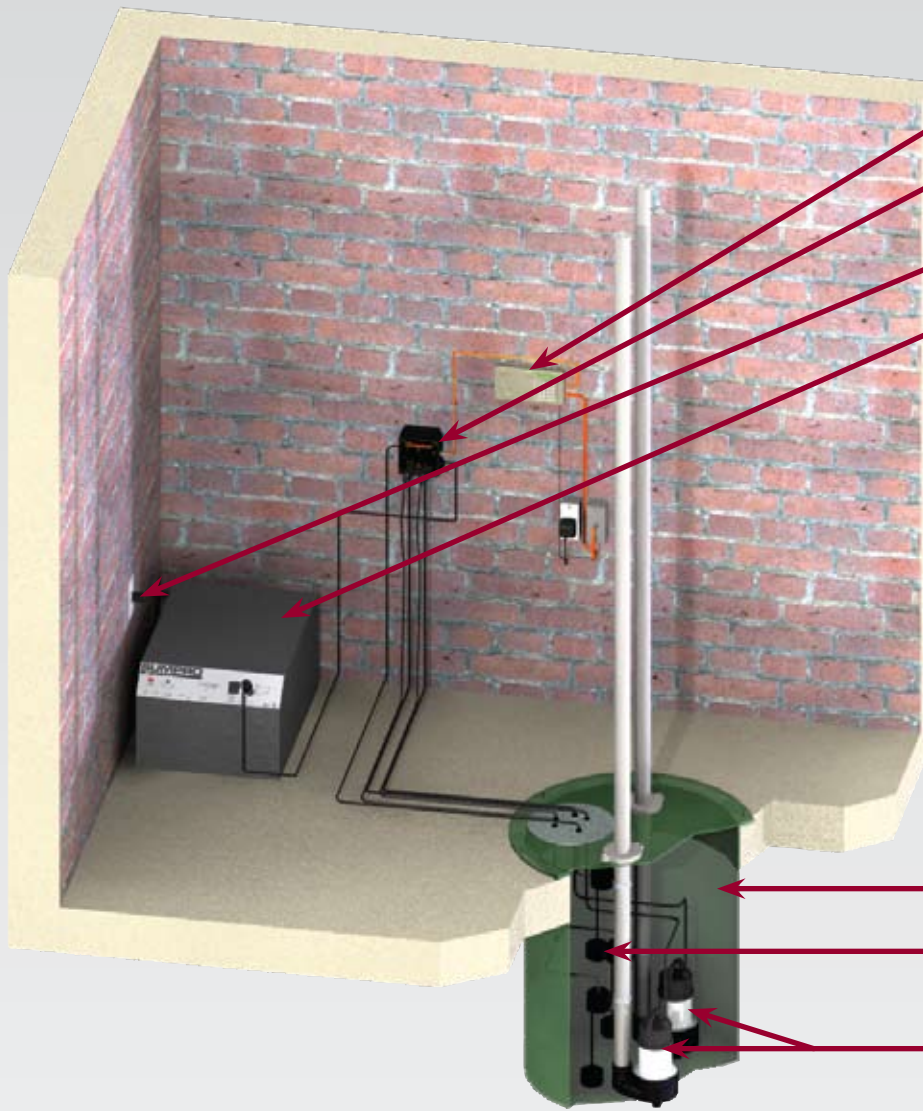

SUMPRO[®]

PLATINUM

Overview

The Sumpro Platinum is the ultimate in innovative flood protection. The Platinum Series incorporates two 3/4 HP heavy-duty pumps, a fully automatic auxiliary power supply, a PumpGuard Plus™ duplex pump controller and high water alarm with an optional dialer that will call up to nine different numbers alerting you to a flood emergency.

*Dual
Heavy-Duty
3/4 HP AC Pumps*

The Muscle

The Sumpro Platinum series incorporates two 3/4 HP pumps capable of pumping 84 gallons of water per minute each, at 10' of lift. The pump is ideal for use in heavy-duty sump and utility applications. Other features include an oil-cooled motor, an adjustable vertical switch and unique compact design.

The Eyes

The PumpGuard Plus™ is a state-of-the-art high water alarm and pump alternator. You will never worry about a bad pump again because the PumpGuard Plus alternates between the two pumps, each cycle, ensuring proper operation and wear. If a pump should fail, the PumpGuard Plus' override/alarm switch sounds the alarm, alerting you to the problem and then automatically activates the next pump in sequence, keeping your basement dry! Combine your PumpGuard Plus with an optional dialer for remote alert and never worry about flooding again!

*PumpGuard Plus™
Control System shown
with optional phone dialer*

The Pumping World's One Stop Shop!

Typical Installation

- OPTIONAL DIALER
- PUMPGUARD PLUS ALTERNATOR SYSTEM
- 115 VAC OUTLET
- SUMPRO UNIT