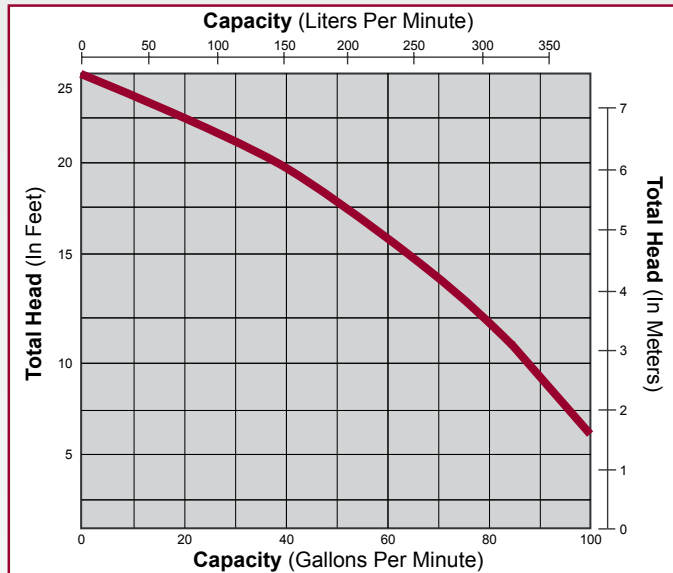

Sumpro Performance

Pump Performance