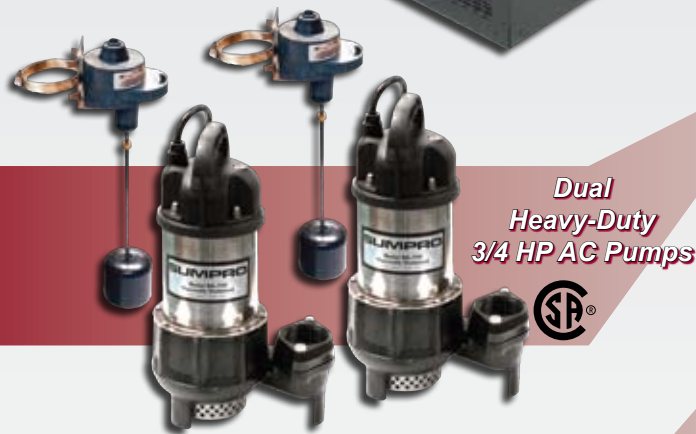

SUMPRO[®]

PLATINUM

Overview

The Sumpro Platinum is the ultimate in innovative flood protection. The Platinum Series incorporates two 3/4 HP heavy-duty pumps, a fully automatic auxiliary power supply, a PumpGuard Plus™ duplex pump controller and high water alarm with an optional dialer that will call up to nine different numbers alerting you to a flood emergency.

Patent #5,508,905

The Brains

Sumpro™ is a fully automatic auxiliary power source that takes DC battery power and converts it into 115 VAC power to run the pumps when standard power fails or is not available. The Sumpro™ uses a high efficiency charging system to manage and control the charging function. During a power emergency, the Sumpro™ will power your pumps with two maintenance-free batteries, keeping your pumps running and your basement dry between 15 and 20 hours on average. By adding extra batteries, you can double or triple the run time.

*Dual
Heavy-Duty
3/4 HP AC Pumps*

The Muscle

The Sumpro Platinum series incorporates two 3/4 HP pumps capable of pumping 84 gallons of water per minute each, at 10' of lift. The pump is ideal for use in heavy-duty sump and utility applications. Other features include an oil-cooled motor, an adjustable vertical switch and unique compact design.

The Eyes

The PumpGuard Plus™ is a state-of-the-art high water alarm and pump alternator. You will never worry about a bad pump again because the PumpGuard Plus alternates between the two pumps, each cycle, ensuring proper operation and wear. If a pump should fail, the PumpGuard Plus' override/alarm switch sounds the alarm, alerting you to the problem and then automatically activates the next pump in sequence, keeping your basement dry! Combine your PumpGuard Plus with an optional dialer for remote alert and never worry about flooding again!