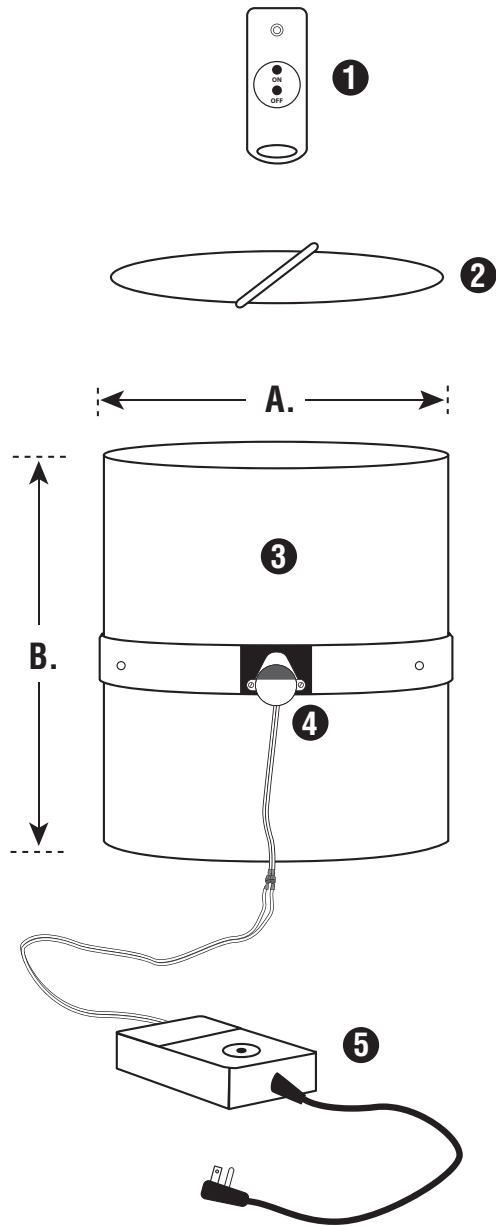

# NATURAL LIGHT REMOTE CONTROLLED DIMMER

*Turn off your Tubular Skylight with a push of a button!*

**NEW!**

*Natural Light is proud to unveil its newest product; the remote controlled dimmer. The dimmer allows you to adjust the amount of daylight entering a room with an easy-to-use remote control. It fits the 10", 13" and 21" tubular skylight models. Perfect for any room that may need to be darkened during the day including bedrooms, media rooms and conference rooms. The dimmer comes fully assembled and is easy to install.*

## REMOTE CONTROLLED DIMMER

**NOTE:** Exploded view of Dimmer Kit is for illustrative purposes only. Unit comes assembled.

1. Remote Control
2. Rotating Reflective Dimmer Panel
3. Light Pipe
4. 120 Volt, Low RPM Custom Motor
5. Remote Activated Control Box

## DIMMER DIMENSIONS:

MODEL	A.	B.
10" Dimmer Kit	10"	12"
13" Dimmer Kit	13"	13.625"
21" Dimmer Kit	21"	24"