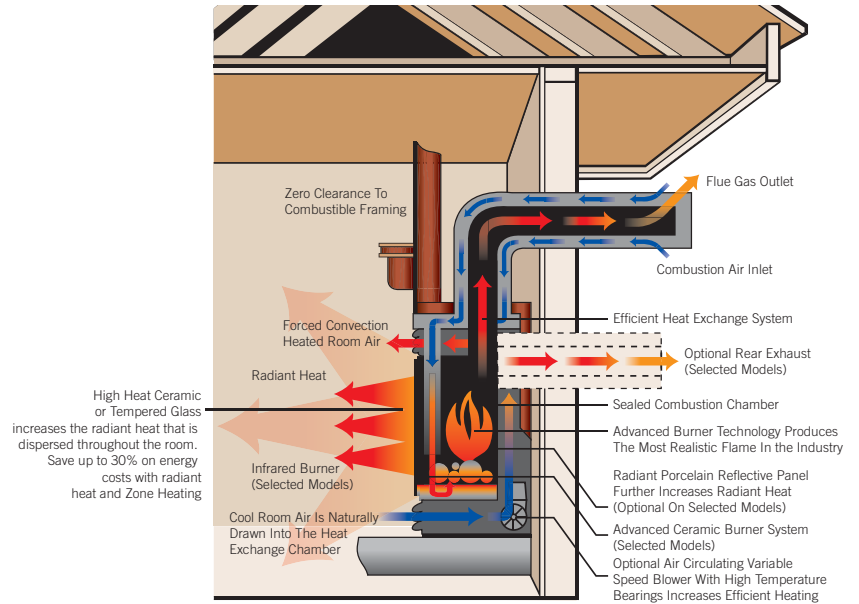

Napoleon's Direct Vent Technology

Convenient, Clean, Reliable Heating Source

With over 30 years of research and development, Napoleon® Fireplaces have perfected direct vent technology to offer you a fireplace, stove or insert that easily fits into your lifestyle.

With Napoleon's direct vent technology, you can design and install your fireplace in unique locations where it wasn't possible before with traditional masonry fireplaces. Even your basement can be transformed into a warm, inviting oasis for your family and friends to enjoy.

Whether you are renovating, building or replacing an inefficient fireplace product, Napoleon® helps guide you in the right direction to find the product that's right for you and your home. Napoleon® Fireplaces are a smart investment that will bring many years of affordable luxury to you and your family.