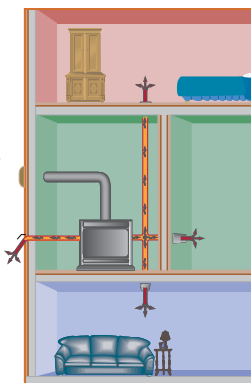

Heating Flexibility

Hot Air Distribution Kit

With the hot air distribution kit and its independent fan control, you are offered a choice of distributing a portion of the heat generated from your fireplace to other rooms, adding to your overall home comfort ...