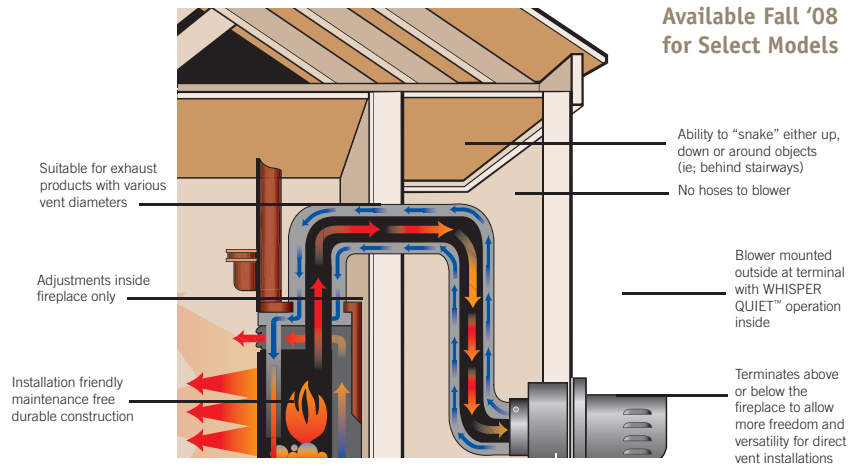

Direct Vent Power Venting System

Freedom and Versatility

Napoleon's power venting system allows more freedom and versatility for direct vent installations. The option of having the termination above or below the fireplace, along with the ability to "snake" either up or down, allows installation when the desired fireplace location is a great distance away from an outside wall. The blower that pulls the burned gases from the fireplace is mounted outside at the terminal which provides WHISPER QUIET™ operation inside the home.