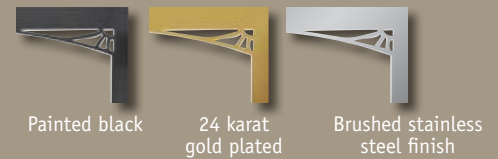

Bay front shown with painted black Heritage ornamental insets and fully operational safety fire screen for that masonry look and feel. Cast iron surround shown in painted black.

Decorative Accessories

See page 22 for full finishing options

Louvers

Ornamental Insets

Trims

Cast Iron Surround

Doors

Decorative Panels

Radiant Porcelain Reflective Panels echo flames throughout the firebox

Sandstone Herringbone Panels

Sandstone Brick Panels

Old Town Red™ Brick Panels

Ornamental Face Plates

Hammertone pewter

Hammertone copper

Designed for marble/tile backing or flush wall installation. Available in painted black.

Complete with operable safety screen doors. Available in painted black, hammertone copper and hammertone pewter.