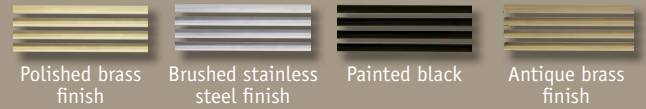

Decorative Accessories

See page 22 for full finishing options

Louvers

Ornamental Insets

Trims

Cast Iron Surround

Doors

Decorative Panels

Ornamental Face Plates

Designed for marble/tile backing or flush wall installation. Available in painted black.

Complete with operable safety screen doors. Available in painted black, hammertone copper and hammertone pewter.

Andirons

Remote Controls

Model	BTU'S (Input)	Venting	Height		Front Width		Depth		Glass Size	
			Actual	Framing	Actual	Framing	Actual	Framing	Height	Width
GD70	35,000	Top	36"	41 5/8"	37 1/4"	37 3/4"	18"	18 1/4"	23"	31 3/4"

Model	Glass Type	Efficiencies			Blower	Mobile Home Certified
		EnerGuide	AFUE	Steady State		
GD70	Ceramic	53.6%	65%	81%	Standard	Yes