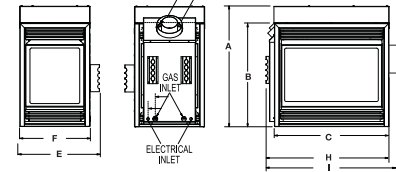

Multi Sided

	A	B	C	D	E	F	G	H	I	J	K	L	M	N
GD19	34 1/8"	-	21 3/4"	10 7/8"	13"	12"	6 7/8"	-	9"	4"	7"	23"	33 1/2"	22 1/4"
GD33	35 1/4"	29 5/8"	34 1/4"	17 1/8"	13 1/4"	13"	-	-	17"	4"	7"	33 1/4"	47"	34 3/4"
BGD33	33 1/4"	29 5/8"	34 1/4"	16 9/16"	13 1/4"	13"	-	-	17"	4"	7"	33 1/4"	47"	33 5/8"
GD34	33 1/8"	29 5/8"	34 1/4"	17 1/8"	13 1/4"	13"	6 3/4"	15"	17"	4"	7"	33 1/4"	47"	34 3/4"
BGD34	33 1/8"	29 5/8"	34 1/4"	17 1/8"	13 1/4"	13"	6 3/4"	15"	17"	4"	7"	33 1/4"	47"	34 3/4"
HD35	41"	38"	35 1/4"	17 9/16"	20 1/2"	20"	10 5/16"	-	23"	4"	7"	43 1/2"	61 1/2"	35 3/4"
GD36	38 3/4"	33"	37 1/4"	18 5/8"	15"	14 1/4"	7 1/2"	-	27"	4"	7"	36 3/4"	52"	37 3/4"
BGD36	35 1/2"	32 3/8"	36"	18"	15"	14 1/4"	7 7/16"	-	27"	4"	7"	36 3/4"	52"	36 1/2"
B36DF	35 1/2"	32 3/8"	36"	18"	21"	20"	16 5/8"	-	26 1/4"	5"	8"	48"	67 1/2"	37 3/4"
BGD36CF	38 1/2"	34"	40"	20"	17"	15"	10"	-	27"	4"	7"	41 3/8"	59"	40 1/2"
BGD42	38 1/2"	35 1/2"	42"	21"	22"	20"	17 7/16"	-	16 1/2"	5"	8"	41"	58"	42 1/2"
BGD42CF	41 1/2"	37"	46"	23"	25"	23"	17 7/16"	-	20 1/2"	5"	8"	45"	64"	46 1/2"
BGD48	46"	40"	48"	24"	22"	20"	19 3/16"	-	32 3/8"	5"	8"	51 1/2"	76 11/16"	48 1/2"
BGD40 Corner	37 3/4"	32 1/2"	36"	-	25 1/8"	22 1/8"	-	38 1/2"	-	5"	8"	-	-	-
BGD40 See Thru	37 3/4"	32 1/2"	36"	-	-	22 1/8"	-	38 1/2"	40 5/8"	5"	8"	-	-	-
BGD40 Peninsula	37 3/4"	32 1/2"	36"	-	-	22 1/8"	-	38 1/2"	-	5"	8"	-	-	-
GD70	41 1/2"	36"	37 1/4"	18 5/8"	18"	16"	11 1/4"	-	24"	4"	7"	40 1/8"	56 3/4"	37 3/4"