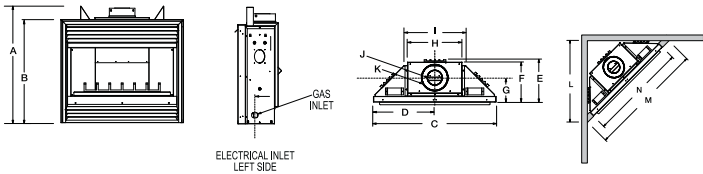

Fireplace Dimensions