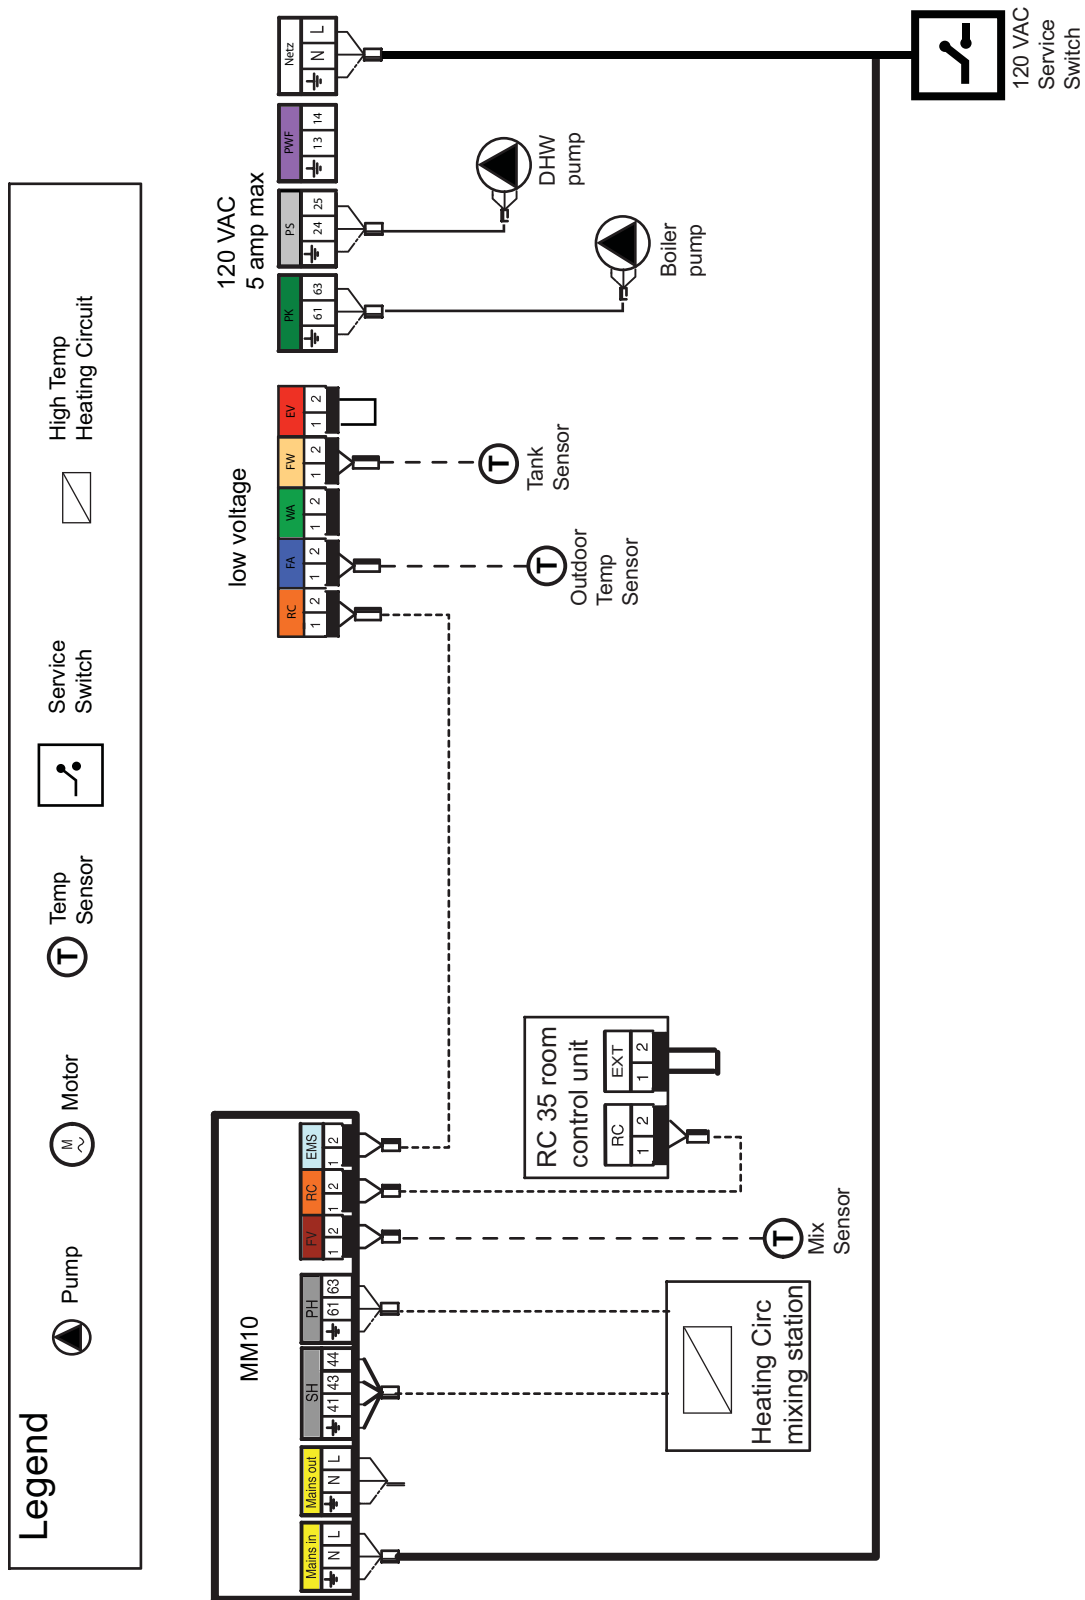

3 available modules for added functionality:

	MM10	WM10	SM10
Description	Mixing module	Low loss header module	Solar DHW module
Input 1	temperature sensor FV	low loss header sensor FK	collector sensor FSK
Input 2	N/A	N/A	bottom tank sensor FSS
Output 1	pump PH	pump PH	solar pump PSS
Output 2	120V mixing valve SH	N/A	N/A
Notes	Max. 3 MM10 per system: Future expandability with programmable room sensor RC20	Max. 1 WM10 per system	Max. 1 SM10 per system; Pump modulates 30 - 100% for best delta T.

2 GB142 with unmixed heating zone - piping diagram

3 GB142 with unmixed heating zone - wiring diagram

4 GB142 with 1 unmixed zone, 1 mixed zone and DHW - piping diagram

5 GB142 with 1 unmixed zone, 1 mixed zone and DHW - wiring diagram

6 GB142 with 2 mixed zones, 1 unmixed zone and DHW - piping diagram

7 GB142 with 2 mixed zones, 1 unmixed zone and DHW - wiring diagram

8 GB142 with 1 unmixed zone and solar DHW - piping diagram

9 GB142 with 1 unmixed zone and solar DHW - wiring diagram