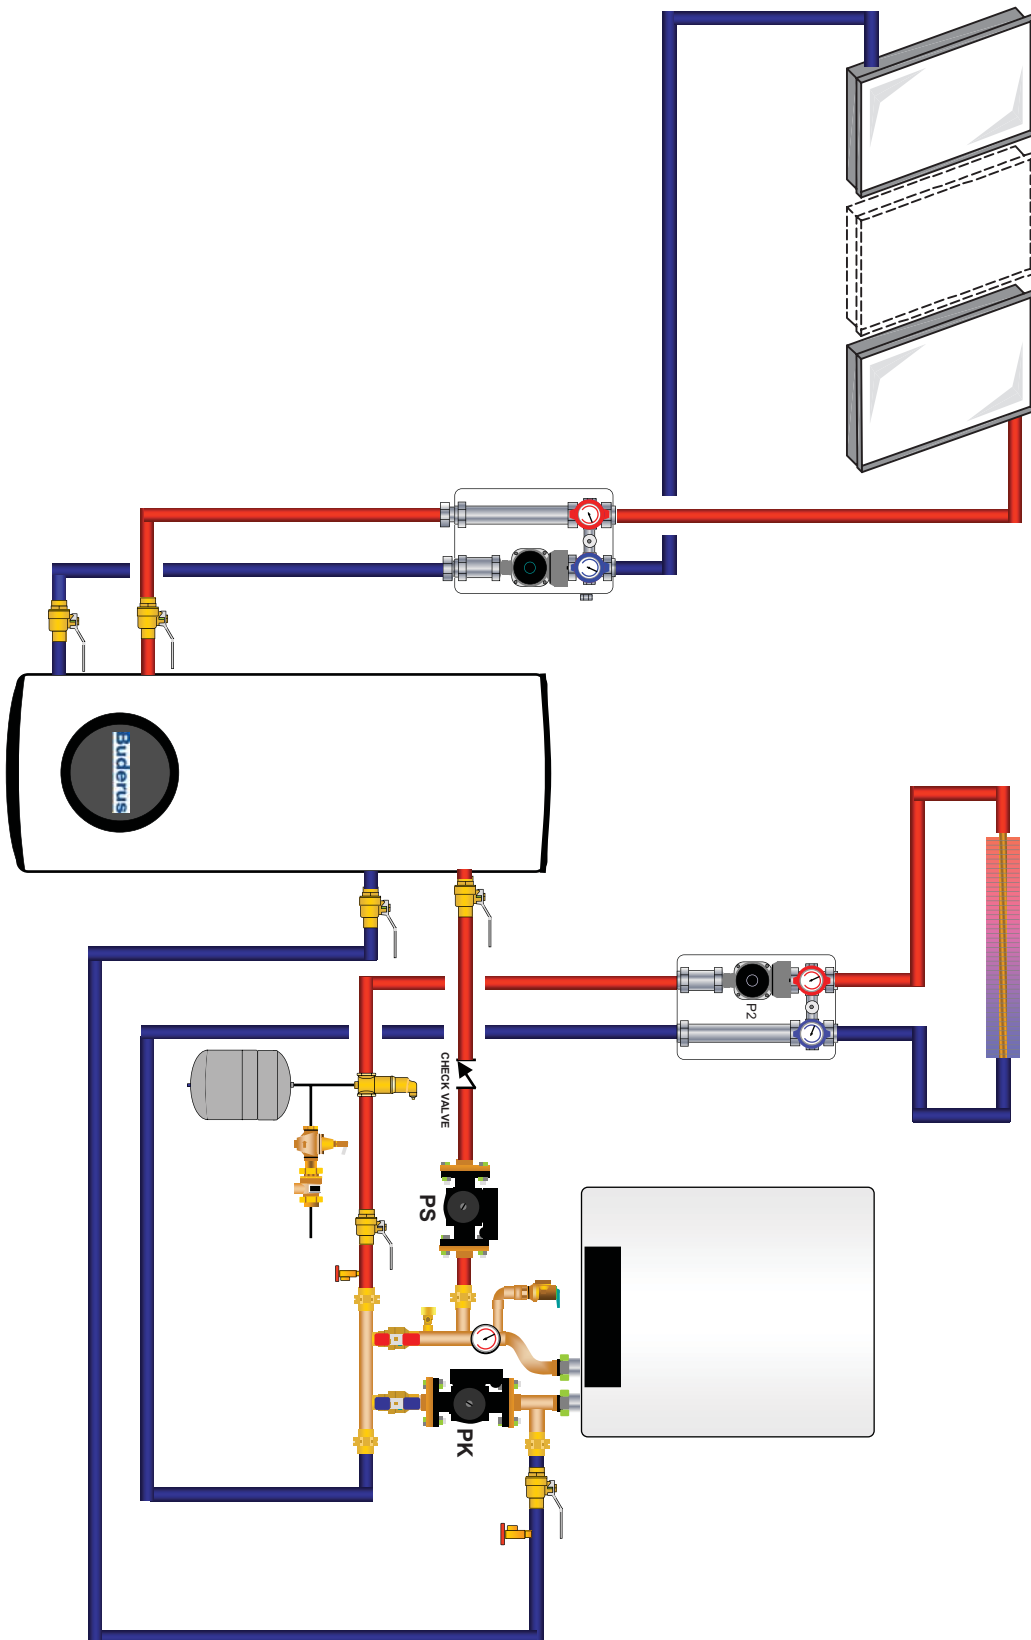

1 System Description

Room controller for Buderus EMS boilers

Features:

- Room reset
- Outdoor reset
- Room, zone, low loss header and solar control capability
- Graphic display and user interface
- System diagnosis
- Error code display
- Programmable thermostat.
- User level
- Service level
- Mounted in boiler
- Room sensor
- DHW priority.
- 4 independent heating zones

3 available modules for added functionality:

	MM10	WM10	SM10
Description	Mixing module	Low loss header module	Solar DHW module
Input 1	temperature sensor FV	low loss header sensor FK	collector sensor FSK
Input 2	N/A	N/A	bottom tank sensor FSS
Output 1	pump PH	pump PH	solar pump PSS
Output 2	120V mixing valve SH	N/A	N/A
Notes	Max. 3 MM10 per system: Future expandability with programmable room sensor RC20	Max. 1 WM10 per system	Max. 1 SM10 per system; Pump modulates 30 - 100% for best delta T.

2 GB142 with unmixed heating zone - piping diagram

3 GB142 with unmixed heating zone - wiring diagram

4 GB142 with 1 unmixed zone, 1 mixed zone and DHW - piping diagram

5 GB142 with 1 unmixed zone, 1 mixed zone and DHW - wiring diagram

6 GB142 with 2 mixed zones, 1 unmixed zone and DHW - piping diagram

7 GB142 with 2 mixed zones, 1 unmixed zone and DHW - wiring diagram

8 GB142 with 1 unmixed zone and solar DHW - piping diagram

9 GB142 with 1 unmixed zone and solar DHW - wiring diagram