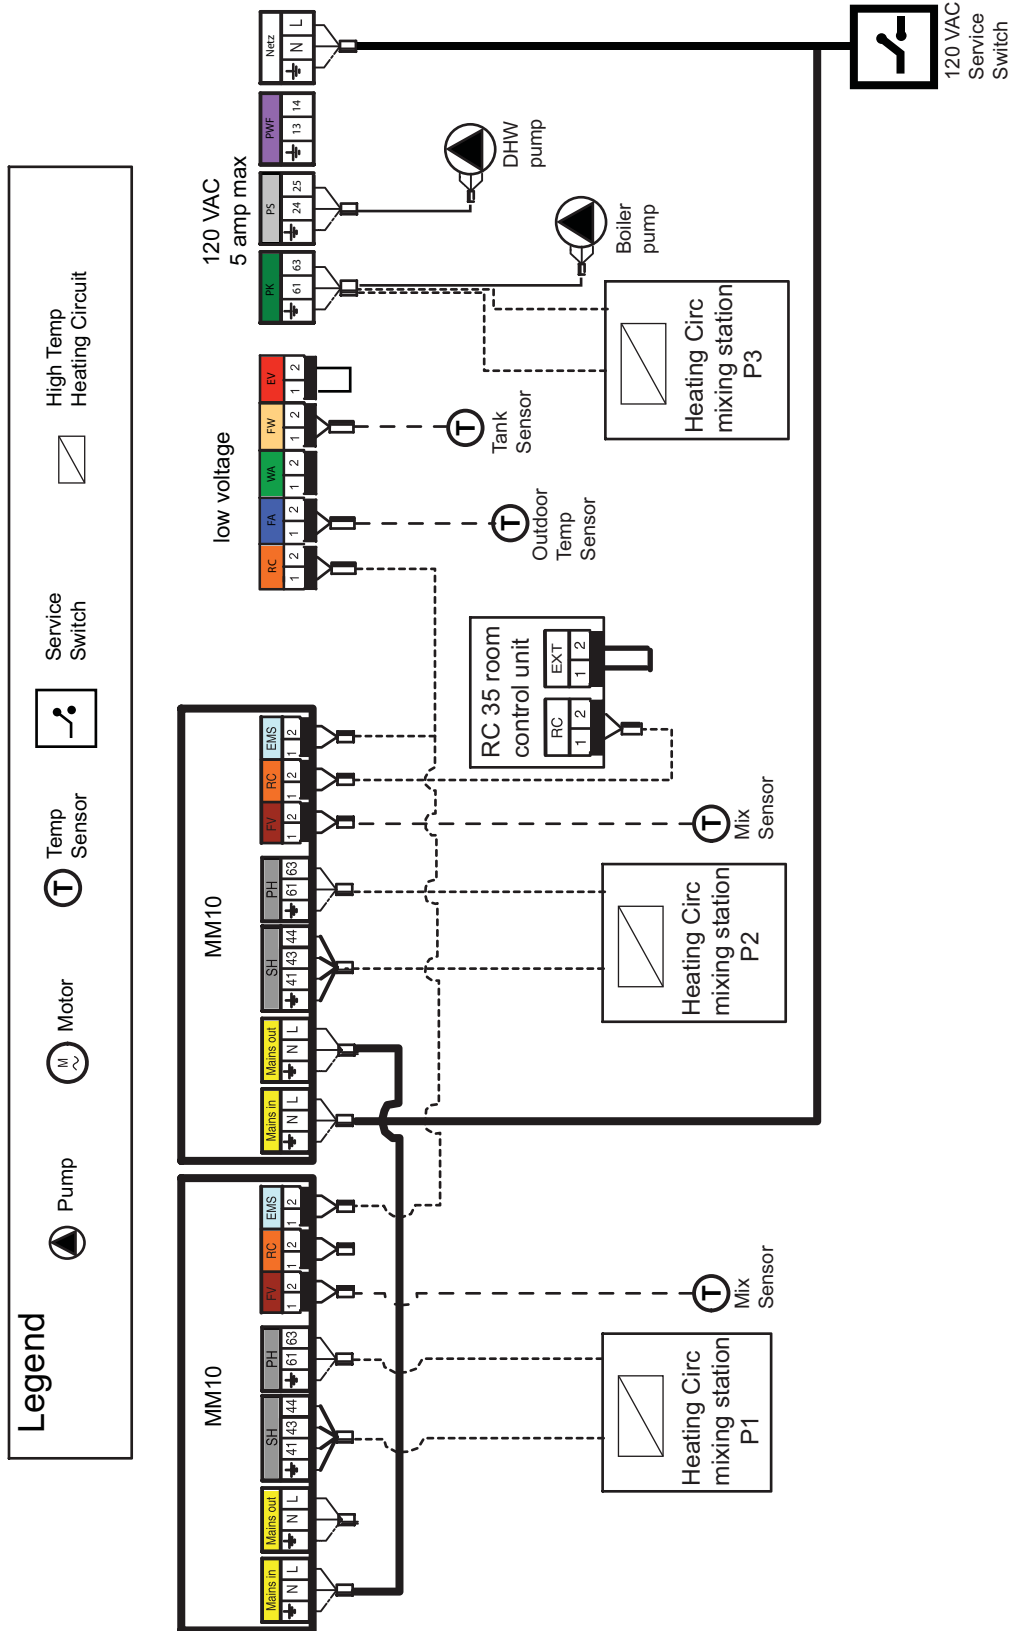

3 available modules for added functionality:

	MM10	WM10	SM10
Description	Mixing module	Low loss header module	Solar DHW module
Input 1	temperature sensor FV	low loss header sensor FK	collector sensor FSK
Input 2	N/A	N/A	bottom tank sensor FSS
Output 1	pump PH	pump PH	solar pump PSS
Output 2	120V mixing valve SH	N/A	N/A
Notes	Max. 3 MM10 per system: Future expandability with programmable room sensor RC20	Max. 1 WM10 per system	Max. 1 SM10 per system; Pump modulates 30 - 100% for best delta T.

2 GB142 with unmixed heating zone - piping diagram

3 GB142 with unmixed heating zone - wiring diagram

4 GB142 with 1 unmixed zone, 1 mixed zone and DHW - piping diagram

5 GB142 with 1 unmixed zone, 1 mixed zone and DHW - wiring diagram

6 GB142 with 2 mixed zones, 1 unmixed zone and DHW - piping diagram

7 GB142 with 2 mixed zones, 1 unmixed zone and DHW - wiring diagram

8 GB142 with 1 unmixed zone and solar DHW - piping diagram

9 GB142 with 1 unmixed zone and solar DHW - wiring diagram