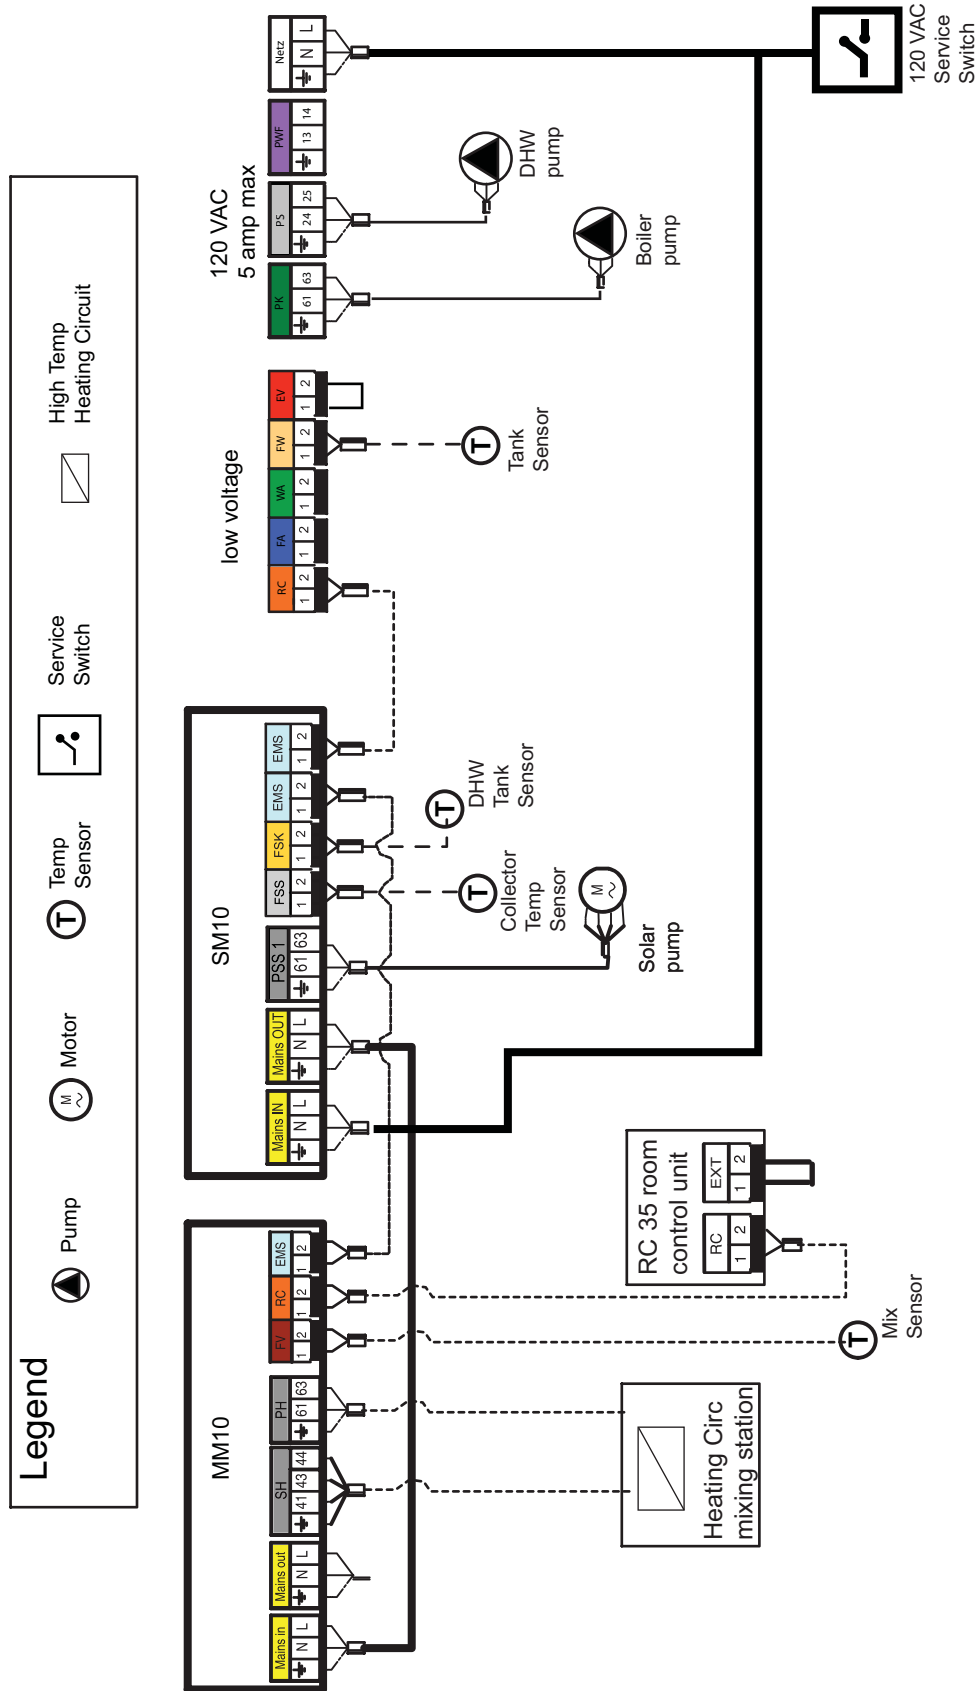

3 available modules for added functionality:

	MM10	WM10	SM10
Description	Mixing module	Low loss header module	Solar DHW module
Input 1	temperature sensor FV	low loss header sensor FK	collector sensor FSK
Input 2	N/A	N/A	bottom tank sensor FSS
Output 1	pump PH	pump PH	solar pump PSS
Output 2	120V mixing valve SH	N/A	N/A
Notes	Max. 3 MM10 per system: Future expandability with programmable room sensor RC20	Max. 1 WM10 per system	Max. 1 SM10 per system; Pump modulates 30 - 100% for best delta T.

2 GB142 with unmixed heating zone - piping diagram

3 GB142 with unmixed heating zone - wiring diagram

4 GB142 with 1 unmixed zone, 1 mixed zone and DHW - piping diagram

5 GB142 with 1 unmixed zone, 1 mixed zone and DHW - wiring diagram

6 GB142 with 2 mixed zones, 1 unmixed zone and DHW - piping diagram

7 GB142 with 2 mixed zones, 1 unmixed zone and DHW - wiring diagram

8 GB142 with 1 unmixed zone and solar DHW - piping diagram

9 GB142 with 1 unmixed zone and solar DHW - wiring diagram

10 GB142 with 1 unmixed zone, 1 mixed zone and solar DHW - piping diagram

11 GB142 with 1 unmixed zone, 1 mixed zone and solar DHW - wiring diagram

Buderus

Bosch Thermotechnology Corp.
50 Wentworth Avenue
Londonderry, NH 03053