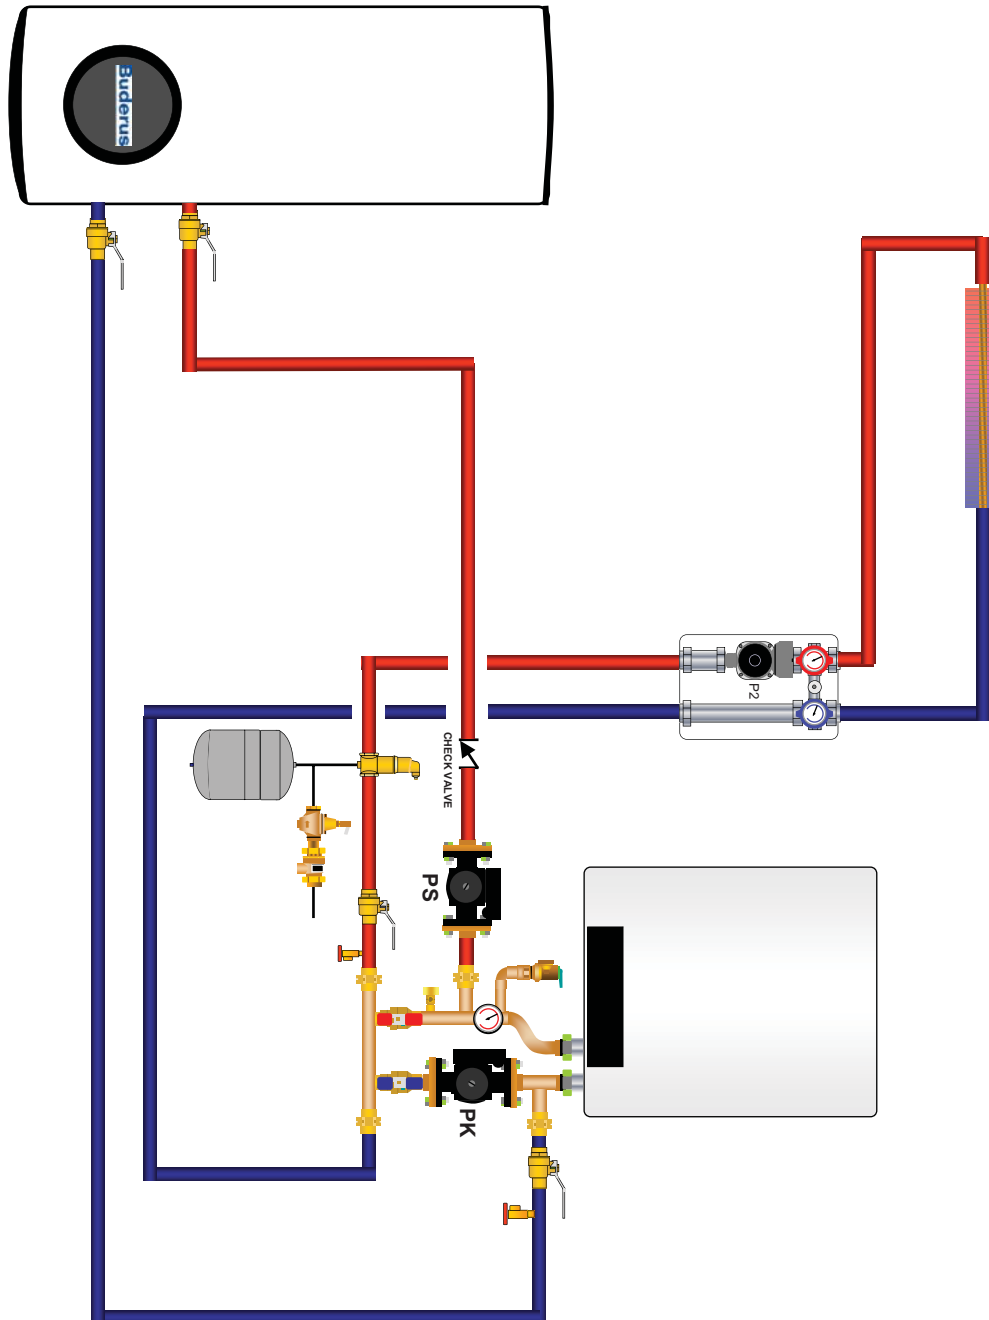

2 GB142 with unmixed heating zone - piping diagram