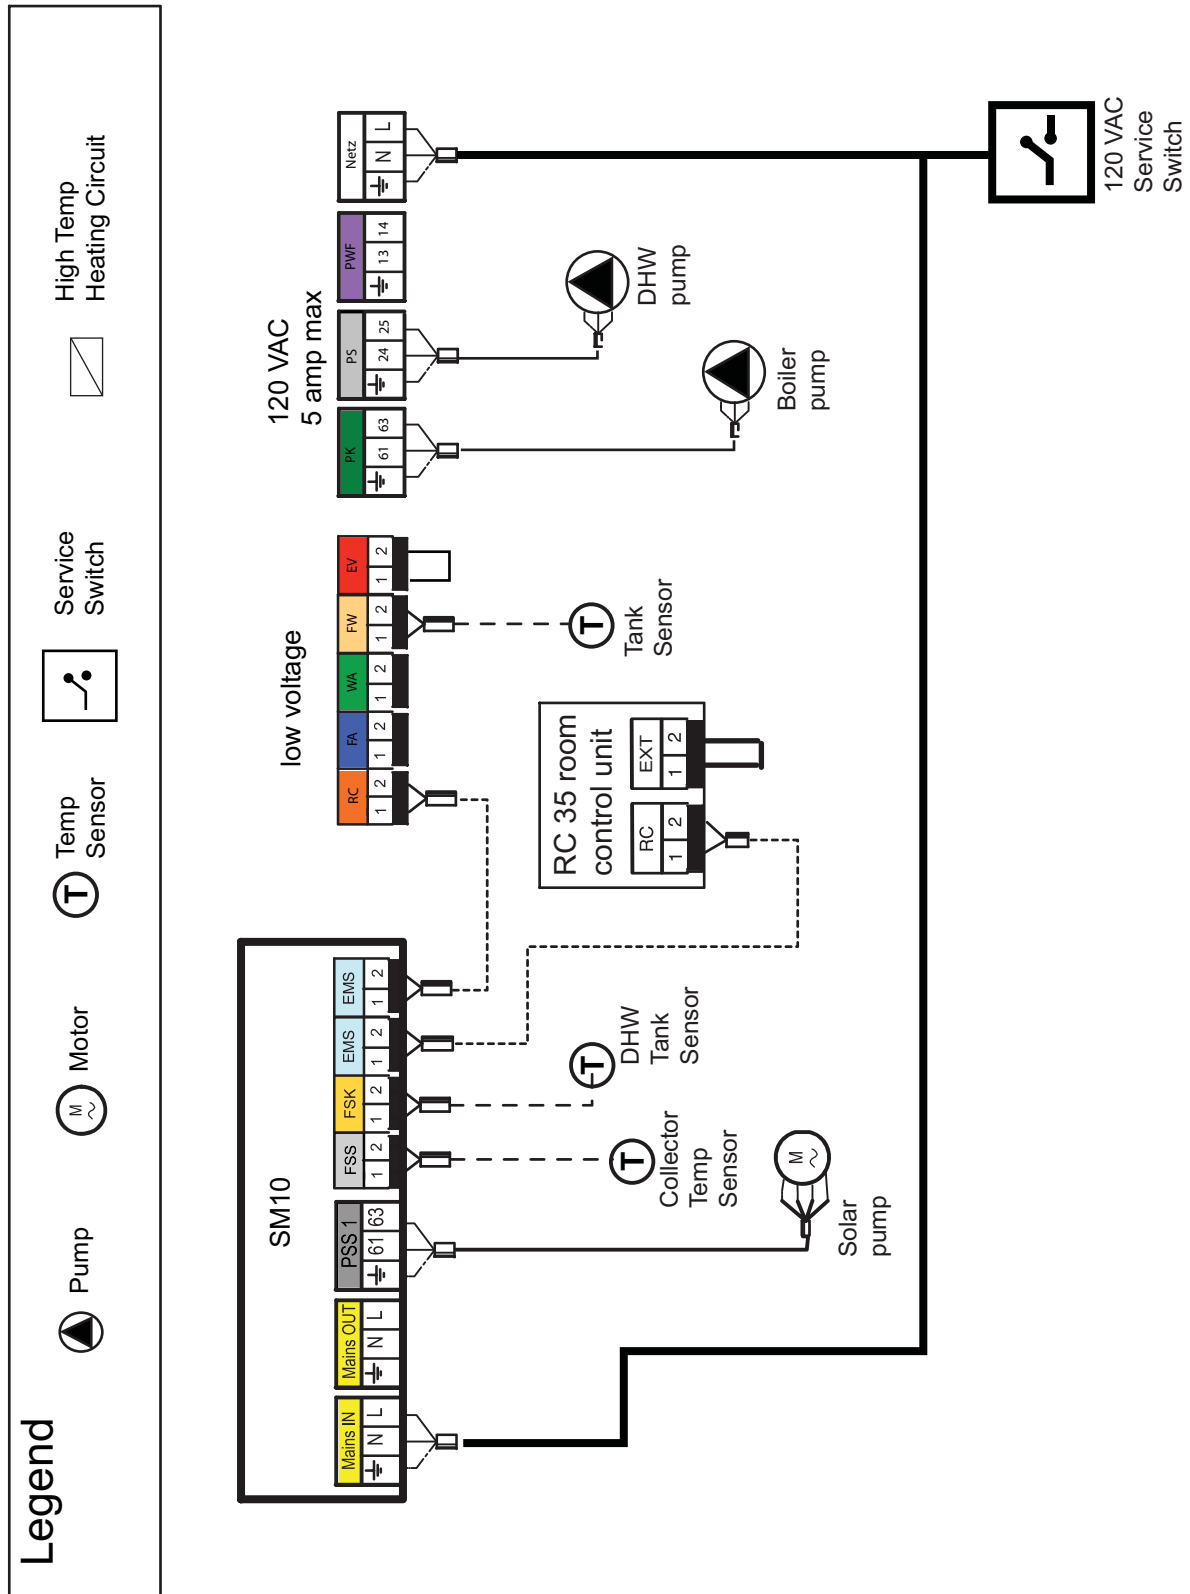

3 available modules for added functionality:

	MM10	WM10	SM10
Description	Mixing module	Low loss header module	Solar DHW module
Input 1	temperature sensor FV	low loss header sensor FK	collector sensor FSK
Input 2	N/A	N/A	bottom tank sensor FSS
Output 1	pump PH	pump PH	solar pump PSS
Output 2	120V mixing valve SH	N/A	N/A
Notes	Max. 3 MM10 per system: Future expandability with programmable room sensor RC20	Max. 1 WM10 per system	Max. 1 SM10 per system; Pump modulates 30 - 100% for best delta T.

2 GB142 with unmixed heating zone - piping diagram

3 GB142 with unmixed heating zone - wiring diagram

4 GB142 with 1 unmixed zone, 1 mixed zone and DHW - piping diagram

5 GB142 with 1 unmixed zone, 1 mixed zone and DHW - wiring diagram

6 GB142 with 2 mixed zones, 1 unmixed zone and DHW - piping diagram

7 GB142 with 2 mixed zones, 1 unmixed zone and DHW - wiring diagram

8 GB142 with 1 unmixed zone and solar DHW - piping diagram

9 GB142 with 1 unmixed zone and solar DHW - wiring diagram

10 GB142 with 1 unmixed zone, 1 mixed zone and solar DHW - piping diagram

11 GB142 with 1 unmixed zone, 1 mixed zone and solar DHW - wiring diagram

Buderus

Bosch Thermotechnology Corp.
50 Wentworth Avenue
Londonderry, NH 03053