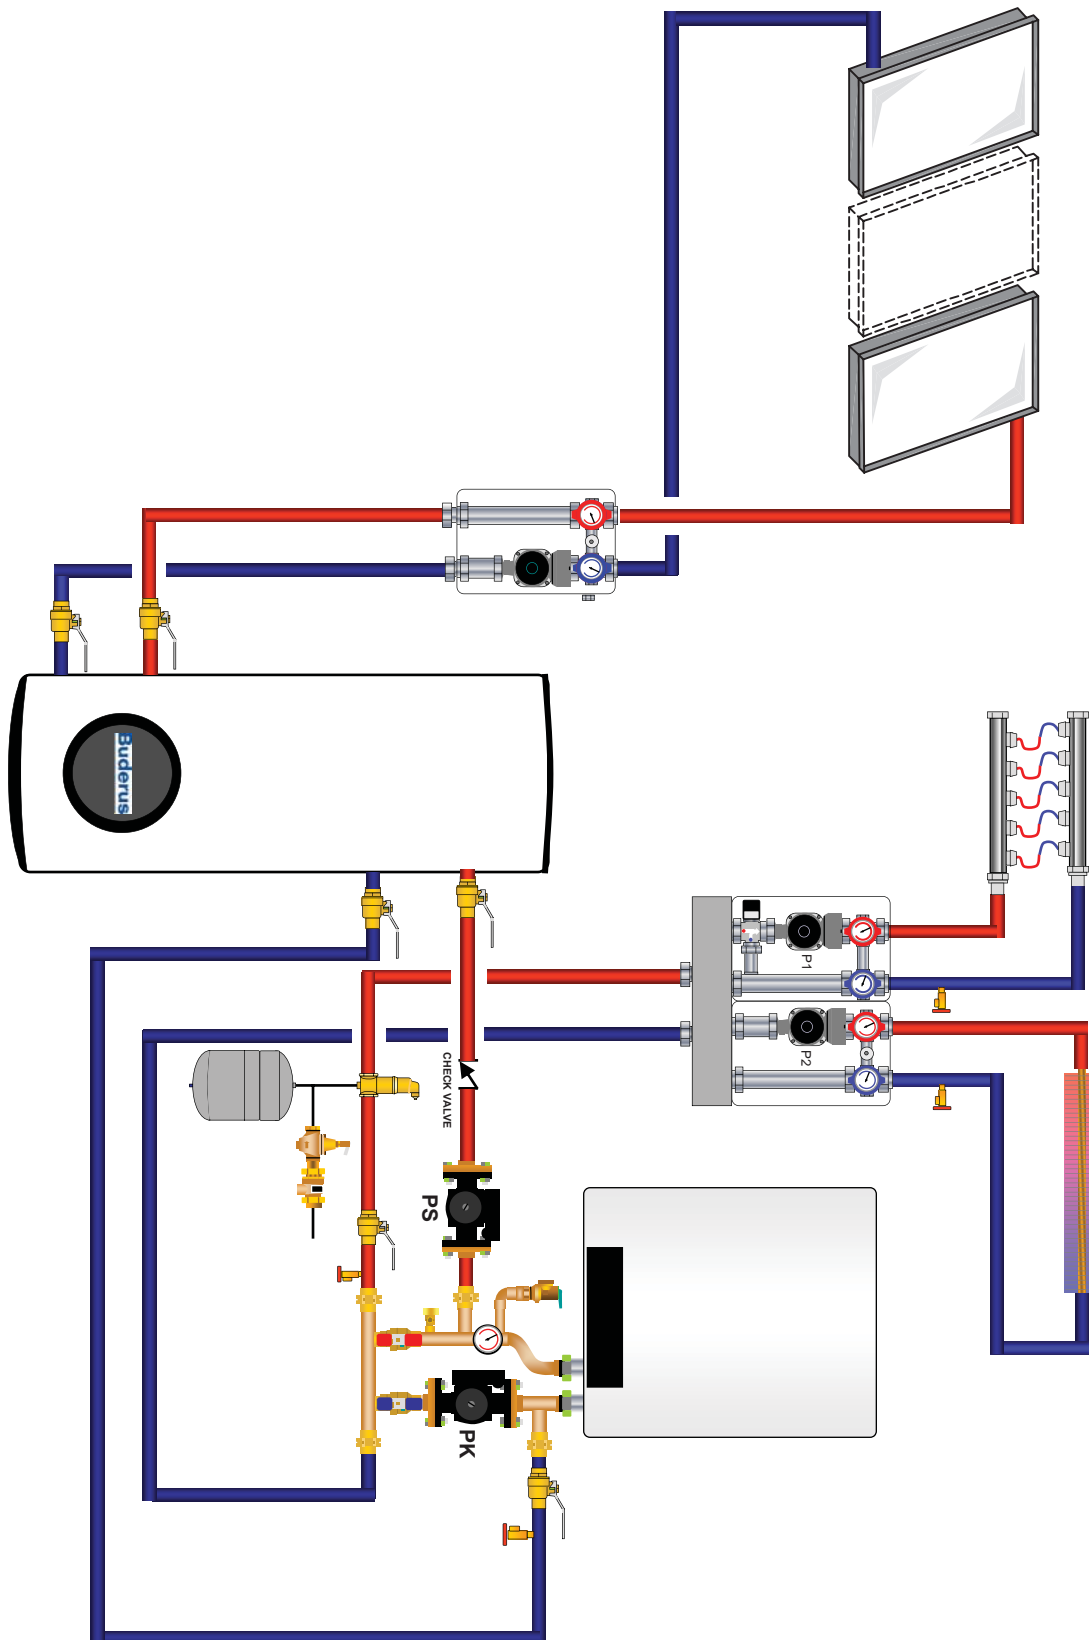

10 GB142 with 1 unmixed zone, 1 mixed zone and solar DHW - piping diagram