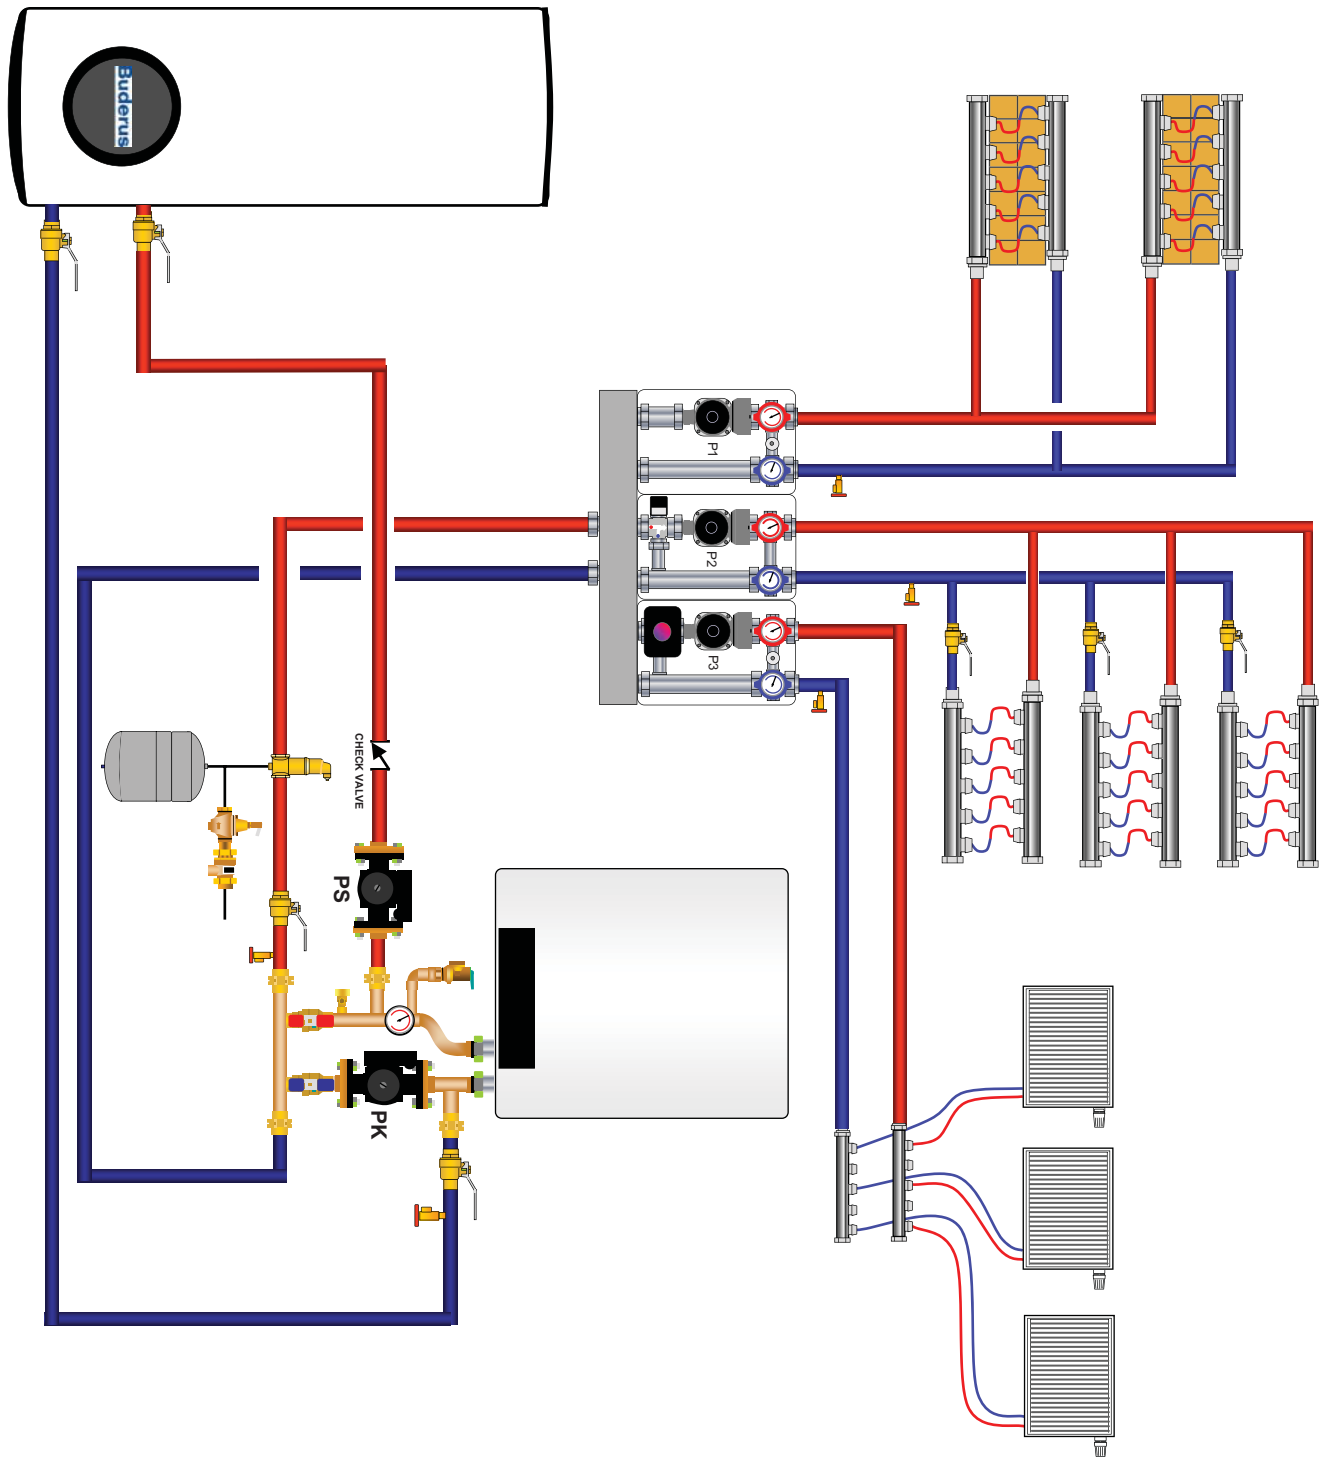

6 GB142 with 2 mixed zones, 1 unmixed zone and DHW - piping diagram