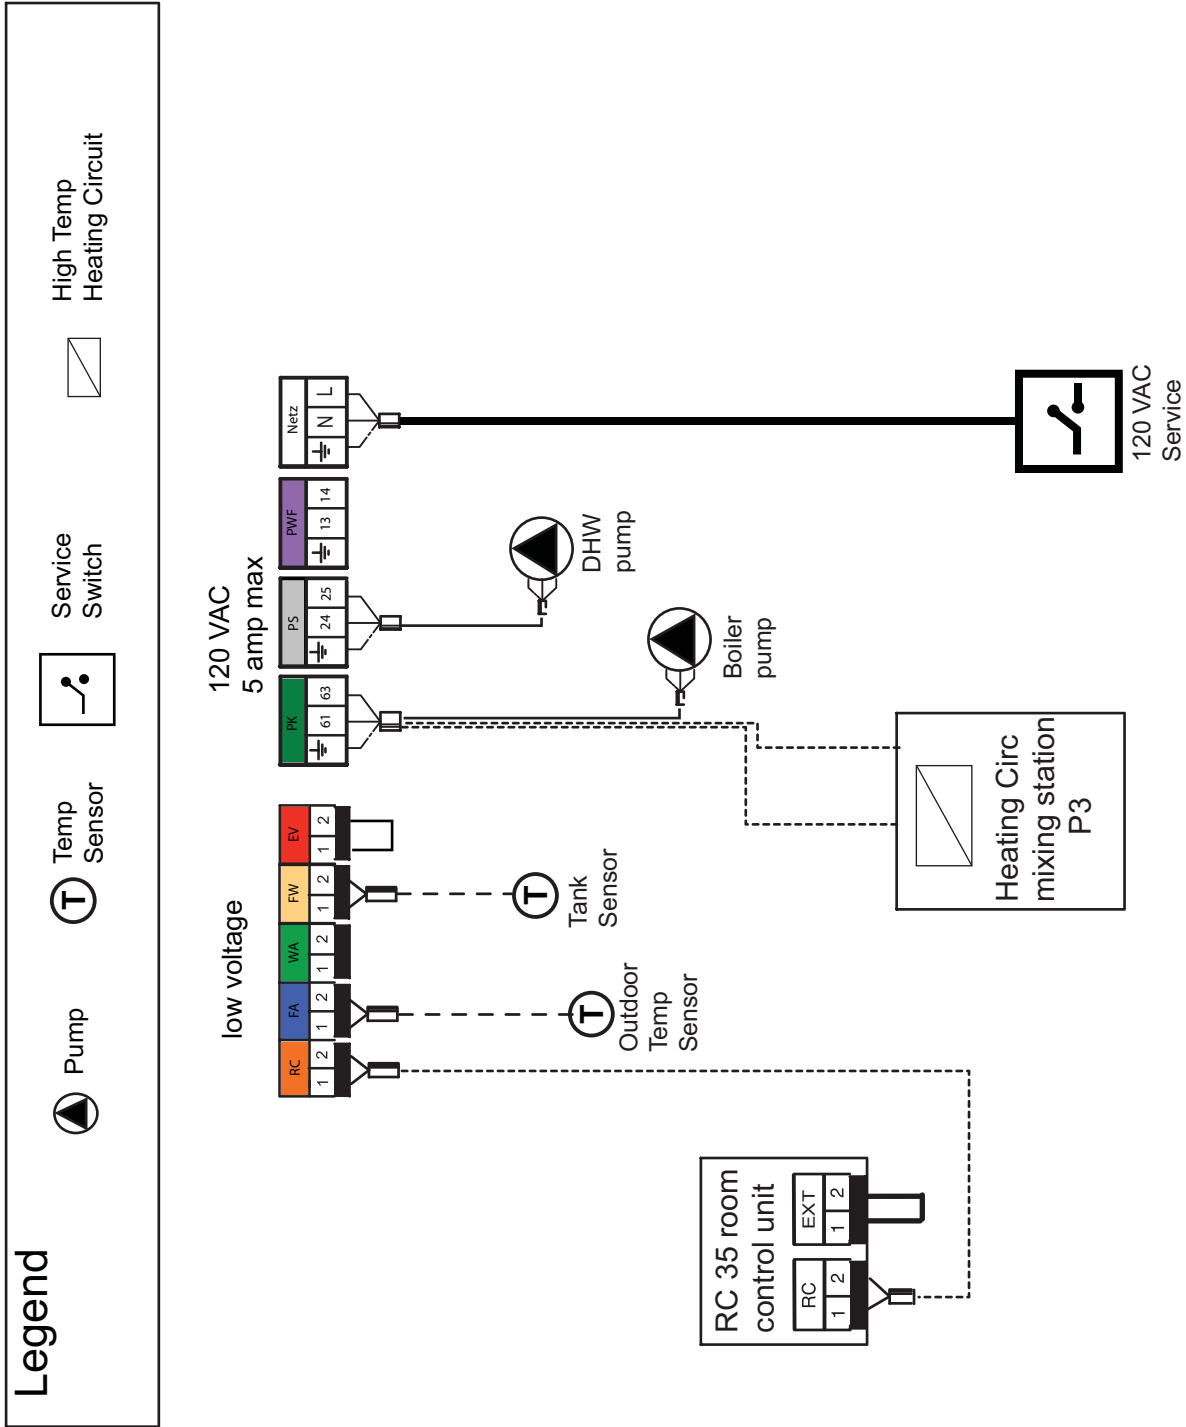

**Modular control system for
Buderus EMS boilers with room,
zone, low loss header, and solar
control capability**

Table of Contents

1	System description	5
2	GB142 with unmixed heating zone - piping diagram	6
3	GB142 with unmixed heating zone - wiring diagram	7
4	GB142 with 1 unmixed zone, 1 mixed zone and DHW - piping diagram	8
5	GB142 with 1 unmixed zone, 1 mixed zone and DHW - wiring diagram	9
6	GB142 with 2 mixed zones, 1 unmixed zone and DHW - piping diagram	10
7	GB142 with 2 mixed zones, 1 unmixed zone and DHW - wiring diagram	11
8	GB142 with 1 unmixed zone and solar DHW - piping diagram	12
9	GB142 with 1 unmixed zone and solar DHW - wiring diagram	13
10	GB142 with 1 unmixed zone, 1 mixed zone and solar DHW - piping diagram	14
11	GB142 with 1 unmixed zone, 1 mixed zone and solar DHW - wiring diagram	15

1 System Description

Room controller for Buderus EMS boilers

Features:

- Room reset
- Outdoor reset
- Room, zone, low loss header and solar control capability
- Graphic display and user interface
- System diagnosis
- Error code display
- Programmable thermostat.
- User level
- Service level
- Mounted in boiler
- Room sensor
- DHW priority.
- 4 independent heating zones

3 available modules for added functionality:

	MM10	WM10	SM10
Description	Mixing module	Low loss header module	Solar DHW module
Input 1	temperature sensor FV	low loss header sensor FK	collector sensor FSK
Input 2	N/A	N/A	bottom tank sensor FSS
Output 1	pump PH	pump PH	solar pump PSS
Output 2	120V mixing valve SH	N/A	N/A
Notes	Max. 3 MM10 per system: Future expandability with programmable room sensor RC20	Max. 1 WM10 per system	Max. 1 SM10 per system; Pump modulates 30 - 100% for best delta T.

2 GB142 with unmixed heating zone - piping diagram

3 GB142 with unmixed heating zone - wiring diagram

4 GB142 with 1 unmixed zone, 1 mixed zone and DHW - piping diagram

5 GB142 with 1 unmixed zone, 1 mixed zone and DHW - wiring diagram