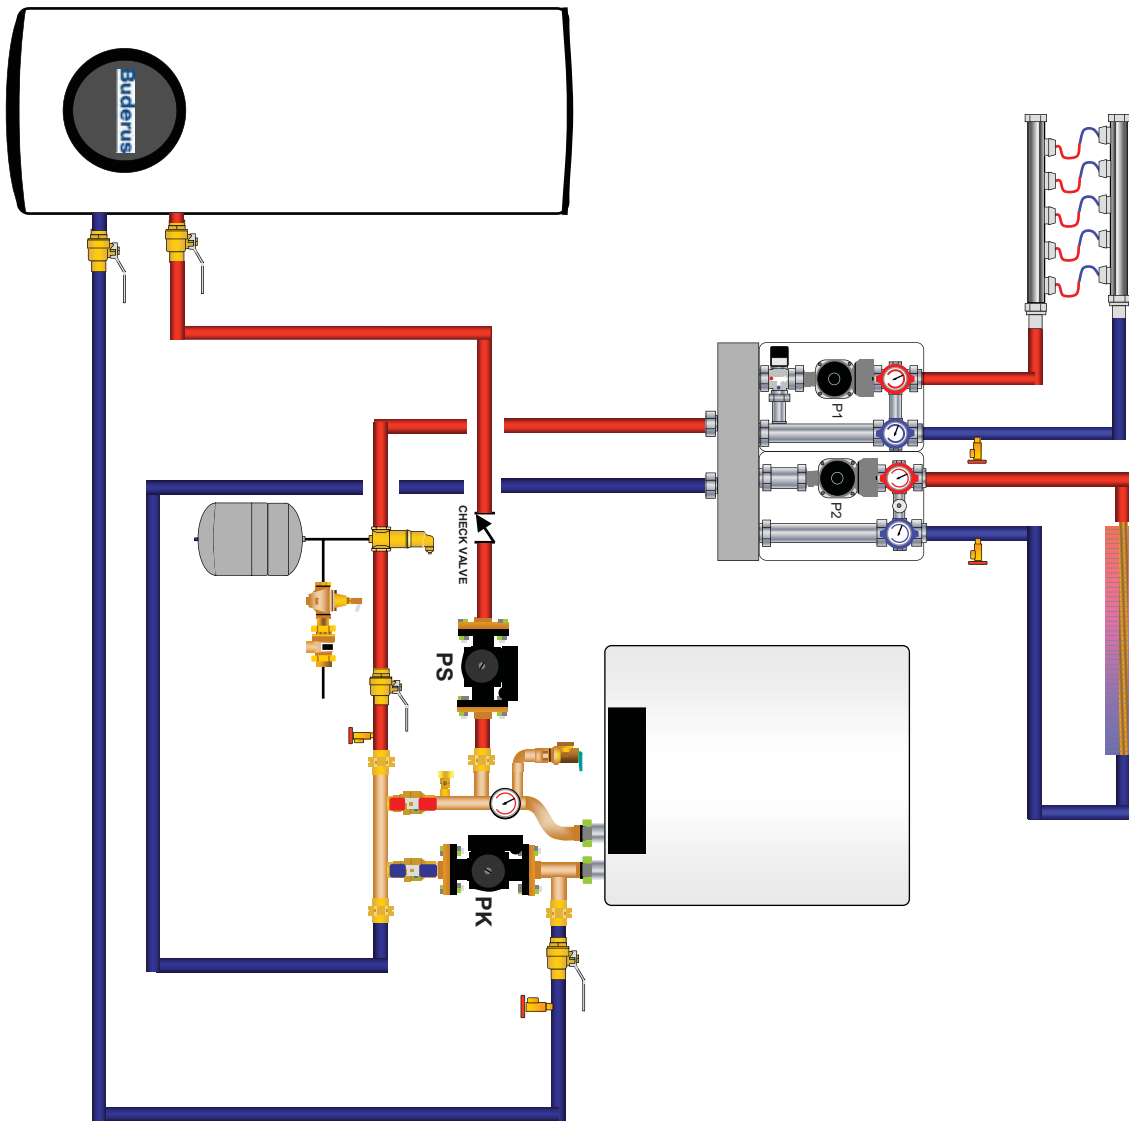

1 System Description

Room controller for Buderus EMS boilers

Features:

- Room reset
- Outdoor reset
- Room, zone, low loss header and solar control capability
- Graphic display and user interface
- System diagnosis
- Error code display
- Programmable thermostat.
- User level
- Service level
- Mounted in boiler
- Room sensor
- DHW priority.
- 4 independent heating zones

3 available modules for added functionality:

	MM10	WM10	SM10
Description	Mixing module	Low loss header module	Solar DHW module
Input 1	temperature sensor FV	low loss header sensor FK	collector sensor FSK
Input 2	N/A	N/A	bottom tank sensor FSS
Output 1	pump PH	pump PH	solar pump PSS
Output 2	120V mixing valve SH	N/A	N/A
Notes	Max. 3 MM10 per system: Future expandability with programmable room sensor RC20	Max. 1 WM10 per system	Max. 1 SM10 per system; Pump modulates 30 - 100% for best delta T.

2 GB142 with unmixed heating zone - piping diagram

3 GB142 with unmixed heating zone - wiring diagram

4 GB142 with 1 unmixed zone, 1 mixed zone and DHW - piping diagram

5 GB142 with 1 unmixed zone, 1 mixed zone and DHW - wiring diagram