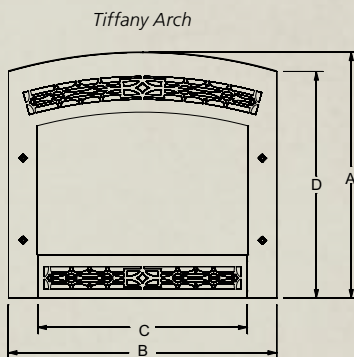

## Fireplace Dimensions (in inches)

	DVP36DP	DVP42DP	DVX36DP	DVX42DP
A	39	43	39	43
B	36	40	36	40
C	25 1/16	25 1/16	25 1/16	25 1/16
D	37 5/8	37 5/8	40 3/4	40 3/4
E	34 3/4	34 3/4	34 3/4	34 3/4
F	19 7/8	19 7/8	19 7/8	19 7/8
G	26 1/2 (Nat)	26	N/A	N/A
H	7 1/8	7 1/8	7 1/8	7 1/8
I	26 1/2	26 1/2	26 1/2	26 1/2
J	13 1/4	13 1/4	13 1/4	13 1/4
K	12 3/4	12 3/4	12 3/4	12 3/4

## Fireplace Front Dimensions (in inches)

	36" Braided Arch	42" Braided Arch	36" Tiffany Arch	42" Tiffany Arch	36" Arts & Crafts	42" Arts & Crafts
A	37 25/32	37 25/32	37 25/32	37 25/32	35 31/32	35 31/32
B	41 3/16	45 3/16	41 3/16	45 3/16	41 3/16	45 3/16
C	32 5/32	36 5/32	32 5/32	36 5/32	32 5/32	36 5/32
D	34 25/32	34 25/32	34 25/32	34 25/32	N/A	N/A