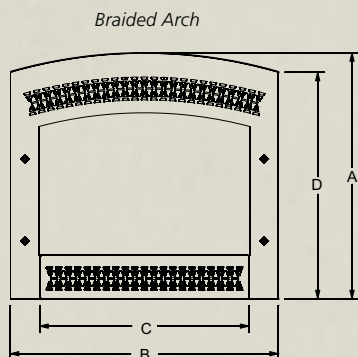

## Fireplace Dimensions (in inches)

	DVP36DP	DVP42DP	DVX36DP	DVX42DP
A	39	43	39	43
B	36	40	36	40
C	25 1/16	25 1/16	25 1/16	25 1/16
D	37 5/8	37 5/8	40 3/4	40 3/4
E	34 3/4	34 3/4	34 3/4	34 3/4
F	19 7/8	19 7/8	19 7/8	19 7/8
G	26 1/2 (Nat)	26	N/A	N/A
H	7 1/8	7 1/8	7 1/8	7 1/8
I	26 1/2	26 1/2	26 1/2	26 1/2
J	13 1/4	13 1/4	13 1/4	13 1/4
K	12 3/4	12 3/4	12 3/4	12 3/4

## Fireplace Front Dimensions (in inches)

	36" Braided Arch	42" Braided Arch	36" Tiffany Arch	42" Tiffany Arch	36" Arts & Crafts	42" Arts & Crafts
A	37 25/32	37 25/32	37 25/32	37 25/32	35 31/32	35 31/32
B	41 3/16	45 3/16	41 3/16	45 3/16	41 3/16	45 3/16
C	32 5/32	36 5/32	32 5/32	36 5/32	32 5/32	36 5/32
D	34 25/32	34 25/32	34 25/32	34 25/32	N/A	N/A