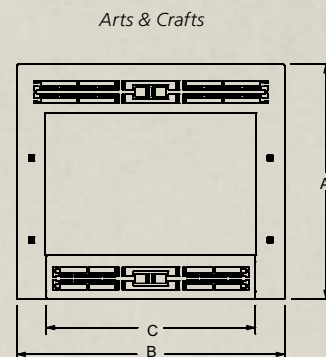

Fireplace Front Dimensions (in inches)

	36" Braided Arch	42" Braided Arch	36" Tiffany Arch	42" Tiffany Arch	36" Arts & Crafts	42" Arts & Crafts
A	37 25/32	37 25/32	37 25/32	37 25/32	35 31/32	35 31/32
B	41 3/16	45 3/16	41 3/16	45 3/16	41 3/16	45 3/16
C	32 5/32	36 5/32	32 5/32	36 5/32	32 5/32	36 5/32
D	34 25/32	34 25/32	34 25/32	34 25/32	N/A	N/A

Warranty for All Models

All parts carry a 3-year limited warranty.

Note: Empire is committed to continuous product improvement; specifications are subject to change without notice. Dimensions in this brochure are approximate; read and follow the framing dimensions in the owners manual supplied with your Empire product.

Gas Inlet for All Models

Type of Gas	Natural or LP
Iron Pipe Size (N.P.T.)	1/2 inch

Installation and Safety for All Models

Refer to your Owner's Manual for complete installation and safety information

Empire Comfort Systems Inc., has manufactured safe, reliable heating systems since 1932. We take pride in our reputation for quality products, backed by the best sales, service, and distribution network in this industry. These fireplaces combine proven technologies with exceptional artistry and craftsmanship to add beauty and warmth to any home.

Member of the following industry associations:

This appliance is design-certified to the ANSI standard by:

Empire is committed to continuous product improvement; specifications are subject to change without notice. Dimensions in this brochure are approximate; read and follow the framing dimensions in the owners manual supplied with your Empire product. Flame size, shape, and color will vary from photos. Log Sets shown with Platinum Glowing Embers (PE20) and Ember Bed Kit (EK-1).

918 Freeburg Ave.
Belleville, IL 62220-2623
e-mail: info@empirecomfort.com

AH-00844 3/01/13