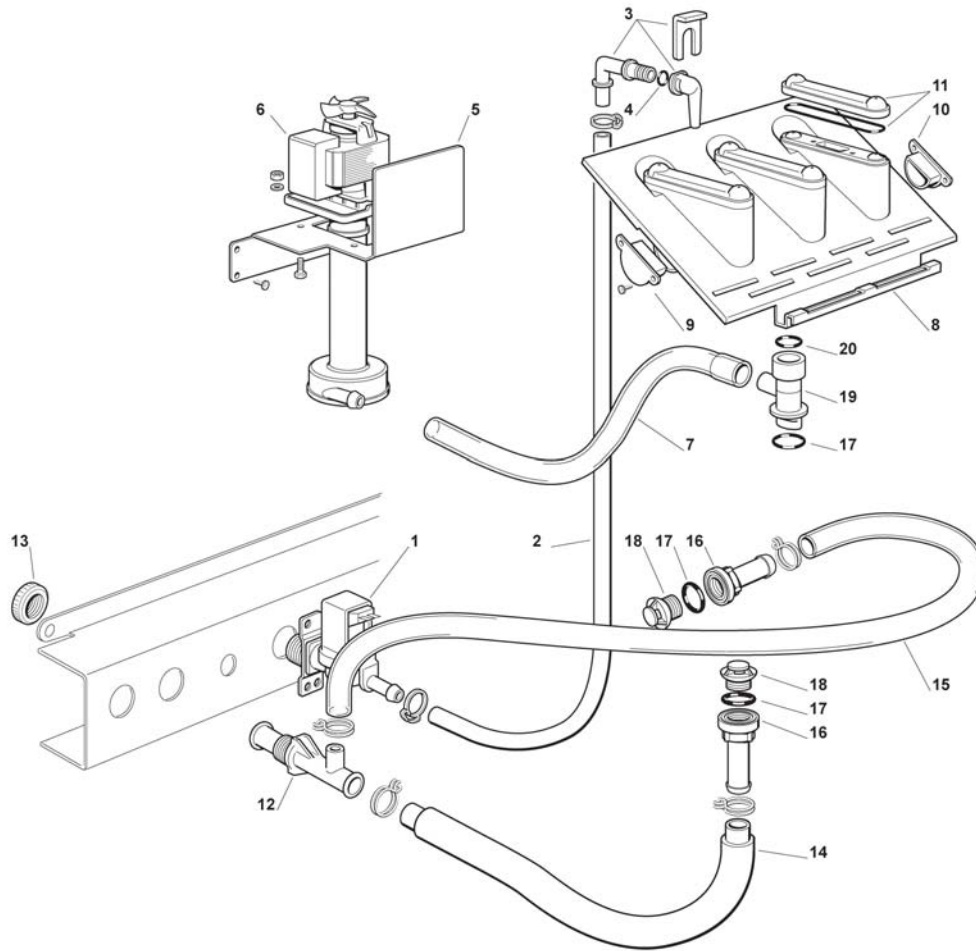

ICEU070A Service Parts

Refrigeration System

Item Number	Part Number	Description	Item Number	Part Number	Description
1	1011411-30	Compressor	12	1011337-58	Mechanical Filter
2	1011411-31	Start Capacitor	13	1011337-56	Hot Gas Valve Body
3	1011411-32	Protector	13a	1011337-57	Coil
4	1011411-33	Relay	14	1011411-39	Evaporator assy
5	1011411-34	Valve Body	15	1011411-40	Suction Line assy
6	1011411-35	Valve Core	22	1011337-46	Metal Clip
7	1011411-36	Cap	23	1011411-41	Bulb Holder
8	1011357-42	Fan Motor			
8a	1011411-38	Fan Blade			
9	1011337-48	Condenser			
11	1011337-49	Filter			

ICEU070A Service Parts

Water System

Item Number	Part Number	Description	Item Number	Part Number	Description
1	1011337-28	Water Inlet Valve	15	1011411-52	Tube
1a	1011411-42	Flow Control	16	1011411-53	Bin Drain
2	1011411-43	Tube, per meter	17	1011337-34	O Ring
3	1011411-44	Water Inlet Elbow assy	18	1011337-32	Drain Filter
4	1011411-45	O Ring	19	1011411-54	Spray System Seat
5	1011411-46	Metal Bracket	20	1011411-55	O Ring
6	1011337-31	Water Pump	Not Shown		
7	1011411-47	Tube	21	1011411-64	Water Inlet Adapter
8	1011411-48	Spray System Assy	22	1011411-65	Water Inlet Adapter
9	1011411-49	Plastic Plug			O Ring
10	1011411-50	Plastic Plug			
11	1011411-51	Spray Cover Kit			
12	1011337-38	Tee Tube			
13	1011337-42	Plastic Nut			
14	1011337-39	Tube			