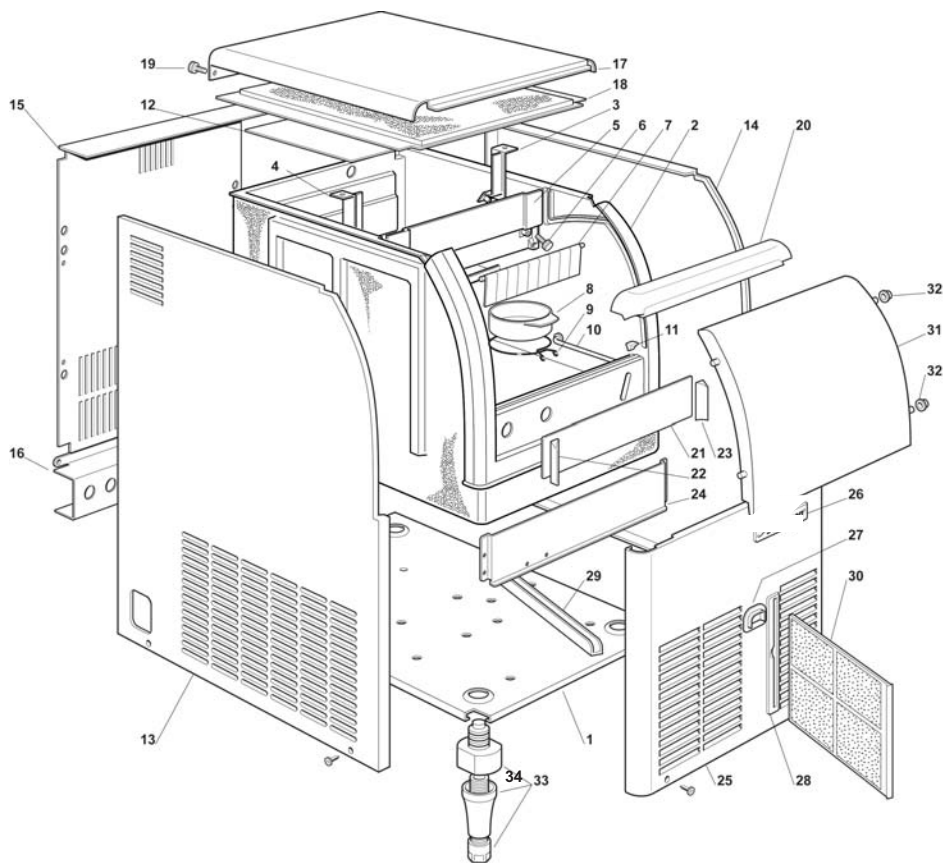

Ice-O-Matic[®]

**SERVICE PARTS MANUAL
ICE UNDERCOUNTER SERIES CUBERS
MODEL-ICEU070A**

Ice-O-Matic
11100 East 45th Ave
Denver, Colorado 80239
Part Number 9081374-0

Date 12/12

ICEU070A Service Parts

This is the list of service parts for the ICEU070A undercounter ice machine.

ICEU070A Service Parts

Cabinet

Item Number	Part Number	Description	Item Number	Part Number	Description
1	1011411-01	Unit Base	17	1011411-15	Insulated Top Panel
2	1011411-02	Insulated Storage Bin	19	1011411-16	Thumb Screw
3	1011411-03	Curtain Bracket Right	20	1011411-17	Front Liner
4	1011411-04	Curtain Bracket Left	21	1011411-18	Front Plate
5	1011411-05	Curtain Bracket Upper	22	1011411-19	Corner Protection Left
6	1011411-06	Thumb Screw	23	1011411-20	Corner Protection Right
7	1011411-07	Curtain assy	24	1011411-21	Bracket, Front
8	1011411-08	Plastic Plug	25	1011411-22	Panel, Front
9	1011411-09	Spring	26	1011411-23	Logo, Ice-O-matic
10	1011337-17	Bulb Holder	27	1011411-24	Front Switch Plastic Protection
11	1011411-10	Shock Absorber	28	1011411-25	Air Filter Seat
12	1011337-03	Evaporator Cover	29	1011411-26	Slide, Air Filter
13	1011411-11	Panel, Left Side	30	1011411-27	Air Filter
14	1011411-12	Panel, Right Side	31	1011411-28	Bin Door
15	1011411-13	Panel, Rear	32	1011337-07	Bushing
16	1011411-14	Bracket	33	1011411-29	Legs Kit
			34	1011411-66	Leg Socket

ICEU070A Service Parts

Refrigeration System

Item Number	Part Number	Description	Item Number	Part Number	Description
1	1011411-30	Compressor	12	1011337-58	Mechanical Filter
2	1011411-31	Start Capacitor	13	1011337-56	Hot Gas Valve Body
3	1011411-32	Protector	13a	1011337-57	Coil
4	1011411-33	Relay	14	1011411-39	Evaporator assy
5	1011411-34	Valve Body	15	1011411-40	Suction Line assy
6	1011411-35	Valve Core	22	1011337-46	Metal Clip
7	1011411-36	Cap	23	1011411-41	Bulb Holder
8	1011357-42	Fan Motor			
8a	1011411-38	Fan Blade			
9	1011337-48	Condenser			
11	1011337-49	Filter			