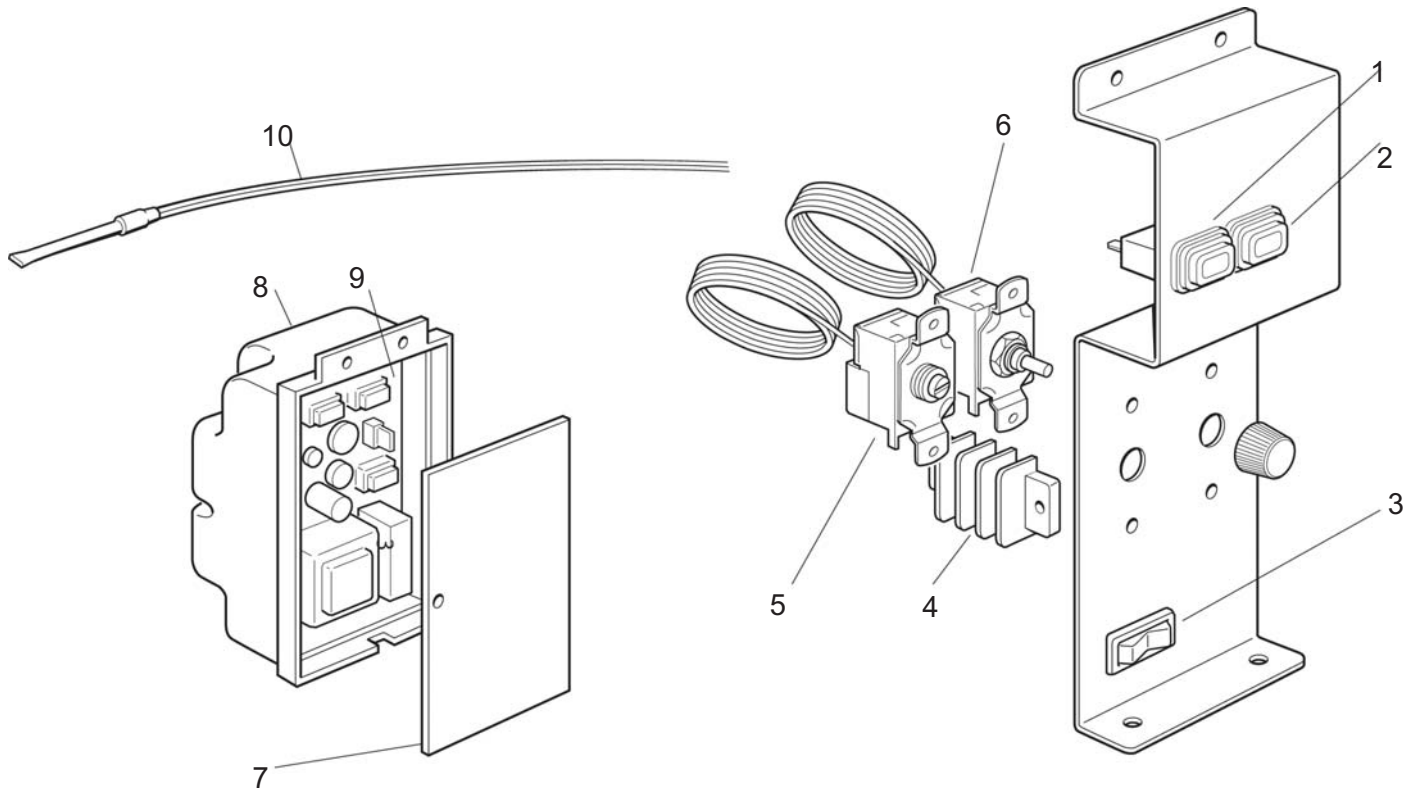

ICEU070A Service Parts

Refrigeration System

Item Number	Part Number	Description	Item Number	Part Number	Description
1	1011411-30	Compressor	12	1011337-58	Mechanical Filter
2	1011411-31	Start Capacitor	13	1011337-56	Hot Gas Valve Body
3	1011411-32	Protector	13a	1011337-57	Coil
4	1011411-33	Relay	14	1011411-39	Evaporator assy
5	1011411-34	Valve Body	15	1011411-40	Suction Line assy
6	1011411-35	Valve Core	22	1011337-46	Metal Clip
7	1011411-36	Cap	23	1011411-41	Bulb Holder
8	1011357-42	Fan Motor			
8a	1011411-38	Fan Blade			
9	1011337-48	Condenser			
11	1011337-49	Filter			

ICEU070A Service Parts

Water System

Item Number	Part Number	Description	Item Number	Part Number	Description
1	1011337-28	Water Inlet Valve	15	1011411-52	Tube
1a	1011411-42	Flow Control	16	1011411-53	Bin Drain
2	1011411-43	Tube, per meter	17	1011337-34	O Ring
3	1011411-44	Water Inlet Elbow assy	18	1011337-32	Drain Filter
4	1011411-45	O Ring	19	1011411-54	Spray System Seat
5	1011411-46	Metal Bracket	20	1011411-55	O Ring
6	1011337-31	Water Pump	Not Shown		
7	1011411-47	Tube	21	1011411-64	Water Inlet Adapter
8	1011411-48	Spray System Assy	22	1011411-65	Water Inlet Adapter
9	1011411-49	Plastic Plug			O Ring
10	1011411-50	Plastic Plug			
11	1011411-51	Spray Cover Kit			
12	1011337-38	Tee Tube			
13	1011337-42	Plastic Nut			
14	1011337-39	Tube			

ICEU070A Service Parts

Control System

Item Number	Part Number	Description
1	1011411-56	Warning Light - Reset Button
2	1011411-57	Master Lighted Switch
3	1011411-58	Switch
4	1011337-64	Terminal Board
5	1011411-59	Bin Thermostat
6	1011337-68	Evap. Thermostat
7	1011411-60	Cover
8	1011411-61	Metal Control box
9	1011411-62	PC Board - Cleaning Remind (Includes item 7,8,9,10)
10	1011411-63	Condenser Sensor