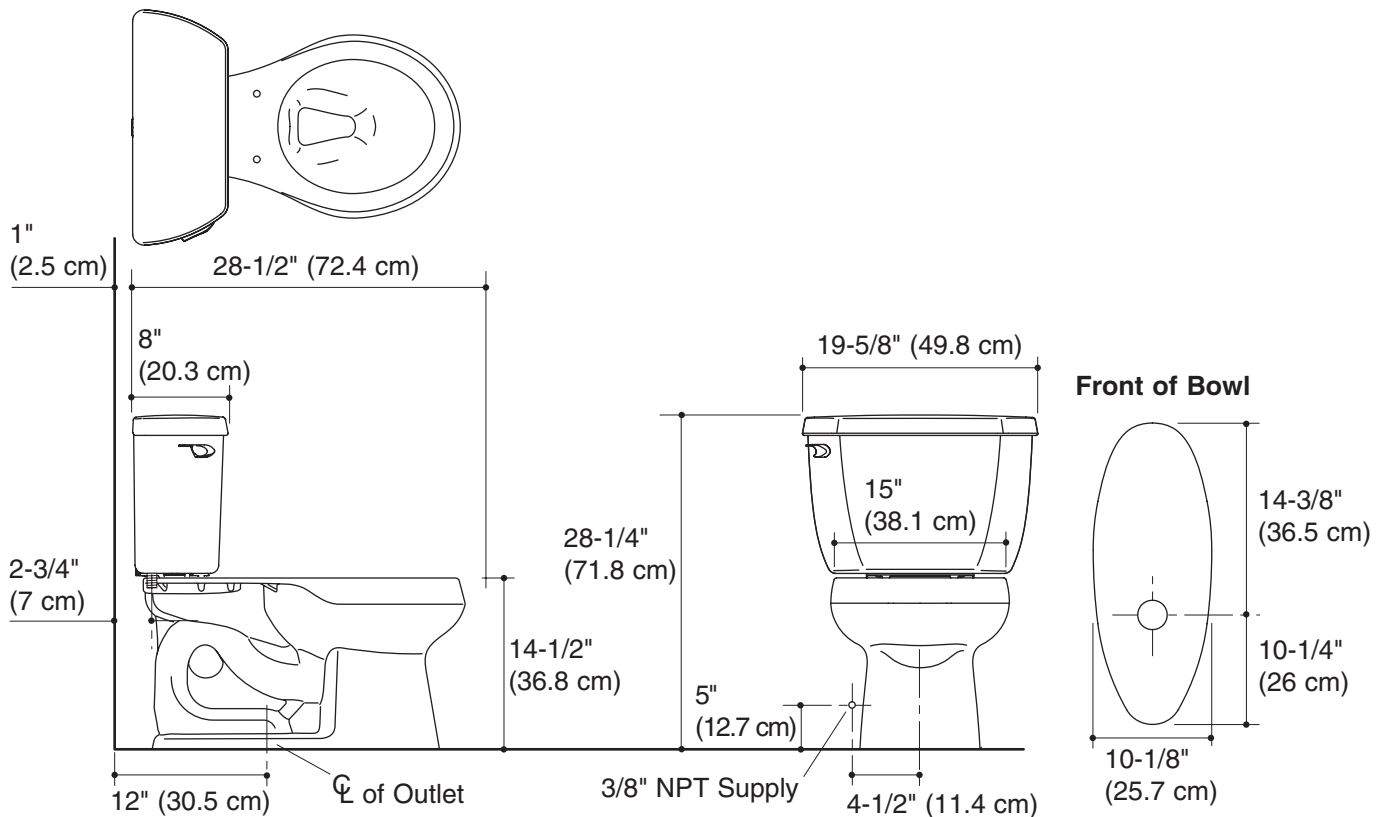

WELLWORTH®

Technical Information

Fixture:	
Configuration	Two-piece, round-front
Water per flush	1.6 gal (6 L)
Passageway	2-1/8" (5.4 cm)
Water area	10-1/2" (26.7 cm) x 7-3/4" (19.7 cm)
Water depth from rim	5-1/4" (13.3 cm)
Seat post hole centers	5-1/2" (14 cm)

Included components:	
Tank cover	84591
Toilet bowl	K-4299
Tank, left-hand trip lever	K-4632
Tank, right-hand trip lever	K-4632-RA
Trip lever, left-hand	K-9386-L
Trip lever, right-hand	K-9386-R
Trip lever, left-hand, cover lock tanks	K-9386-T-L
Bolt cap accessory pack	1013092
Tank accessory pack	1016548

Installation Notes

Install this product according to the installation guide.

Product Diagram