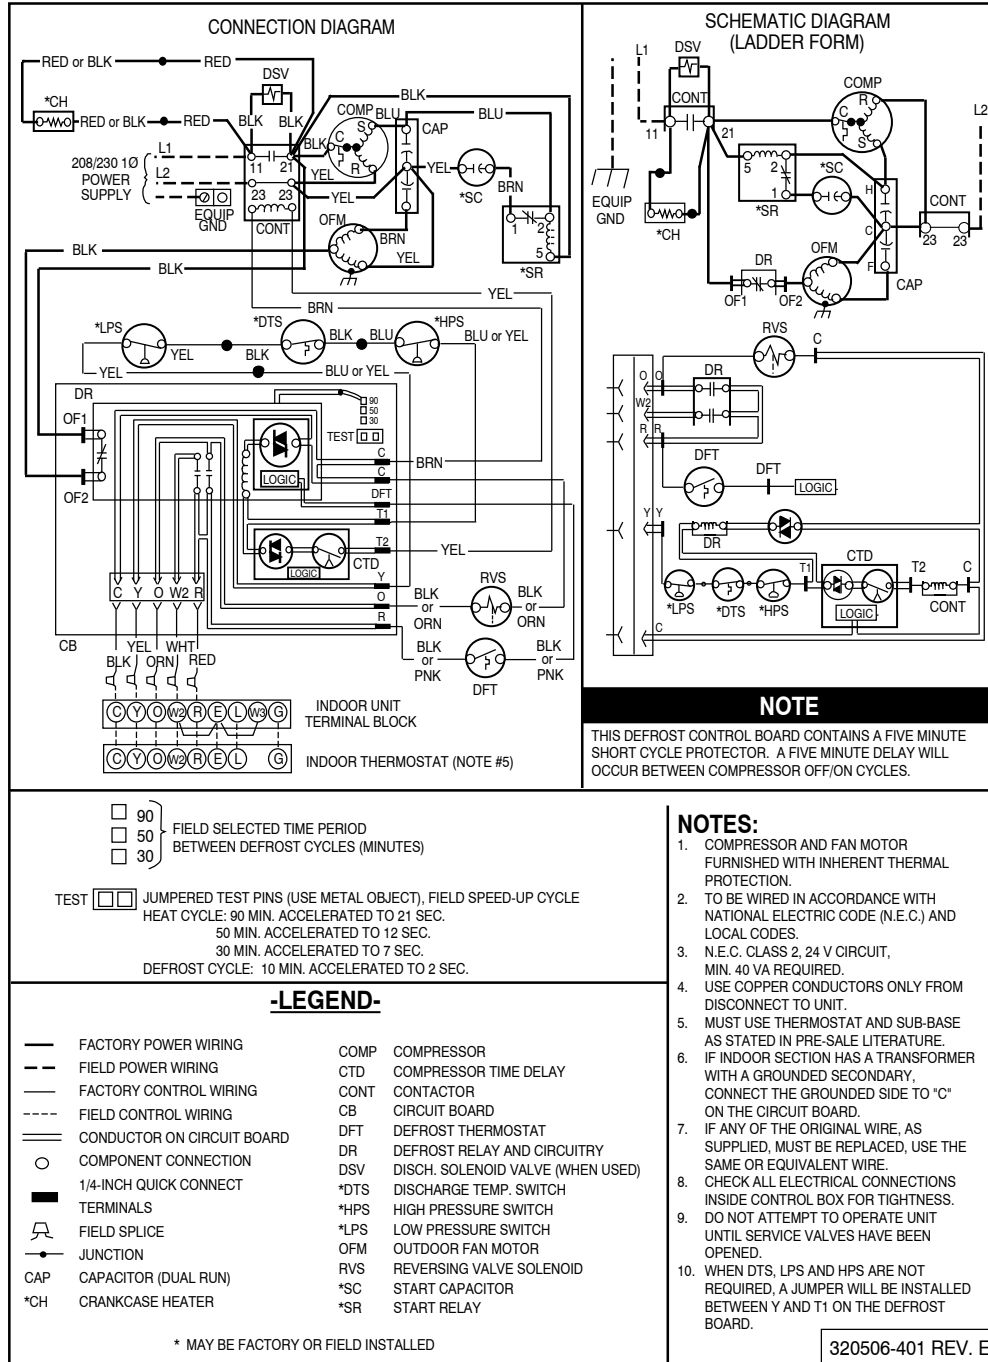

Wiring Diagram

Fig. 1—38YRA030-042 208/230v, 1 Phase, 60 Hertz

A93424

Manufacturer reserves the right to discontinue, or change at any time, specifications or designs without notice and without incurring obligations.