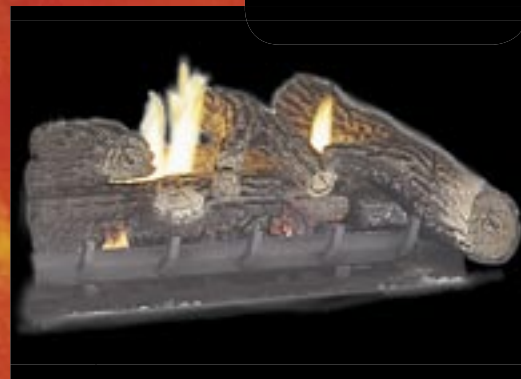

Gas Log Sets Models GL24/38/40

New FOR
2006*

Gas Burner illustrated is a
GLVF24MAN

LOGF18 Log Set

Gas Burner illustrated is a
GLVF24MVN

LOGF24 Log Set

Gas Burner illustrated is a
GLVF24MVN

LOGF30 Log Set

Gas Burner illustrated is a
GLMV38MVP

LOGF38 Log Set

Gas Burner illustrated is a
GLMV40MVN

***LOGC31 Log Set**

30 YEARS • 1976 - 2006

The ultimate in design, engineering & quality

Vented/Vent-Free Gas Log Sets