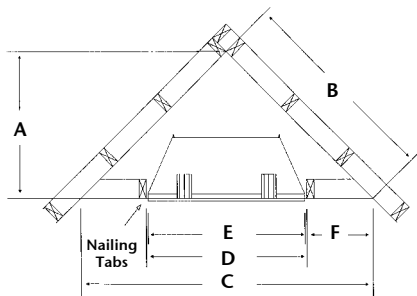

The Ultimate in Zero Clearance Vent-Free Fireboxes for New Home Construction or Renovation

Your best choice for installation in your home.

Corner Framing Dimensions (inches)

ZVF24	
A	20¹/₂"
B	29"
C	41¹/₁₆"
D	24³/₈"
E	24"
F	8³/₈"

Vent-Free Firebox Unit and Framing Specifications (inches)

Models	Height		Front Width		Depth	
	Actual	Framing	Actual	Framing	Actual	Framing
ZVF24	29¹⁵/₁₆"	30"	24"	24³/₈"	13¹/₁₆"	12³/₄"