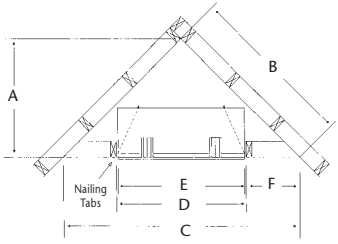

The Ultimate in Zero Clearance Vent-Free Fireboxes for New Home Construction or Renovation

Your best choice for installation anywhere throughout your home.

Corner Framing Dimensions (inches)				
	ZVF33	ZVF36U	ZVF42U	ZVF52U
A	30³/₈"	28⁷/₁₆"	30¹¹/₁₆"	44³/₈"
B	42⁷/₈"	40³/₁₆"	43³/₈"	62¹/₂"
C	60⁵/₈"	56⁷/₈"	61⁵/₁₆"	87³/₈"
D	33¹/₈"	36³/₈"	42³/₈"	52³/₈"
E	32¹/₂"	36"	42"	52"
F	13⁹/₁₆"	10¹/₄"	9¹/₂"	17⁹/₁₆"

Vent-Free Fireboxes Unit and Framing Specifications (inches)

Models	Height		Front Width		Depth	
	Actual	Framing	Actual	Framing	Actual	Framing
ZVF33	30¹/₂"	31"	32¹/₂"	33¹/₈"	14"	14"
ZVF36U	33³/₄"	34"	36"	36³/₈"	17"	17"
ZVF42U	36"	36¹/₄"	42"	42³/₈"	17"	17"
ZVF52	44³/₈"	44¹/₂"	52"	52³/₈"	20⁷/₈"	21"