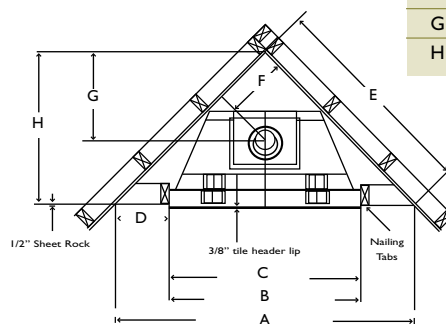

DESIGNER CLEAN VIEW CIRCULATING KIT (CVCK)

Corner Framing Dimensions (inches)

MQRB3328   MQRB4236

A	63¹/₈"	63¹³/₁₆"
B	33⁷/₈"	42⁷/₁₆"
C	33⁹/₁₆"	42¹/₁₆"
D	14⁵/₈"	10¹¹/₁₆"
E	44⁵/₈"	45¹/₈"
F	13⁷/₈"	13³/₄"
G	19⁵/₈"	19¹/₂"
H	31⁹/₁₆"	31⁷/₈"