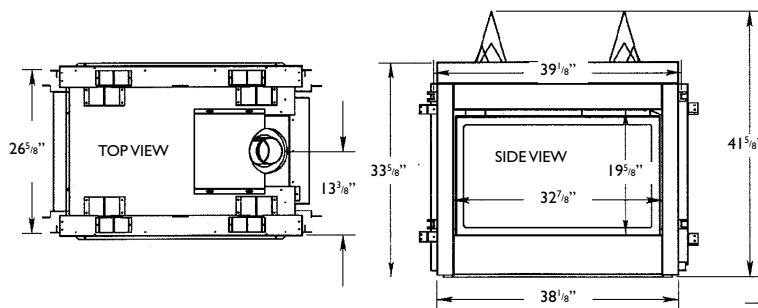

STANDARD FEATURES

- > Hi/low Millivolt valve with variable adjustment of flame and BTU.
- > A flame sensor that constantly monitors the pilot flame and provides 100% gas shut off if pilot is not sensed.

OPTIONAL FEATURES

Designer Clean View Circulating Kit – No Louvers Required,

Fan Kit – Heat activated with variable speed control

Thermostat – Wall Mount Millivolt Thermostat or Programmable Thermostat

Remote Control – On/Off, Thermostat On/Off, Hi/Lo On/Off

Child Safety Screen

Wall Surrounds – Convex, Concave and Flatt with Black or Pewter finishes

Wall Surrounds Accents – Flatt

- > Keystone – Brushed Chrome or Black
- > Designer Band Accents – 4 x Black (sml), 2 x Chrome (lrg)
- > Designer Corner Accents – 4 x Black

Porcelain Reflective Liners

Driftwood and Rock Kit

Concave	A	B	C	D	E	F	G	H	I	J	L
MQRB42	42¹¹/₁₆"	55³/₈"	36³/₈"	23¹¹/₁₆"	9¹/₂"	9¹/₂"	9¹/₂"	2"	1¹/₂"	5¹/₂"	36³/₈"

Convex	A	B	C	D	E	F	G	H	I	J	L
MQRB42	42⁷/₈"	44¹/₃"	36³/₈"	23³/₄"	9¹/₂"	9¹/₂"	4"	1³/₁₆"	3¹/₈"	6³/₈"	36³/₈"

Flatt	A	B	C	D	E	F	G	H	I
MQRB33	35⁵/₁₆"	45¹³/₁₆"	28³/₈"	17¹³/₁₆"	8³/₄"	8³/₄"	8³/₄"	1"	1³/₁₆"
MQRB36	37⁵/₃₂"	50⁵/₁₆"	32¹⁵/₁₆"	19⁵/₈"	8³/₄"	8³/₄"	8³/₄"	1"	1³/₁₆"

DESIGNER CLEAN VIEW SEE-THROUGH UNIT (MQRB3632)

Consult Manual for Framing Instructions