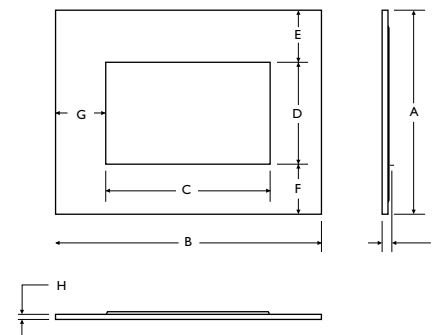

SKYLINE

EVOLUTIONARY STYLE. REVOLUTIONARY FLEXIBILITY.

Unit illustrated is a MQRB3328N Zero Clearance Direct Vent Fireplace - Natural Gas, Z33CVCK Designer Clean View Circulating Kit, MQ33SWFBL Flatt Black Wall Surround, MQRB33PL Porcelain Reflective Panels, and decorated with optional Silica Sand on the base.