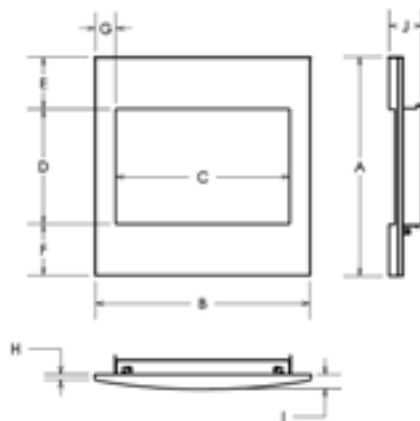

SKYLINE

EVOLUTIONARY STYLE. REVOLUTIONARY FLEXIBILITY.

Unit illustrated is a MQRB3328N Zero Clearance Direct Vent Fireplace - Natural Gas, Z33CVCK Designer Clean View Circulating Kit, MQ33SWFBL Flatt Black Wall Surround, MQRB33PL Porcelain Reflective Panels, and decorated with optional Silica Sand on the base.