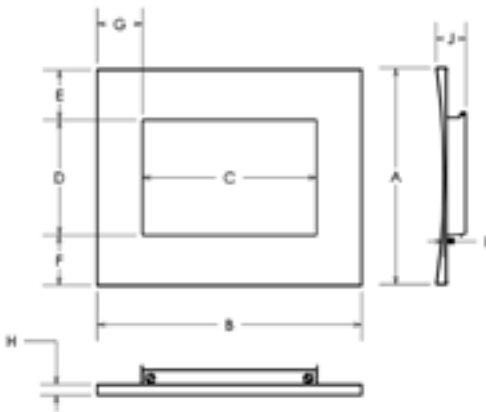

SKYLINE

EVOLUTIONARY STYLE. REVOLUTIONARY FLEXIBILITY.

Unit illustrated is a MQRB3328N Zero Clearance Direct Vent Fireplace - Natural Gas, Z33CVCK Designer Clean View Circulating Kit, MQ33SWFBL Flatt Black Wall Surround, MQRB33PL Porcelain Reflective Panels, and decorated with optional Silica Sand on the base.