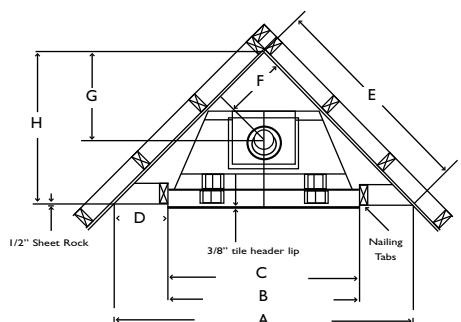

Corner Framing Dimensions (inches)

	LOUVERED		CLEAN VIEW CIRCULATING KIT (CVCK)	
	MQZDV3318	MQZDV3622	MQZDV3318	MQZDV3622
A	43³/₄"	50¹⁵/₁₆"	48⁷/₈"	56"
B	33"	36³/₈"	33⁷/₈"	38⁷/₁₆"
C	32¹/₂"	36"	33⁹/₁₆"	38¹/₁₆"
D	5³/₈"	7⁵/₁₆"	7¹/₂"	8³/₄"
E	31"	36"	34⁹/₁₆"	39⁵/₈"
F	8¹/₂"	11"	8¹/₂"	11"
G	12"	15¹/₄"	12"	15⁵/₈"
H	21⁷/₈"	25¹/₂"	24⁷/₁₆"	28"

Top Flue Model	Height		Front Width		Depth	
	Actual	Framing	Actual	Framing	Actual	Framing
LOUVERED						
MQZDV3318	30¹/₂"	31"	32³/₈"	33"	15³/₄"	15¹/₄"
MQZDV3622	33¹/₂"	34"	36"	36³/₈"	15¹¹/₁₆"	15¹/₄"
CLEAN VIEW CIRCULATING KIT (CVCK)						
MQZDV3318	30³/₈"	33³/₈"	33⁹/₁₆"	33⁷/₈"	18³/₁₆"	17³/₄"
MQZDV3622	33³/₄"	36³/₄"	38¹/₁₆"	38⁷/₁₆"	18¹¹/₁₆"	17³/₄"

Top Flue Model	Width	Height
VIEWING AREA		
MQZDV3318	25¹/₂"	14⁵/₁₆"
MQZDV3622	29³/₄"	16¹/₈"

Model	MQZDV3318N	MQZDV3318LP	MQZDV3622N	MQZDV3622LP
Fuel	natural	propane	natural	propane
Input Max.	19,000 BTU	18,000 BTU	21,000 BTU	21,000 BTU
Input Min.	12,100 BTU	11,900 BTU	14,200 BTU	16,200 BTU
Output Max.	14,250 BTU	13,500 BTU	15,750 BTU	15,750 BTU
Efficiency	75%	75%	75%	75%
FE (P4.1-02)	53.4%	51.4%	63.9%	60.2%

MQSW Wall Mount Surround Dimensions (inches)

	MQ33SWF	MQ36SWF
A	35⁵/₁₆"	37⁵/₃₂"
B	45¹³/₁₆"	50⁵/₁₆"
C	28³/₈"	32¹⁵/₁₆"
D	17¹³/₁₆"	19⁵/₈"
E	8³/₄"	8³/₄"
F	8³/₄"	8³/₄"
G	8³/₄"	8³/₄"
H	1"	1"
I	1¹/₁₆"	1¹/₁₆"

STANDARD FEATURES

- > Hi/low Millivolt valve system, will operate during power failures.
- > Mobile Home, Bedroom and Bed Sitting Room approved.
- > A Flame Sensor that constantly monitors the pilot flame and provides 100% gas shut off if pilot is not sensed.

OPTIONAL FEATURES

- Designer Clean View Circulating Kit – No Louvers Required.
- Decorative Black Panels or Grills – Grills available in Black, Classic Series Black with Antique, Chrome or Polish Brass accents
- Overlay Doors – Deluxe, Top Half, Double Arch and Double Door
- Designer Doors – Arch or Straight Black Doors with Antique, Polished or Chrome Trims
- Surrounds Wide (Louvered Units) – Polish Brass, Antique or Chrome
- Coverage – MQZVD3318 – 31³/₁₆" h x 36⁵/₈" w
  MQZDV3622 – 34¹/₄" h x 41¹/₈" w
- Surrounds Slim Line (Louvered Units) – Polish Brass, Antique Brass, Chrome or Gun Metal Black
- Coverage – MQZVD3318 – 30⁷/₈" h x 33⁷/₈" w
  MQZDV3622 – 34¹/₄" h x 37¹/₂" w

- Fan Kit – Heat activated with variable speed control
- Thermostat – Wall Mount Millivolt Thermostat or Programmable Thermostat
- Remote Control – On/Off, Thermostat, Thermostat/Modulating or Thermostat/Modulating Fan
- Child Safety Screen
- Porcelain Reflective Liner or Metal Brick Liner
- Wall Surrounds – Flatt with Black or Pewter finishes
- Wall Surrounds Accents
  - > Keystone – Brushed Chrome or Black
  - > Designer Band Accents – 4 x Black (sml), 2 x Chrome (lrg)
  - > Designer Corner Accents – 4 x Black

2340 Logan Avenue
Winnipeg, Manitoba, Canada R2R 2V3
Phone: 204.632.1962 Fax: 204.632.1960
www.marquisfireplaces.net