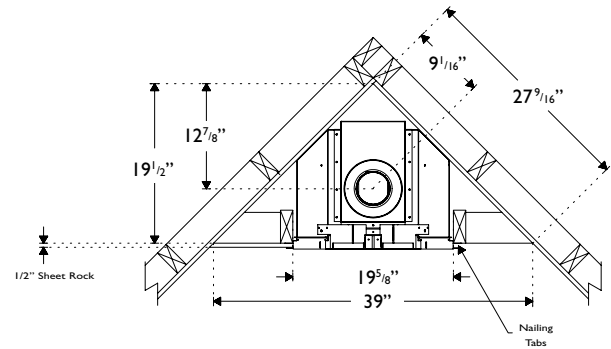

STANDARD FEATURES

- > Millivolt valve system allows operation during a power failure with Hi/Low heat and flame adjustment
- > Dual burner with Realistic Flame Pattern
- > A flame sensor that constantly monitors the pilot flame and provides 100% gas shut off if pilot is not sensed

OPTIONAL FEATURES

Grill and Arch Door Kit:

- > Diamond Pattern – Black, Vintage Copper Vein, and Pewter
- > Leaf Pattern – Black, Vintage Copper Vein, and Pewter

Finishing Surround:

- > Arch Surround – Black, Vintage Copper Vein, and Pewter
- > Straight Surround – Black, Vintage Copper Vein, and Pewter

Fireplace Accessory Options:

- > Porcelain Reflective Liner
- > Classic Brick Liner
- > Fan Kit - Heat activated with variable speed control
- > Thermostat Millivolt - Wall Mount or Programmable
- > Remote Control - On/Off, Thermostat, Thermostat/Modulating or Thermostat/Modulating/Fan

Model	MQZDV1917N	MQZDV1917LP
Flue	top	top
Fuel	natural	propane
Input Max.	17,000 BTU	17,000 BTU
Input Min.	11,800 BTU	13,000 BTU
Output Max.	12,750 BTU	12,750 BTU
Efficiency	75%	75%
FE (P4.1-02)	60.6%	60.6%

Top Flue Model	Width	Height
VIEWING AREA		
MQ19ZDV	13⁷/₈"	18³/₈"

MQ19ZDV Corner Framing Dimensions (inches)

Top Flue Model	Height		Front Width		Depth	
	Actual	Framing	Actual	Framing	Actual	Framing
MQ19ZDV	32⁷/₈"	33"	19³/₈"	19⁵/₈"	15⁵/₈"	15"