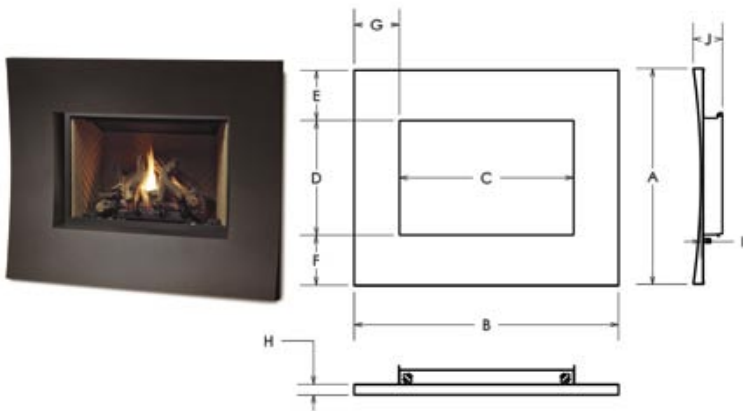

CONCAVE

S O L A C E

EVOLUTIONARY STYLE. REVOLUTIONARY FLEXIBILITY.

Unit illustrated is a MQHBZDV4236N Direct Vent Fireplace with MQROCKI Contemporary Rock Collection, MQRSP2 Rock Support Platform, HB42CVCK Designer Clean View Circulating Kit and MQHB42WSCPW Marquis Wall Surround - Pewter.