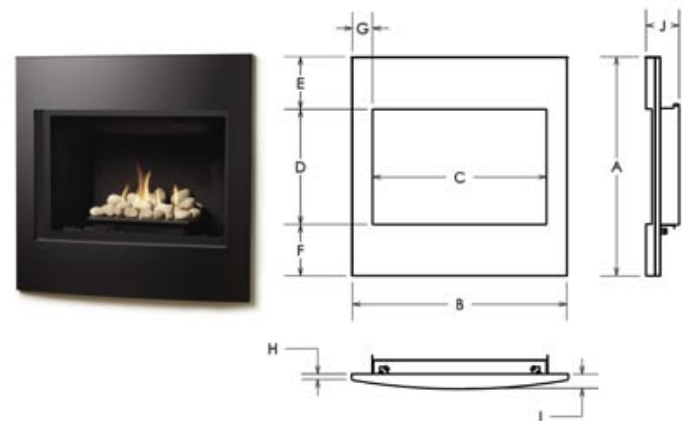

CONVEX

S O L A C E

EVOLUTIONARY STYLE. REVOLUTIONARY FLEXIBILITY.

Unit illustrated is a MQHBZDV4236N Direct Vent Fireplace with MQROCKI Contemporary Rock Collection, MQRSP2 Rock Support Platform, HB42CVCK Designer Clean View Circulating Kit and MQHB42WSCPW Marquis Wall Surround - Pewter.