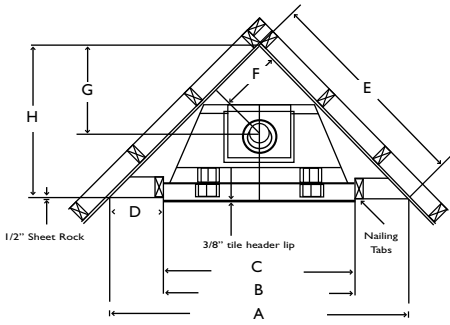

Corner Framing Dimensions (inches)

LOUVERED			CLEAN VIEW CIRCULATING KIT (CVCK)				
	MQZDV36	MQZDV42	MQZDV47		MQZDV36	MQZDV42	MQZDV47
A	54¹³/₁₆"	58¹³/₁₆"	65¹/₄"	A	59⁷/₈"	63¹³/₁₆"	70³/₁₆"
B	36³/₈"	42³/₈"	47³/₈"	B	38⁷/₁₆"	42⁷/₁₆"	48³/₈"
C	36"	41⁷/₈"	47¹/₁₆"	C	38¹/₂"	42¹/₁₆"	48¹/₁₆"
D	9³/₁₆"	8¹/₄"	8¹⁵/₁₆"	D	10¹¹/₁₆"	10¹¹/₁₆"	10⁷/₈"
E	38³/₄"	41⁵/₈"	46¹/₈"	E	42⁵/₁₆"	45¹/₈"	49⁵/₈"
F	12³/₈"	13³/₄"	13¹⁵/₁₆"	F	12³/₈"	13³/₄"	13¹⁵/₁₆"
G	17⁹/₁₆"	19¹/₂"	19¹¹/₁₆"	G	17⁹/₁₆"	19¹/₂"	19¹¹/₁₆"
H	27³/₈"	29⁷/₁₆"	32⁵/₈"	H	29¹⁵/₁₆"	31⁷/₈"	35¹/₁₆"

Top Flue Model	Width	Height
VIEWING AREA		
MQZDV36	29³/₄"	18⁵/₈"
MQZDV42	33³/₈"	20³/₈"
MQZDV47	39¹/₂"	26³/₈"

Top Flue Model	Height		Front Width		Depth	
	Actual	Framing	Actual	Framing	Actual	Framing
LOUVERED						
MQZDV36	34¹³/₁₆"	35"	36"	36³/₈"	16⁷/₁₆"	17"
MQZDV42	37"	37¹/₈"	41⁷/₈"	42³/₈"	16⁷/₁₆"	17"
MQZDV47	43¹/₁₆"	43³/₈"	47¹/₁₆"	47³/₈"	19⁷/₁₆"	19¹/₂"
CLEAN VIEW CIRCULATING KIT (CVCK)						
MQZDV36	34¹¹/₁₆"	41"	38¹/₁₆"	38⁷/₁₆"	18⁷/₈"	19¹/₂"
MQZDV42	36¹³/₁₆"	43"	42¹/₁₆"	42⁷/₁₆"	18¹⁵/₁₆"	19¹/₂"
MQZDV47	49"	49¹/₈"	48¹/₁₆"	48³/₈"	21¹⁵/₁₆"	22"

Concave	A	B	C	D	E	F	G	H	I	J	L
HB36	40¹/₂"	49¹/₂"	32¹/₂"	21⁵/₈"	9¹/₂"	9¹/₂"	8¹/₂"	2"	1¹/₂"	5¹/₂"	32³/₈"
HB42	42¹¹/₁₆"	55³/₈"	36³/₈"	23¹¹/₁₆"	9¹/₂"	9¹/₂"	9¹/₂"	2"	1¹/₂"	5¹/₂"	36³/₈"
HB47	48¹¹/₁₆"	61³/₈"	42³/₈"	29¹¹/₁₆"	9¹/₂"	9¹/₂"	9¹/₂"	3"	1"	6¹/₂"	42³/₈"

Convex	A	B	C	D	E	F	G	H	I	J	L
HB36	41"	40¹/₂"	32³/₈"	21⁵/₈"	9¹/₂"	9¹/₂"	4"	1³/₁₆"	2¹³/₁₆"	6¹/₈"	32³/₈"
HB42	42⁷/₈"	44¹/₂"	36³/₈"	23³/₄"	9¹/₂"	9¹/₂"	4"	1³/₁₆"	3¹/₈"	6³/₈"	36³/₈"
HB47	48"	50³/₈"	42³/₈"	29¹¹/₁₆"	9¹/₂"	8¹/₁₆"	4"	1³/₁₆"	3¹/₁₆"	7¹/₈"	42³/₈"

Model	MQZDV3636N	MQZDV3636LP	MQZDV4736N	MQZDV4736LP
	MQZDV4236N	MQZDV4236LP		
Flue	top	top	top	top
Fuel	natural	propane	natural	propane
Input Max.	30,500 BTU	29,000 BTU	40,000 BTU	36,000 BTU
Input Min.	20,600 BTU	22,200 BTU	27,000 BTU	30,000 BTU
Output Max.	22,875 BTU	21,750 BTU	-	-
Efficiency	75%	75%	-	-
FE (P4.1-02)	60.9%/56.8%	62.4%/56.8%	46.5%	42.5%

STANDARD FEATURES

- > Millivolt valve system allows operation during a power failure with Hi/low heat and flame adjustment
- > Dual burner with Realistic Flame Pattern
- > A flame sensor that constantly monitors the pilot flame and provides 100% gas shut off if pilot is not sensed

OPTIONAL FEATURES

- Designer Clean View Circulating Kit – No Louvers Required, Optional Pull Screens
- Decorative Black Panels or Grills – Grills available in Black, Classic Series Black with Polish Brass, Antique or Chrome Accents
- Overlay Doors – Deluxe, Top Half, Double Arch and Double Door
- Designer Doors – Arch or Straight Black Doors with Antique, Polished or Chrome Trims
- Surrounds Wide (Louvered Units) – Polish Brass, Antique or Chrome Coverage – MQZDV3636 – 35¹/₂" h x 41¹/₈" w
  MQZDV4236 – 37⁵/₈" h x 45¹/₈" w
  MQZDV4736 – 43⁵/₈" h x 50¹/₈" w
- Surrounds Slim Line (Louvered Units) – Polish Brass, Antique Brass, Chrome or Gun Metal Black, Coverage – MQZDV3636 – 34¹/₄" h x 37¹/₂" w
  MQZDV4236 – 37³/₈" h x 43³/₈" w
  MQZDV4736 – 43³/₈" h x 48³/₈" w

Fan Kit – Heat activated with variable speed control

Brick Refractory Liner – Traditional, Herringbone or Classic (36" model only)

Thermostat – Wall Mount Millivolt Thermostat or Programmable Thermostat

Remote Control – On/Off, Thermostat On/Off, Hi/Lo On/Off

Child Safety Screen

Wall Surrounds – Convex, Concave with Black or Pewter finishes

2340 Logan Avenue
Winnipeg, Manitoba, Canada R2R 2V3
Phone: 204.632.1962 Fax: 204.632.1960
www.marquisfireplaces.net