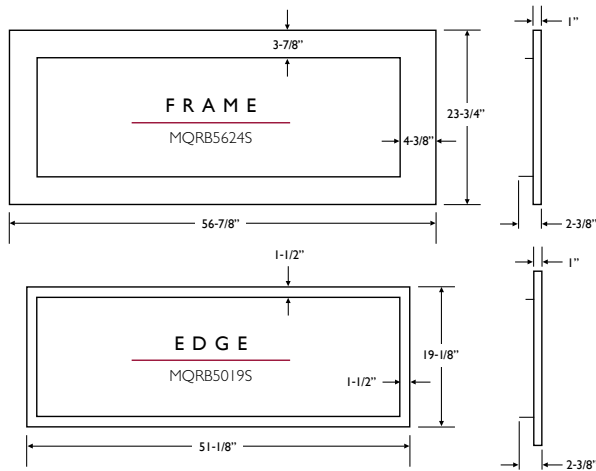

DECORATIVE EMBER GLASS

SURROUND TRIM KIT

BLACK

PEWTER

STAINLESS STEEL

* Choose your own color with Stove Bright Paint!

Top Flue Model	Height		Front Width		Depth	
	Actual	Framing	Actual	Framing	Actual	Framing
Infinite – MQRB5143						
Single Sided	35"	38"	51 1/8"	53 1/2"	16 1/2"	16 7/8"*
See Through	35"	38"	51 1/8"	53 1/2"	16 1/2"	15 3/8"*
Grand Infinite – MQRB6961						
Single Sided	45 3/8"	45 1/2"	69 1/8"	71 1/2"	20 1/2"	21"*
See Through	45 3/8"	45 1/2"	69 1/8"	71 1/2"	20 1/2"	19 3/8"*

* dependant of finishing material used

Model	MQRB5143NE MQRB5143N	MQRB5143LPE MQRB5143LP	MQRB6961NE MQRB6961N	MQRB6961LPE MQRB6961LP
Fuel	Natural Gas	Liquid Propane	Natural Gas	Liquid Propane
Input (Max)	40,000	40,000	62,000	62,000
Input (Min)	28,000	31,000	43,000	48,500
Glass Window	Ceramic	Ceramic	Ceramic	Ceramic
Electronic Ignition	Yes	Yes	Yes	Yes
Millivolt	Yes	Yes	Yes	Yes
Glass Size	42" W x 15 1/4" H		60" W x 15 1/4" H	
Venting	5/7" Aluminum / 5/8" Hard Pipe*		7/10" Kingsman Flex Vent	
FE (P.4.1-02)	65.6% / 64%		51.1% / 51.8%	

* with adapter

STANDARD FEATURES

- > SIT Valve with Hi/Lo Flame and BTU Adjustment
- > Accent Lighting with Decorative Glass Ember Bed

OPTIONAL FEATURES

Choice of Millivolt or IPI electronic ignition system with battery backup, and cold climate switch

Choose your view – Single Side or See Through for your viewing pleasure.

Surround Trim Kit – Black, Pewter, or Stainless. Available in two sizes – Frame and Edge.

Porcelain Liners, and Porcelain Bottoms

Drift Wood (x4) and Rocks (x4)

Rock Sets – Contemporary Collection in Natural, or Multi-Colored

Decorative Ember Glass – White, Black, Blue, or Bronze

Remote Controls – On/Off, Thermostat, Modulating