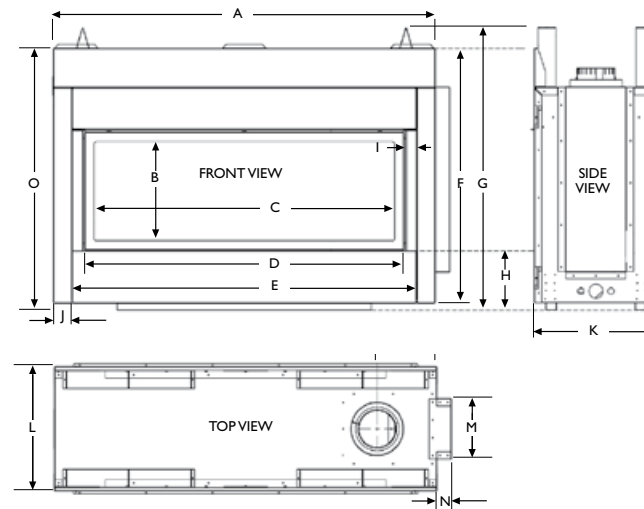

MQRB5143	MQRB6961
A	51 1/8"	69 1/8"
B	13 1/4"	13 1/4"
C	40 1/8"	58 1/8"
D	43 1/4"	61 1/4"
E	46"	64 1/8"
F	34"	38"
G	37 3/4"	45 3/8"
H	7 7/8"	7 7/8"
I	1 1/2"	1 1/2"
J	2 1/2"	2 1/2"
K	16 1/2"	20 1/2"
L	16 1/2"	20 1/2"
M	8 1/8"	12 1/8"
N	2 1/2"	2 7/8"
O	35"	39"