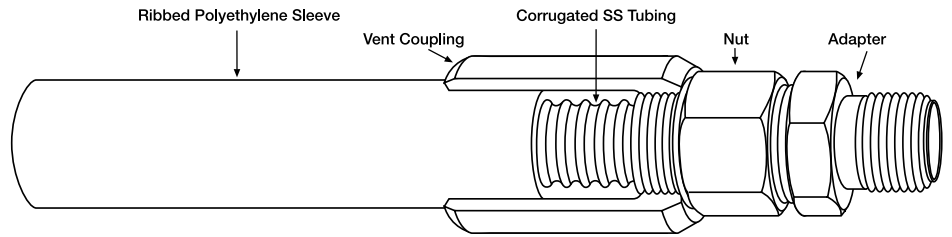

TracPipe® PS-II Underground Gas Piping PATENTED – Improved

Now available! **TracPipe PS-II** is a pre-sleeved gas installation system for underground, rooftop, or exterior wall applications that is more cost-effective and easier to install vs. our original **TracPipe PS** system.

Tubing

Description	Part Number	Size	Reel Length	Lb./Reel	Trade Price
TracPipe PS-II 3/8"	FGP-UGP-375-250	3/8"	250 ft./reel	57.5	$5.67/ft.
TracPipe PS-II 1/2"	FGP-UGP-500-250	1/2"	250 ft./reel	82.5	$6.46/ft.
TracPipe PS-II 1/2"	FGP-UGP-500-100	1/2"	100 ft./reel	33	$6.46/ft.
TracPipe PS-II 3/4"	FGP-UGP-750-250	3/4"	250 ft./reel	107.5	$8.19/ft.
TracPipe PS-II 3/4"	FGP-UGP-750-100	3/4"	100 ft./reel	43	$8.19/ft.
TracPipe PS-II 1"	FGP-UGP-100-250	1"	250 ft./reel	142.5	$11.04/ft.
TracPipe PS-II 1"	FGP-UGP-100-100	1"	100 ft./reel	57	$11.04/ft.
TracPipe PS-II 1-1/4"	FGP-UGP-125-150	1-1/4"	150 ft./reel	137	$14.82/ft.
TracPipe PS-II 1-1/2"	FGP-UGP-150-150	1-1/2"	150 ft./reel	150.5	$27.75/ft.
TracPipe PS-II 2"	FGP-UGP-200-150	2"	150 ft./reel	220	$33.09/ft.

Male Adapters

Description	Part Number	Size	Pkg.Qty.	Lb.	Trade Price
TracPipe PS-II Male Adapter	FGP-UGF-375	3/8" NPT Male	25/box	.45	$49.98/ea.
TracPipe PS-II Male Adapter	FGP-UGF-500	1/2" NPT Male	20/box	.50	$50.26/ea.
TracPipe PS-II Male Adapter	FGP-UGF-750	3/4" NPT Male	16/box	.65	$60.49/ea.
TracPipe PS-II Male Adapter	FGP-UGF-1000	1" NPT Male	9/box	.90	$72.48/ea.
TracPipe PS-II Male Adapter	FGP-UGF-1250	1-1/4" NPT Male	9/box	1.60	$162.66/ea.
TracPipe PS-II Male Adapter	FGP-UGF-1500	1-1/2" NPT Male	9/box	2.65	$289.96/ea.
TracPipe PS-II Male Adapter	FGP-UGF-2000	2" NPT Male	5/box	4.30	$424.95/ea.

Couplings

Description	Part Number	Size	Pkg.Qty.	Lb.	Trade Price
TracPipe PS-II Coupling	FGP-UGC-375	3/8" T/P Coupling	25/box	.65	$97.32/ea.
TracPipe PS-II Coupling	FGP-UGC-500	1/2" T/P Coupling	20/box	.70	$95.57/ea.
TracPipe PS-II Coupling	FGP-UGC-750	3/4" T/P Coupling	16/box	1.05	$114.44/ea.
TracPipe PS-II Coupling	FGP-UGC-1000	1" T/P Coupling	9/box	1.40	$139.07/ea.
TracPipe PS-II Coupling	FGP-UGC-1250	1-1/4" T/P Coupling	9/box	2.50	$307.12/ea.
TracPipe PS-II Coupling	FGP-UGC-1500	1-1/2" T/P Coupling	8/box	4.25	$525.14/ea.
TracPipe PS-II Coupling	FGP-UGC-2000	2" T/P Coupling	5/box	6.90	$758.26/ea.