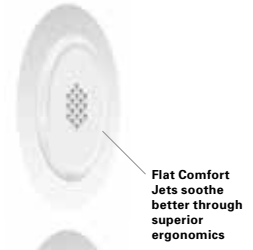

:: Safety Feature

Because just about every bathroom surface is slippery when wet, we put a great deal of effort into preventing slips and falls. From the StanSure™ anti-slip surfaces in our Americast™ bathtubs to the integral grab bars in our whirlpools, we're always coming up with more ways to help keep your family safe.

:: Lifetime Drains

Our new Lifetime drains* are available in white, linen, satin and polished brass and allow you to fill the tub higher for a deeper, more relaxing soak.

:: Deeper Tubs

American Standard whirlpools are designed to be deeper than most other manufacturers' models for one compelling reason: greater water capacity. Which explains their superior capacity for relaxation.

:: Quiet Motors

Since whirlpools should promote serenity, ours are equipped to do just that. What's more, American Standard's silent air controls draw air from beneath the tub deck, which eliminates the annoying "hiss" generated by typical whirlpools.

:: Durability

Americast bathtubs are our pride and joy. Tough as cast iron, but only half the weight. And our acrylic bathtubs aren't just reinforced with fiberglass, they're chemically bonded with fiberglass at the molecular level for superior strength.

:: Safe-T-Heater

Enjoy longer, more relaxing soaks by adding a heater. Most of our whirlpools allow for easy installation of a E-Z Install Heater, an enjoyable, yet affordable, option.

:: Limited Lifetime™ Warranty

All of our whirlpools and bathtubs, including our Lifetime/Evolution whirlpools, feature the industry's only Limited Lifetime™ Warranty,* so you can spend time relaxing. American Standard's proven track record is supported by our National Warranty Program and National Service Agent Network.

EVOLUTION™ WHIRLPOOLS* WITH COMFORT JETS™