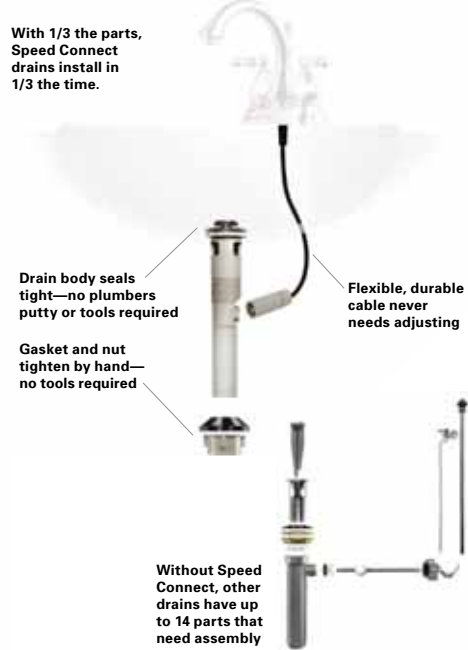

The fastest faucets to install feature our new Speed Connect drains.

Has one-third the parts than major competitors and installs in one-third time

Drain seals tightly every time and never needs adjusting

Does not require tools, caulk, tape or putty

Offered on a broad range of styles and finishes

:: Cast Brass Construction

In order to produce faucets that are literally tougher than nails, we use cast brass construction. Our state-of-the-art manufacturing process allows us to consistently produce seamless, easy-to-clean faucets of the highest quality.

:: Ceramic Disc Valves

Unlike rubber washers that wear out and deteriorate, our ceramic disc valves simply won't wear out. The air-tight, water-tight seal that they form is guaranteed for life. So your faucet will never, ever drip.

:: Limited Lifetime Warranty

All American Standard products come with a minimum one year warranty. We also back many of our products with our extended warranties. All American Standard faucets feature a Lifetime warranty on function and finish. What's more, many of our faucets are made with Physical Vapor Deposition (PVD) technology for a perfect finish that resists tarnishing, scratching and corrosion for the life of your faucet.

:: Thermostatic Valves

Thermostatic valves are like cruise control for your shower. Simply pre-set your preferred temperature and these valves will precisely maintain it, even when there are pressure or temperature fluctuations in the water supply. They also provide more water flow than other valves, and are ideal for multiple-spray shower systems.

:: Pressure Balance Valves

Showers featuring precision-engineered valves can maintain a constant temperature even when the water pressure changes thanks to somebody flushing the toilet, doing the laundry or watering the lawn. Helps prevent scalding as well as chilly, rude awakenings.

:: Hot Limit Safety Stop

This exclusive safety feature, found on many American Standard single-handle bath, sink and shower faucets, prevents scalding by restricting your faucet's hot water output. Once properly adjusted, accidental scalding is prevented because the handle cannot be turned all the way to the hot position. It's an important feature to have, especially if your household includes children and seniors.

:: TRIMendous Options

When it comes to faucets, the term "trim" refers to all the visible parts of your bath and shower, including the showerhead, shower arm/flange, handles, wall plate, diverter and tub spout. Not long ago, if you wanted to replace any of these parts with new trim, you'd have to rip out chunks of wall to do so. Thanks to our TRIMendous