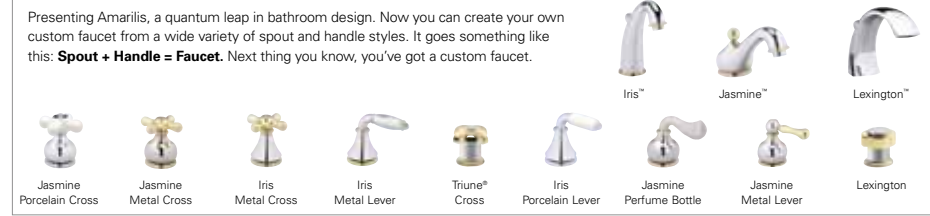

PRODUCT #	FINISH SHOWN	HOLES	FEATURES	EVERCLEAN™	SPEED CONNECT™	NOTES
1 2064.401 WITH VACUUM BREAKER 2064.400 WITHOUT VACUUM BREAKER	Polished Chrome 002	4-Hole		Yes	No	Includes metal Speed Connect drain. Single-handle bidet also available.
2 T064.502	Polished Chrome 002			Yes	No	Use with R110 valve body (sold separately).
3 T064.602	Polished Chrome 002			Yes	No	Use with R116SS valve body (sold separately).

Amarilis®

Presenting Amarilis, a quantum leap in bathroom design. Now you can create your own custom faucet from a wide variety of spout and handle styles. It goes something like this: **Spout + Handle = Faucet.** Next thing you know, you've got a custom faucet.

AMARILIS FAUCETS.

The beauty of versatility—now you can create your own custom faucet from a wide variety of attractive spout and handle styles.

PRODUCT #	FINISH SHOWN	HOLES	FEATURES	EVERCLEAN™	SPEED CONNECT™	NOTES
1 8871.000 FAUCET 0000.542 HANDLES	Chrome/Brass 299	Widespread		Yes	No	Shown with Iris metal lever handles. Choose any Amarilis handle to match your style.
2 3808.101	Satin/Brass 297	Single		Yes	No	
3 3801.000 FAUCET 0000.962 HANDLES	Polished Chrome 002	Widespread		Yes	No	Shown with Jasmine porcelain cross handles. Choose any Amarilis handle to match your style.
4 3801.000 FAUCET 0000.432 HANDLES	Polished Brass 099	Widespread		Yes	No	Shown with Jasmine perfume bottle handles. Choose any Amarilis handle to match your style.
5 3841.000 FAUCET 0000.552 HANDLES	Satin/Chrome 221	Widespread		Yes	No	Shown with Iris metal cross handles. Choose any Amarilis handle to match your style.