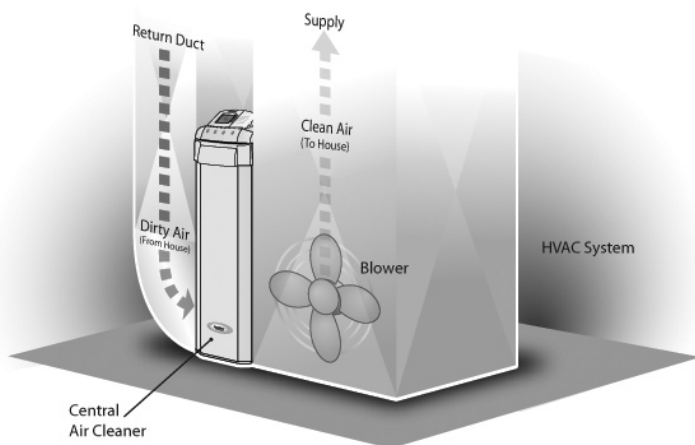

Use the same sheet metal transitions used for the 2200/2400.

APRILAIRE MODEL 4200/4400 MEDIA AIR CLEANERS

Dimension	Description	Model 4200	Model 4400
A	Outlet Opening Height	19.75"	15.44"
B	Outer Housing Depth Without Door	25.38"	28.06"
C	Outlet Opening Width	21.19"	23.88"
D	Unit Width	6.75"	6.75"
E	Outer Housing Depth With Door	27.38"	30.06"
F	Inlet Opening Width	21.19"	23.88"
G	Inlet Opening Height	19.75"	15.44"
H	Unit Height	22.06"	17.75"
J	Unit Height with Electronic Control	27.69"	23.38"