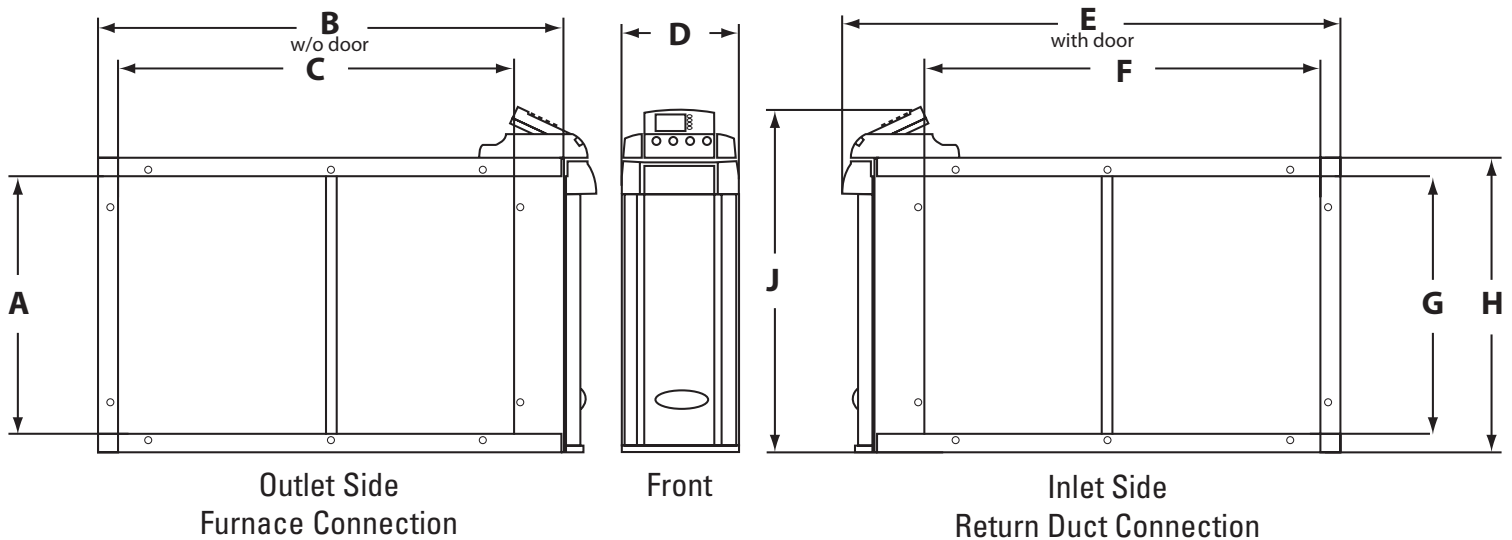

Use the same sheet metal transitions used for the 2200/2400.

APRILAIRE MODEL 4200/4400 MEDIA AIR CLEANERS

Dimension	Description	Model 4200	Model 4400
A	Outlet Opening Height	19.75"	15.44"
B	Outer Housing Depth Without Door	25.38"	28.06"
C	Outlet Opening Width	21.19"	23.88"
D	Unit Width	6.75"	6.75"
E	Outer Housing Depth With Door	27.38"	30.06"
F	Inlet Opening Width	21.19"	23.88"
G	Inlet Opening Height	19.75"	15.44"
H	Unit Height	22.06"	17.75"
J	Unit Height with Electronic Control	27.69"	23.38"