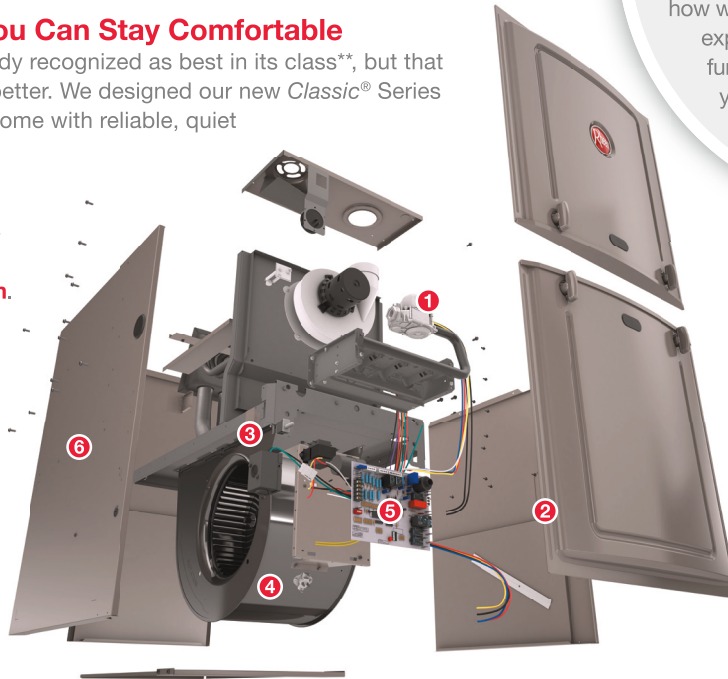

Engineered for High-Performance

Rheem-Exclusive
PlusOne™
Ignition System

Industry-First
PlusOne™
Diagnostics

We Thought of
Everything... And
Then Some.

360⁺¹

The Rheem *Classic*® Series Gas Furnace was developed using our 360°+1 design philosophy, which means every detail of the product is meticulously evaluated from every angle. We consider the work that goes into installing and servicing our products, as well as how we can deliver the very best homeowner experience. And then we take it a step further. That's 360°+1. And that's why you can count on your gas furnace to bring you and your family years of comfort.

We Did the Work So You Can Stay Comfortable

Our gas furnace line was already recognized as best in its class**, but that didn't stop us from making it better. We designed our new *Classic*® Series Gas Furnace to provide your home with reliable, quiet comfort for years to come.

Reliability is essential to your home comfort. That's why we've engineered our gas furnace with the **1 PlusOne™ Ignition System**. Our **Direct Spark Ignition** is a Rheem-exclusive feature that's nine times more reliable than most hot surface igniters. It's also the same proven design used in commercial HVAC equipment and gas home appliances. Our patented head exchanger is quick and easy to clean – when needed – by your local independent Rheem Dealer. And a clean furnace is a long-running furnace.

Quiet operation is the result of a **2 tighter door seal** that helps eliminate whistling. We've also added **3 rubber grommets** on the motor mounts and a **4 twist-lock wire harness in the blower shelf**. The result is an impressively quiet furnace.

Fast and accurate diagnostics are a big benefit to both you and your dealer. The Rheem *Classic*® Series Gas Furnace features **5 PlusOne™ Diagnostics**, our industry-first 7-segment alphanumeric LED display that simplifies troubleshooting. Just in case there's a need, service calls are faster, which ultimately saves you money.

Save on your energy bill with a new gas furnace from Rheem. Our R801S delivers 80% AFUE, which means 80% of the fuel in your furnace is converted to heat for more efficient comfort and savings for your home.

Hassle-free installation saves you and your dealer time and trouble. The **6 34" cabinet** fits nicely in tight spaces allowing for both new construction and retrofit installations.

Benefits At-A-Glance

PlusOne Features:

PlusOne **Ignition System** – Direct Spark Ignition
PlusOne **Diagnostics** – 7-segment LED display

Limited Warranty***:

Conditional parts – 10-year
Heat exchanger – 20-year

Efficiency*:

80% AFUE

Reliability:

PlusOne **Ignition System** for nine times more reliability compared to most hot surface igniters

Sound Level:

Tighter door seals, rubber grommets and a twist-lock wire harness in the blower shelf ensure quiet operation

Rheem Heating, Cooling
& Water Heating

Founded in 1925, our mission is still simple: help your family enjoy a new degree of comfort with solutions that keep you cool in the summer, warm in the winter and enjoying hot water year-round. To learn more about our products, including our line of Integrated Home Comfort Solutions, visit us online at Rheem.com.

Rheem USA

5600 Old Greenwood Road
Fort Smith, Arkansas 72903

In keeping with its policy of continuous progress & product improvement, Rheem reserves the right to make changes without notice.

YOUR LOCAL RHEEM DEALER

*Annual Fuel Utilization Efficiency (AFUE) measures the amount of heat delivered to a home compared to the amount of fuel that is supplied to the unit. Higher AFUE ratings reflect higher efficiency.

**80% Gas Furnace and AC Focus Group Analysis/February 10, 2011

***For complete details of the limited and conditional warranties, including applicable terms and conditions, contact your local dealer or go to Rheem.com for a copy of the product warranty certificate. Conditional warranties must be registered through registermyunit.com.